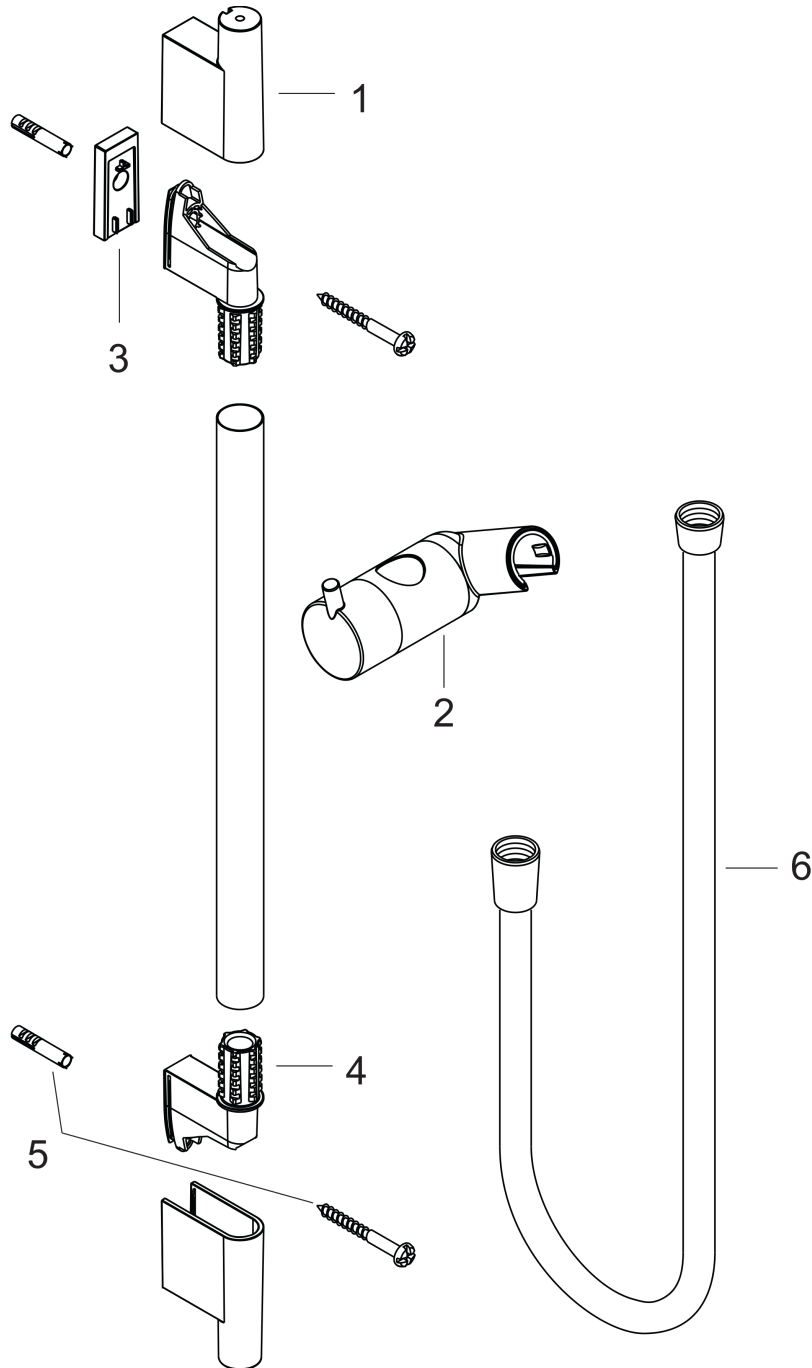

Unica

Wallbar S, 24"

Finishes : **brushed nickel** Part no. : **28632820**

Description

Features

- consists of: Wallbar, Handshower hose, Slider
- Brass wallbar
- Angle-adjustable holder pivots left and right, slides easily and locks in place

Item details

List Price \$ 248.00

Compliance

Product image

Scale drawing

Unica

Wallbar S, 24"

Finishes : brushed nickel

Part no. : 28632820

Exploded drawing

Year of production: 07/05 - 10/13

Unica

Wallbar S, 24"

Finishes : **brushed nickel** Part no. : **28632820**

Spare parts list

Year of production: **07/05 - 10/13**

Pos.	Description	Part no.	Price	PU
1	cover	97709820	-	1
2	support, assy	97651820	-	1
3	tile-matching-disk	97450820	-	1
4	wall support	96275000	-	1
5	mounting set	96179000	-	1
6	shower hose Isiflex'B 1,60 m	28276XXX	-	-