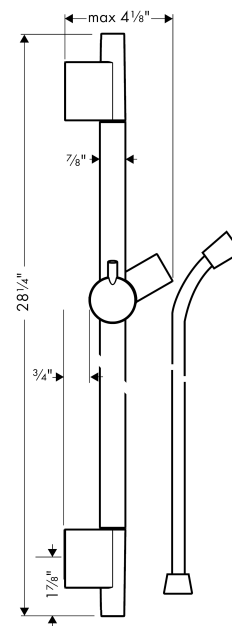

Unica

Wallbar S, 24"

Finishes : **brushed nickel** Part no. : **28632820**

Description

Features

- consists of: Wallbar, Handshower hose, Slider
- Brass wallbar
- Angle-adjustable holder pivots left and right, slides easily and locks in place

Item details

List Price \$ 248.00

Compliance

Product image

Scale drawing

Unica

Wallbar S, 24"

Finishes : brushed nickel

Part no. : 28632820

Exploded drawing

Year of production: 07/05 - 10/13

Unica

Wallbar S, 24"

Finishes : **brushed nickel** Part no. : **28632820**

Spare parts list

Year of production: **07/05 - 10/13**

Pos.	Description	Part no.	Price	PU
1	cover	97709820	-	1
2	support, assy	97651820	-	1
3	tile-matching-disk	97450820	-	1
4	wall support	96275000	-	1
5	mounting set	96179000	-	1
6	shower hose Isiflex'B 1,60 m	28276XXX	-	-