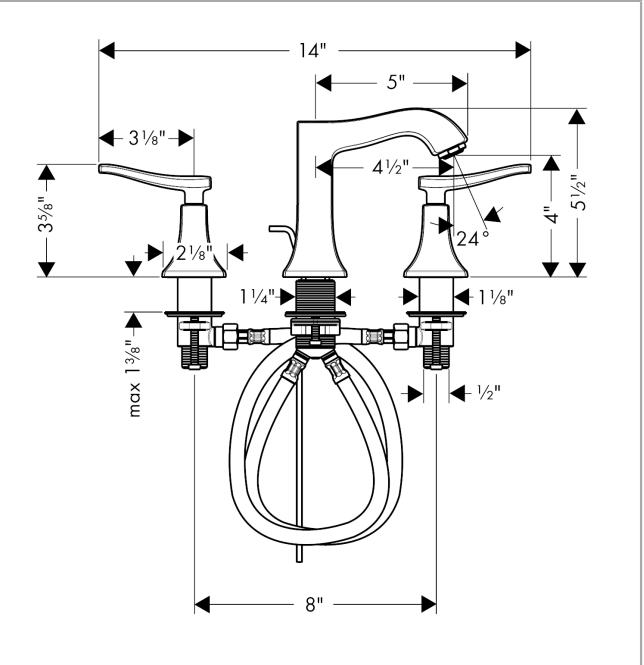

Metris C
Widespread Faucet 100 with Pop-Up Drain, 1.2 GPM
 Finishes : **polished nickel** Part no. : **31073831**

Description

Features

- Aerated spray
- Flow: 1.2 GPM (4.5 L/Min)
- 90° ceramic valves
- Includes pop-up drain

Item details

List Price \$ 752.00

Technology

Compliance

Product image

Scale drawing

Metris C
Widespread Faucet 100 with Pop-Up Drain, 1.2 GPM
 Finishes : polished nickel Part no. : 31073831

Exploded drawing

Year of production: >07/16

Metris C

Widespread Faucet 100 with Pop-Up Drain, 1.2 GPM

Finishes : **polished nickel** Part no. : **31073831**

Spare parts list

Year of production: >07/16

Pos.	Description	Part no.	Price	PU
1	spout cpl.	95394831	-	1
2	aerator M24x1 (4,5 l/min)	92877830	-	1
3	pull rod	96657830	-	1
4	connection hose 18½" M8x0,75 3/8"	96321001	-	1
5	fixing set (Ø 32)	13961000	-	1
6	stop valve cpl.	97357001	-	1
7	shut off unit left closing	94008000	-	1
8	shut off unit right closing	94009000	-	1
9	adapter for handle	95252000	-	1
a	handle for hot water	31292831	-	1
b	pop up waste	88509830	-	1
c	lever collar	97548000	-	1
e	handle fixing set	98932000	-	1