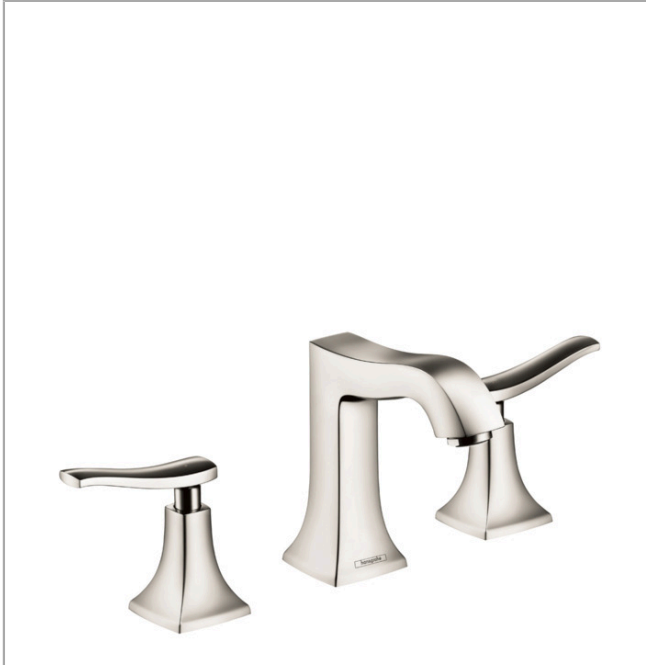

Metris C
Widespread Faucet 100 with Pop-Up Drain, 1.2 GPM
 Finishes : **polished nickel** Part no. : **31073831**

Description

Features

- Aerated spray
- Flow: 1.2 GPM (4.5 L/Min)
- 90° ceramic valves
- Includes pop-up drain

Item details

List Price \$ 752.00

Technology

Compliance

Product image

Scale drawing

Metris C
Widespread Faucet 100 with Pop-Up Drain, 1.2 GPM
 Finishes : polished nickel Part no. : 31073831

Exploded drawing

Year of production: >07/16

Metris C

Widespread Faucet 100 with Pop-Up Drain, 1.2 GPM

Finishes : **polished nickel** Part no. : **31073831**

Spare parts list

Year of production: >07/16

Pos.	Description	Part no.	Price	PU
1	spout cpl.	95394831	-	1
2	aerator M24x1 (4,5 l/min)	92877830	-	1
3	pull rod	96657830	-	1
4	connection hose 18½" M8x0,75 3/8"	96321001	-	1
5	fixing set (Ø 32)	13961000	-	1
6	stop valve cpl.	97357001	-	1
7	shut off unit left closing	94008000	-	1
8	shut off unit right closing	94009000	-	1
9	adapter for handle	95252000	-	1
a	handle for hot water	31292831	-	1
b	pop up waste	88509830	-	1
c	lever collar	97548000	-	1
e	handle fixing set	98932000	-	1