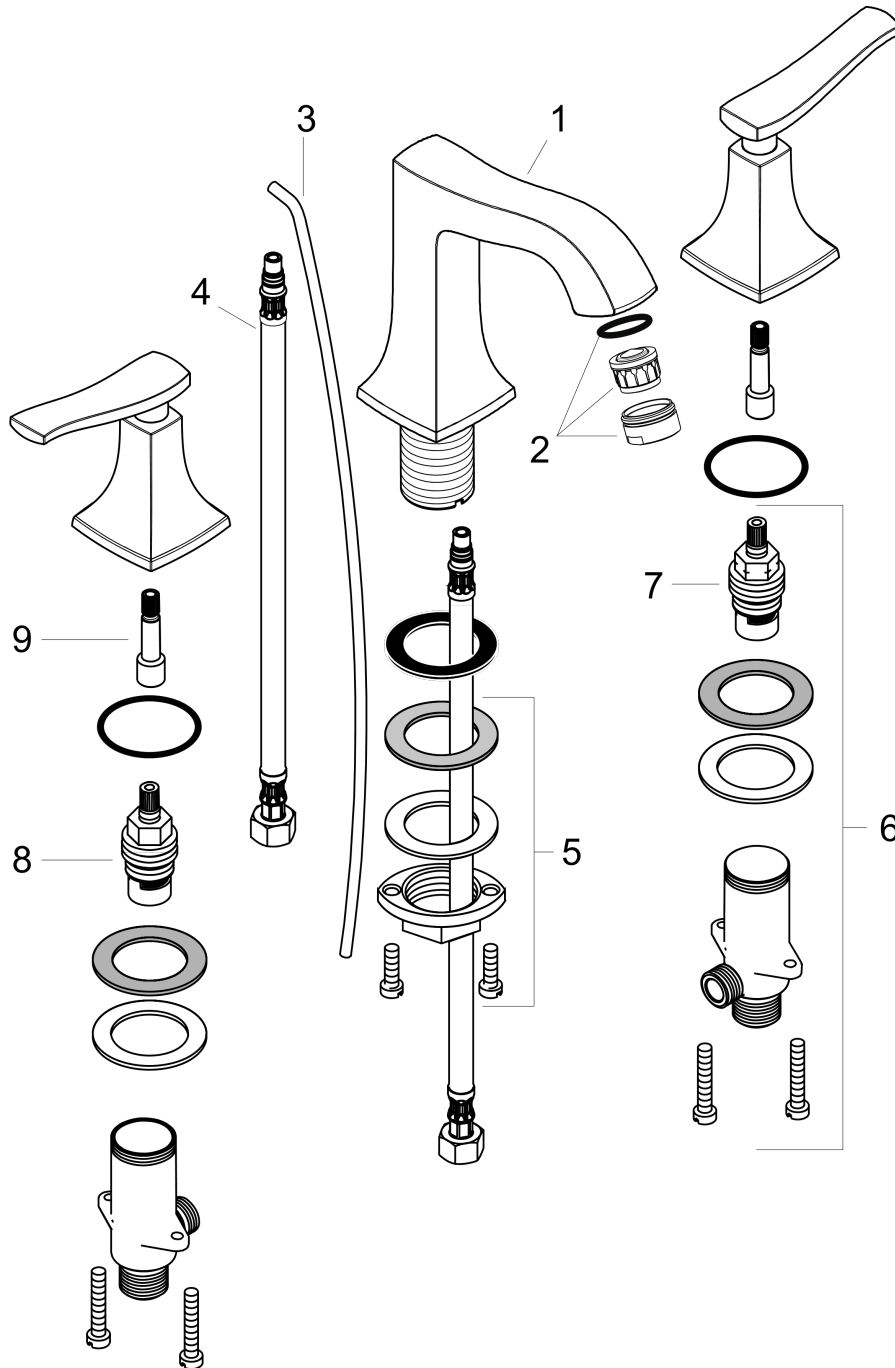

Metris C
Widespread Faucet 100 with Pop-Up Drain, 1.2 GPM
 Finishes : **polished nickel** Part no. : **31073831**

Description

Features

- Aerated spray
- Flow: 1.2 GPM (4.5 L/Min)
- 90° ceramic valves
- Includes pop-up drain

Item details

List Price \$ 752.00

Technology

Compliance

Product image

Scale drawing

Metris C
Widespread Faucet 100 with Pop-Up Drain, 1.2 GPM
 Finishes : polished nickel Part no. : 31073831

Exploded drawing

Year of production: >07/16

Metris C

Widespread Faucet 100 with Pop-Up Drain, 1.2 GPM

Finishes : **polished nickel** Part no. : **31073831**

Spare parts list

Year of production: >07/16

Pos.	Description	Part no.	Price	PU
1	spout cpl.	95394831	-	1
2	aerator M24x1 (4,5 l/min)	92877830	-	1
3	pull rod	96657830	-	1
4	connection hose 18½" M8x0,75 3/8"	96321001	-	1
5	fixing set (Ø 32)	13961000	-	1
6	stop valve cpl.	97357001	-	1
7	shut off unit left closing	94008000	-	1
8	shut off unit right closing	94009000	-	1
9	adapter for handle	95252000	-	1
a	handle for hot water	31292831	-	1
b	pop up waste	88509830	-	1
c	lever collar	97548000	-	1
e	handle fixing set	98932000	-	1