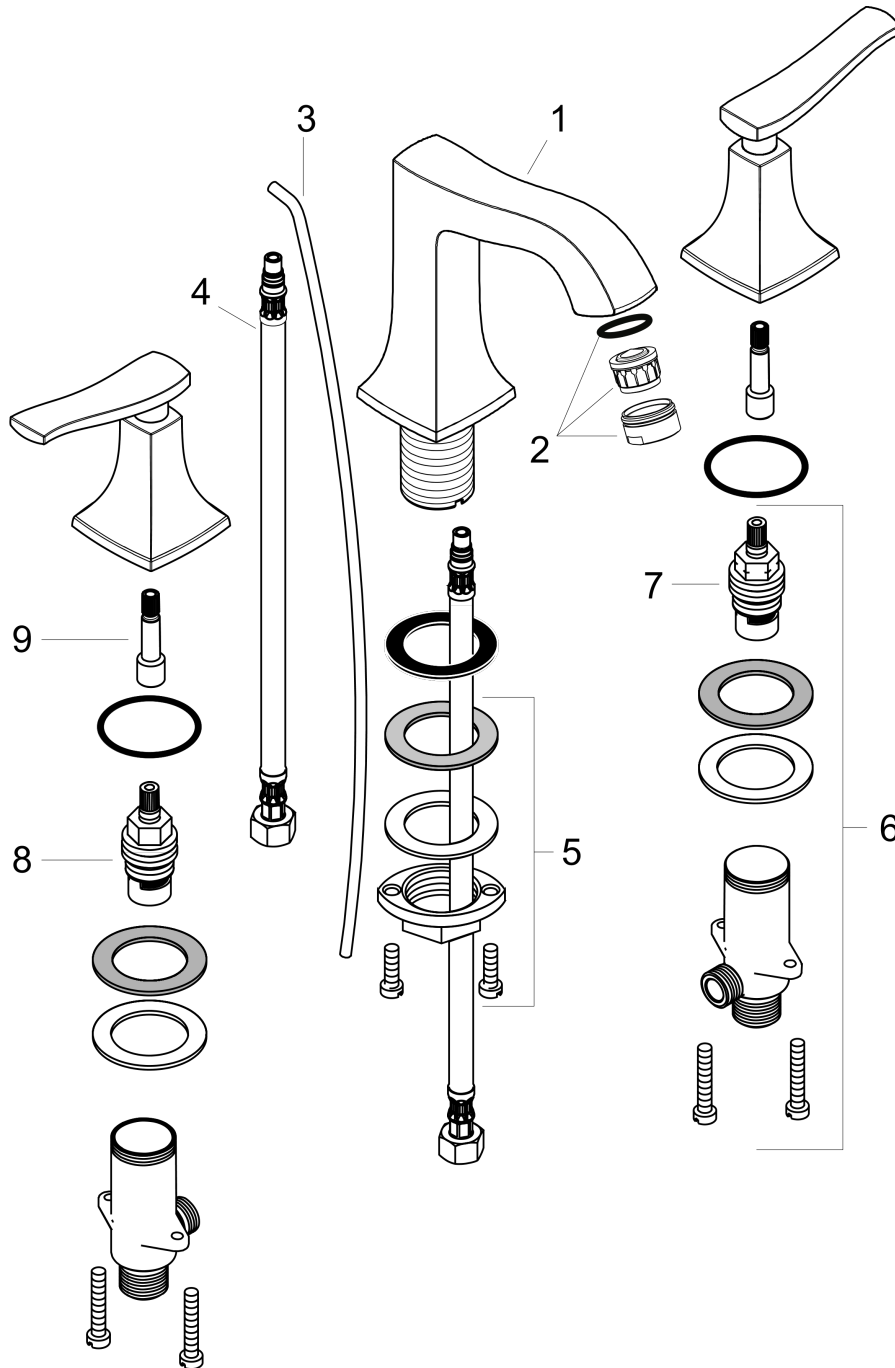

Metris C
Widespread Faucet 100 with Pop-Up Drain, 1.2 GPM
 Finishes : **rubbed bronze** Part no. : **31073921**

Description

Features

- Aerated spray
- Flow: 1.2 GPM (4.5 L/Min)
- 90° ceramic valves
- Includes pop-up drain

Item details

List Price \$ 784.00

Technology

Compliance

Product image

Scale drawing

Metris C
Widespread Faucet 100 with Pop-Up Drain, 1.2 GPM
 Finishes : **rubbed bronze** Part no. : **31073921**

Exploded drawing

Year of production: >07/16

Metris C**Widespread Faucet 100 with Pop-Up Drain, 1.2 GPM**Finishes : **rubbed bronze** Part no. : **31073921****Spare parts list**

Year of production: >07/16

Pos.	Description	Part no.	Price	PU
1	spout cpl.	95394921	-	1
2	aerator M24x1 (4,5 l/min)	92877920	-	1
3	pull rod	96657920	-	1
4	connection hose 18½" M8x0,75 3/8"	96321001	-	1
5	fixing set (Ø 32)	13961000	-	1
6	stop valve cpl.	97357001	-	1
7	shut off unit left closing	94008000	-	1
8	shut off unit right closing	94009000	-	1
9	adapter for handle	95252000	-	1
a	lever collar	97548000	-	1
b	pop up waste	88509920	-	1
c	handle for hot water	31292921	-	1
d	handle fixing set	98932000	-	1