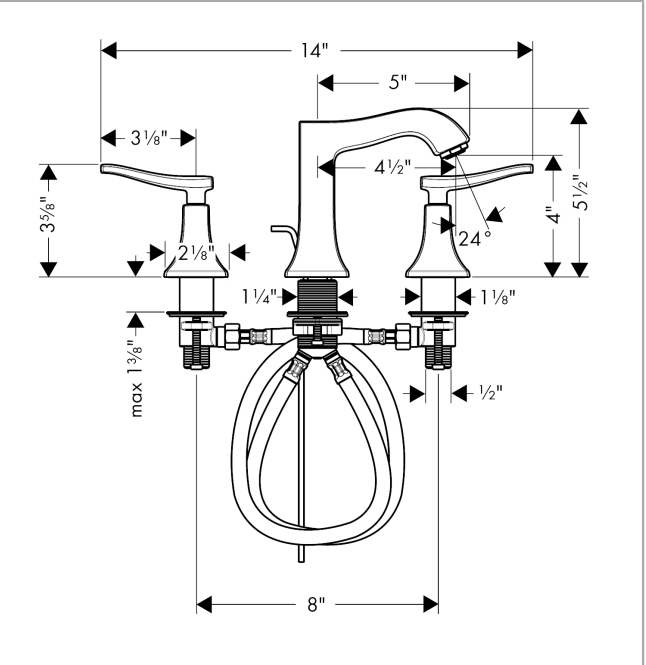

Metris C
Widespread Faucet 100 with Pop-Up Drain, 1.2 GPM
 Finishes : **rubbed bronze** Part no. : **31073921**

Description

Features

- Aerated spray
- Flow: 1.2 GPM (4.5 L/Min)
- 90° ceramic valves
- Includes pop-up drain

Item details

List Price \$ 784.00

Technology

Compliance

Product image

Scale drawing

Metris C
Widespread Faucet 100 with Pop-Up Drain, 1.2 GPM
 Finishes : **rubbed bronze** Part no. : **31073921**

Exploded drawing

Year of production: >07/16

Metris C**Widespread Faucet 100 with Pop-Up Drain, 1.2 GPM**Finishes : **rubbed bronze** Part no. : **31073921****Spare parts list**

Year of production: >07/16

Pos.	Description	Part no.	Price	PU
1	spout cpl.	95394921	-	1
2	aerator M24x1 (4,5 l/min)	92877920	-	1
3	pull rod	96657920	-	1
4	connection hose 18½" M8x0,75 3/8"	96321001	-	1
5	fixing set (Ø 32)	13961000	-	1
6	stop valve cpl.	97357001	-	1
7	shut off unit left closing	94008000	-	1
8	shut off unit right closing	94009000	-	1
9	adapter for handle	95252000	-	1
a	lever collar	97548000	-	1
b	pop up waste	88509920	-	1
c	handle for hot water	31292921	-	1
d	handle fixing set	98932000	-	1