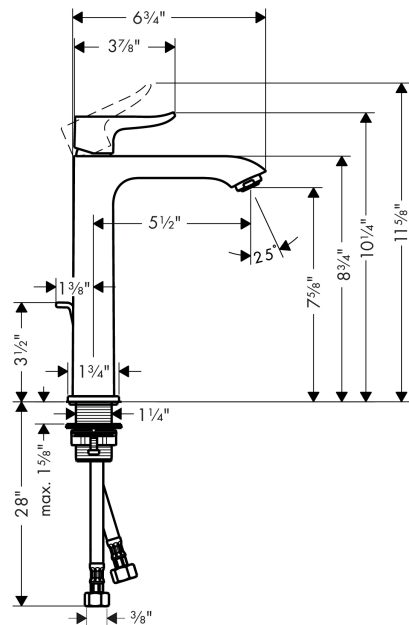

Metris
Single-Hole Faucet 200 with Pop-Up Drain, 1.2 GPM
 Finishes : **chrome** Part no. : **31183001**

Description

Features

- Aerated spray
- Flow: 1.2 GPM (4.5 L/Min)
- Ceramic cartridge
- Includes pop-up drain

Item details

List Price \$ 460.00

Technology

Compliance

Product image

Scale drawing

Metris
Single-Hole Faucet 200 with Pop-Up Drain, 1.2 GPM
 Finishes : **chrome** Part no. : **31183001**

Exploded drawing

Year of production: >07/16

Metris

Single-Hole Faucet 200 with Pop-Up Drain, 1.2 GPM

Finishes : **chrome** Part no. : **31183001**

Spare parts list

Year of production: >07/16

Pos.	Description	Part no.	Price	PU
1	handle	95520000	-	1
2	screw cover	96338000	-	1
3	flange	98863000	-	1
4	nut	98864000	-	1
5	cartridge, assy	95973001	-	1
6	locking screw for handle	95140000	-	1
7	seal	98865000	-	1
8	adapter for cartridge	98866000	-	1
9	aerator M24x1 (4,5 l/min)	92877000	-	1
10	fixing set (Ø 32)	13961000	-	1
11	flat seal	98749000	-	1
12	connection hose 35½" M8x0,75 3/8"	96316001	-	1
13	pull rod	96657000	-	1
14	O-Ring 22x2	98185000	-	1
15	O-ring 25x1,5	98146000	-	1
a	pop up waste	88509000	-	1
b	lever arm 340mm (ball-Ø12mm)	96324000	-	1