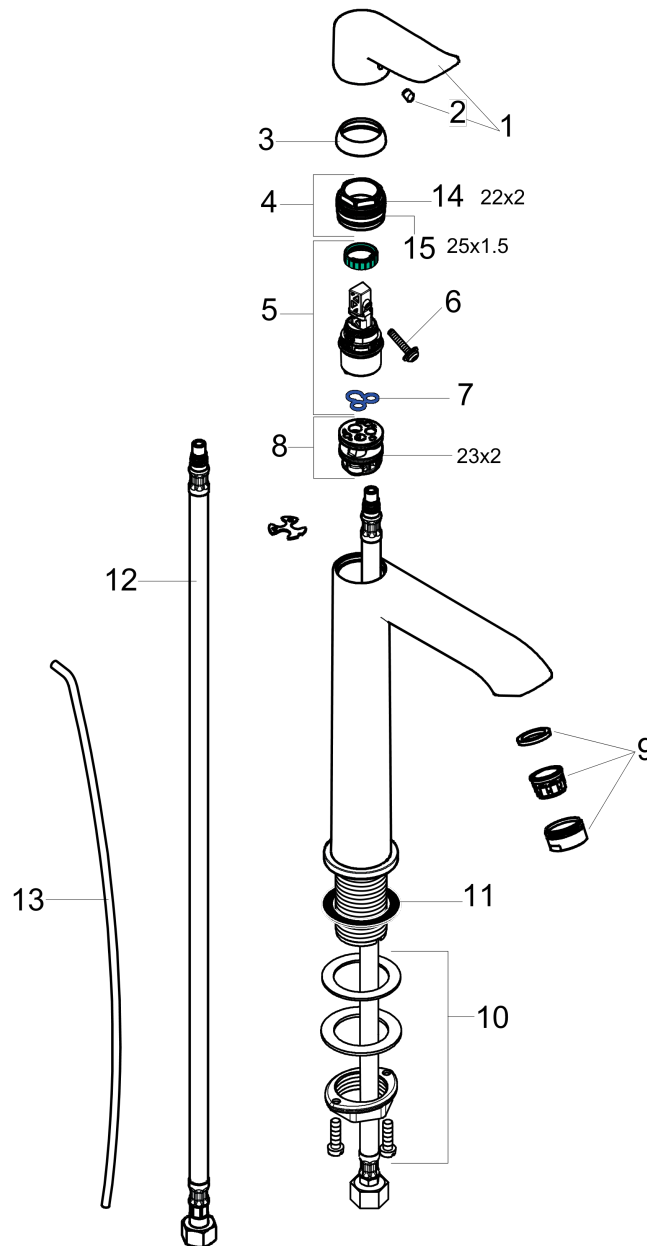

Metris
Single-Hole Faucet 200 with Pop-Up Drain, 1.2 GPM
 Finishes : **chrome** Part no. : **31183001**

Description

Features

- Aerated spray
- Flow: 1.2 GPM (4.5 L/Min)
- Ceramic cartridge
- Includes pop-up drain

Item details

List Price \$ 460.00

Technology

Compliance

Product image

Scale drawing

Metris
Single-Hole Faucet 200 with Pop-Up Drain, 1.2 GPM
 Finishes : **chrome** Part no. : **31183001**

Exploded drawing

Year of production: >07/16

Metris

Single-Hole Faucet 200 with Pop-Up Drain, 1.2 GPM

Finishes : **chrome** Part no. : **31183001**

Spare parts list

Year of production: >07/16

Pos.	Description	Part no.	Price	PU
1	handle	95520000	-	1
2	screw cover	96338000	-	1
3	flange	98863000	-	1
4	nut	98864000	-	1
5	cartridge, assy	95973001	-	1
6	locking screw for handle	95140000	-	1
7	seal	98865000	-	1
8	adapter for cartridge	98866000	-	1
9	aerator M24x1 (4,5 l/min)	92877000	-	1
10	fixing set (Ø 32)	13961000	-	1
11	flat seal	98749000	-	1
12	connection hose 35½" M8x0,75 3/8"	96316001	-	1
13	pull rod	96657000	-	1
14	O-Ring 22x2	98185000	-	1
15	O-ring 25x1,5	98146000	-	1
a	pop up waste	88509000	-	1
b	lever arm 340mm (ball-Ø12mm)	96324000	-	1