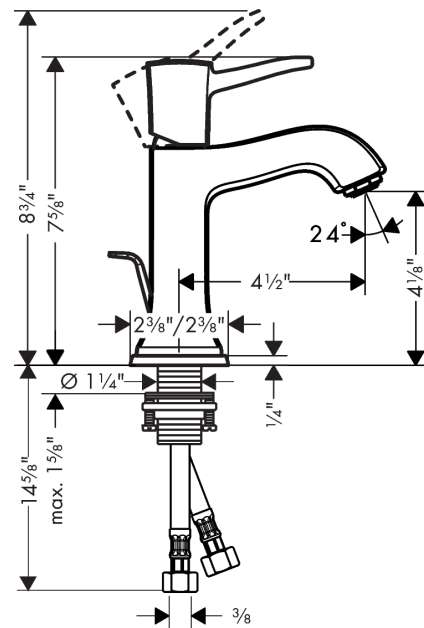

**Metropol Classic**  
**Single-Hole Faucet 110 with Pop-Up Drain, 1.2 GPM**  
 Finishes : **chrome** Part no. : **31300001**

**Description**

**Features**

- Aerated spray
- Flow: 1.2 GPM (4.5 L/Min)
- Ceramic cartridge
- Includes pop-up drain

**Item details**

List Price \$ 372.00

**Technology**

**Compliance**

**Product image**

**Scale drawing**

**Metropol Classic**  
**Single-Hole Faucet 110 with Pop-Up Drain, 1.2 GPM**  
 Finishes : **chrome**    Part no. : **31300001**

Exploded drawing

Year of production: >01/19

**Metropol Classic**  
**Single-Hole Faucet 110 with Pop-Up Drain, 1.2 GPM**  
 Finishes : **chrome** Part no. : **31300001**

## Spare parts list

Year of production: >01/19

Pos.	Description	Part no.	Price	PU
1	handle	92815000	-	1
2	screw cover	96338000	-	1
3	flange	98863000	-	1
4	nut	98864000	-	1
5	cartridge, assy	95973001	-	1
6	adapter for cartridge	98866000	-	1
7	aerator M24x1 (4,5 l/min)	92877000	-	1
8	pull rod	96657000	-	1
9	escutcheon for spout	92814000	-	1
10	fixing set (Ø 32)	13961000	-	1
11	connection hose 18½" M8x0,75 3/8"	96321001	-	1
12	seal	98865000	-	1
13	locking screw for handle	95140000	-	1
14	O-ring 23x2	98398000	-	1
15	O-ring 27x1,5	92527000	-	1
16	O-ring 25x1,5	98146000	-	1
a	pop up waste	88509000	-	1