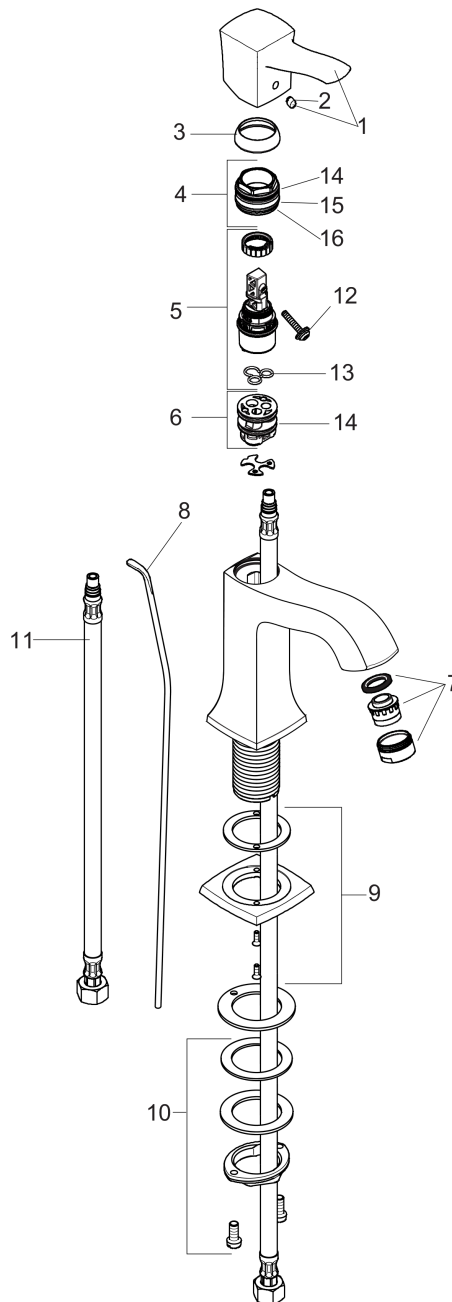

**Metropol Classic**  
**Single-Hole Faucet 110 with Pop-Up Drain, 1.2 GPM**  
 Finishes : **chrome** Part no. : **31300001**

**Description**

**Features**

- Aerated spray
- Flow: 1.2 GPM (4.5 L/Min)
- Ceramic cartridge
- Includes pop-up drain

**Item details**

List Price \$ 372.00

**Technology**

**Compliance**

**Product image**

**Scale drawing**

**Metropol Classic**  
**Single-Hole Faucet 110 with Pop-Up Drain, 1.2 GPM**  
 Finishes : **chrome**    Part no. : **31300001**

Exploded drawing

Year of production: >01/19

**Metropol Classic**  
**Single-Hole Faucet 110 with Pop-Up Drain, 1.2 GPM**  
 Finishes : **chrome** Part no. : **31300001**

## Spare parts list

Year of production: >01/19

Pos.	Description	Part no.	Price	PU
1	handle	92815000	-	1
2	screw cover	96338000	-	1
3	flange	98863000	-	1
4	nut	98864000	-	1
5	cartridge, assy	95973001	-	1
6	adapter for cartridge	98866000	-	1
7	aerator M24x1 (4,5 l/min)	92877000	-	1
8	pull rod	96657000	-	1
9	escutcheon for spout	92814000	-	1
10	fixing set (Ø 32)	13961000	-	1
11	connection hose 18½" M8x0,75 3/8"	96321001	-	1
12	seal	98865000	-	1
13	locking screw for handle	95140000	-	1
14	O-ring 23x2	98398000	-	1
15	O-ring 27x1,5	92527000	-	1
16	O-ring 25x1,5	98146000	-	1
a	pop up waste	88509000	-	1