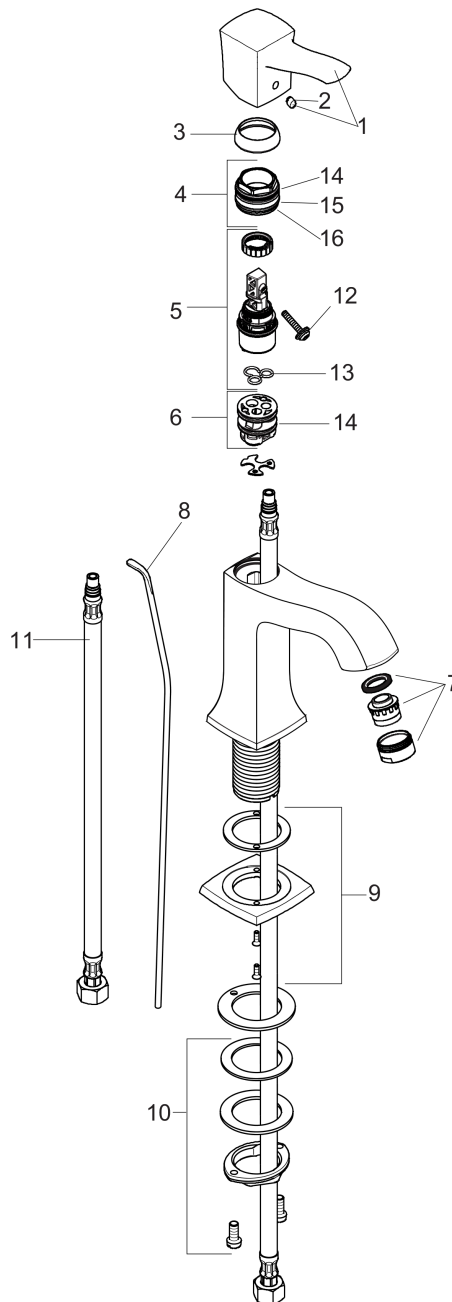

**Metropol Classic**  
**Single-Hole Faucet 260 with Pop-Up Drain, 1.2 GPM**  
 Finishes : **chrome** Part no. : **31303001**

**Description**

**Features**

- Aerated spray
- Flow: 1.2 GPM (4.5 L/Min)
- Ceramic cartridge
- Includes pop-up drain

**Item details**

List Price \$ 521.00

**Technology**

**Compliance**

**Product image**

**Scale drawing**

**Metropol Classic**  
**Single-Hole Faucet 260 with Pop-Up Drain, 1.2 GPM**  
 Finishes : **chrome**    Part no. : **31303001**

**Exploded drawing**

Year of production: >01/19

**Metropol Classic**  
**Single-Hole Faucet 260 with Pop-Up Drain, 1.2 GPM**  
 Finishes : **chrome** Part no. : **31303001**

## Spare parts list

Year of production: >01/19

Pos.	Description	Part no.	Price	PU
1	handle	92815000	-	1
2	screw cover	96338000	-	1
3	flange	98863000	-	1
4	nut	98864000	-	1
5	cartridge, assy	95973001	-	1
6	adapter for cartridge	98866000	-	1
7	aerator M24x1 (4,5 l/min)	92877000	-	1
8	pull rod	96657000	-	1
9	escutcheon for spout	92814000	-	1
10	fixing set (Ø 32)	13961000	-	1
11	connection hose 35½" M8x0,75 3/8"	96316001	-	1
12	locking screw for handle	95140000	-	1
13	seal	98865000	-	1
14	O-ring 23x2	98398000	-	1
15	O-ring 27x1,5	92527000	-	1
16	O-ring 25x1,5	98146000	-	1
a	pop up waste	88509000	-	1