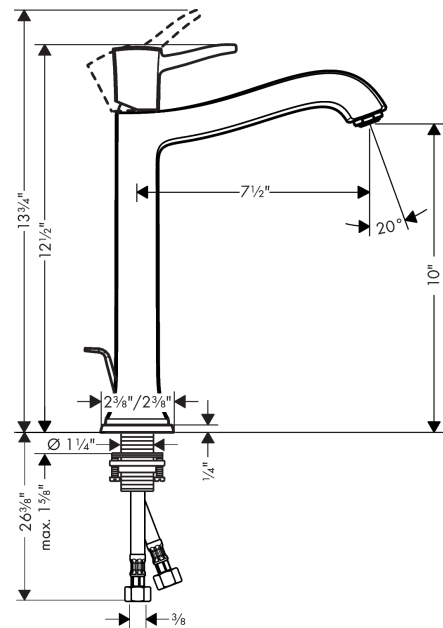

**Metropol Classic**  
**Single-Hole Faucet 260 with Pop-Up Drain, 1.2 GPM**  
 Finishes : **chrome** Part no. : **31303001**

**Description**

**Features**

- Aerated spray
- Flow: 1.2 GPM (4.5 L/Min)
- Ceramic cartridge
- Includes pop-up drain

**Item details**

List Price \$ 521.00

**Technology**

**Compliance**

**Product image**

**Scale drawing**

**Metropol Classic**  
**Single-Hole Faucet 260 with Pop-Up Drain, 1.2 GPM**  
 Finishes : **chrome**    Part no. : **31303001**

**Exploded drawing**

Year of production: >01/19

**Metropol Classic**  
**Single-Hole Faucet 260 with Pop-Up Drain, 1.2 GPM**  
 Finishes : **chrome** Part no. : **31303001**

## Spare parts list

Year of production: >01/19

Pos.	Description	Part no.	Price	PU
1	handle	92815000	-	1
2	screw cover	96338000	-	1
3	flange	98863000	-	1
4	nut	98864000	-	1
5	cartridge, assy	95973001	-	1
6	adapter for cartridge	98866000	-	1
7	aerator M24x1 (4,5 l/min)	92877000	-	1
8	pull rod	96657000	-	1
9	escutcheon for spout	92814000	-	1
10	fixing set (Ø 32)	13961000	-	1
11	connection hose 35½" M8x0,75 3/8"	96316001	-	1
12	locking screw for handle	95140000	-	1
13	seal	98865000	-	1
14	O-ring 23x2	98398000	-	1
15	O-ring 27x1,5	92527000	-	1
16	O-ring 25x1,5	98146000	-	1
a	pop up waste	88509000	-	1