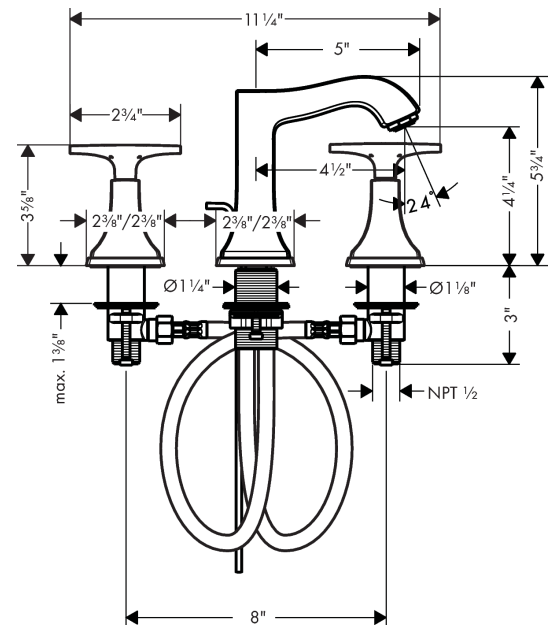

**Metropol Classic**  
**Widespread Faucet 110 with Cross Handles and Pop-Up Drain, 1.2 GPM**  
 Finishes : **chrome**    Part no. : **31306001**

### Technology

### Scale drawing

**Metropol Classic**  
**Widespread Faucet 110 with Cross Handles and Pop-Up Drain, 1.2 GPM**  
 Finishes : **chrome** Part no. : **31306001**

Exploded drawing

Year of production: >01/18

### Spare parts list

Year of production: >01/18

Pos.	Description	Part no.	Price	PU
1	handle fixing set	98932000	-	1
2	nut	92825000	-	1
3	O-ring 29x1,5	92738000	-	1
4	O-ring 48x1,5	92159000	-	1
5	stop valve cpl.	97357001	-	1
6	lever collar	97548000	-	1
7	shut off unit right closing	94009000	-	1
8	shut off unit left closing	94008000	-	1
9	connection hose 18½" M8x0,75 3/8"	96321001	-	1
10	fixing set (Ø 32)	13961000	-	1
11	aerator M24x1 (4,5 l/min)	92877000	-	1
12	pull rod	96657000	-	1
a	handle for hot water	92826000	-	1
b	handle for cold water	92827000	-	1
c	escutcheon for handle	92824000	-	1
d	escutcheon	92823000	-	1
e	escutcheon for spout	92814000	-	1
f	spout cpl.	95394000	-	1
g	pop up waste	88509000	-	1