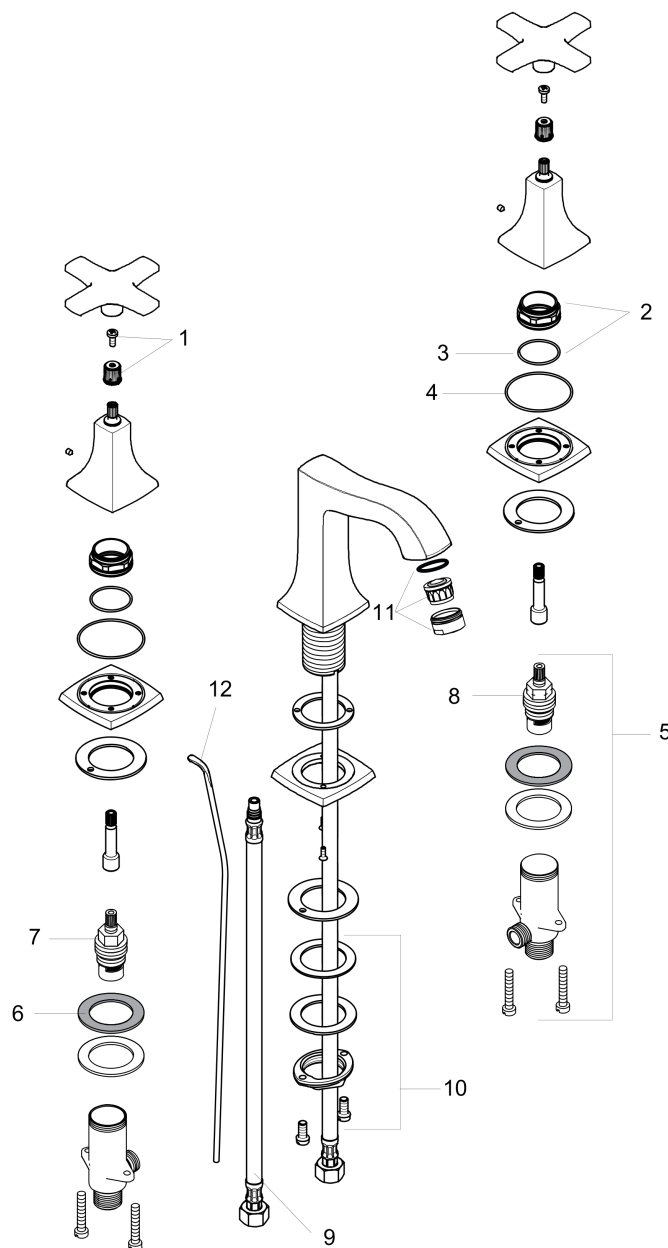

### Product image

### Scale drawing

**Metropol Classic**  
**Widespread Faucet 110 with Cross Handles and Pop-Up Drain, 1.2 GPM**  
 Finishes : **chrome** Part no. : **31306001**

Exploded drawing

Year of production: >01/18

## Metropol Classic

Widespread Faucet 110 with Cross Handles and Pop-Up Drain, 1.2 GPM

Finishes : **chrome** Part no. : **31306001**

### Spare parts list

Year of production: >01/18

Pos.	Description	Part no.	Price	PU
1	handle fixing set	98932000	-	1
2	nut	92825000	-	1
3	O-ring 29x1,5	92738000	-	1
4	O-ring 48x1,5	92159000	-	1
5	stop valve cpl.	97357001	-	1
6	lever collar	97548000	-	1
7	shut off unit right closing	94009000	-	1
8	shut off unit left closing	94008000	-	1
9	connection hose 18½" M8x0,75 3/8"	96321001	-	1
10	fixing set (Ø 32)	13961000	-	1
11	aerator M24x1 (4,5 l/min)	92877000	-	1
12	pull rod	96657000	-	1
a	handle for hot water	92826000	-	1
b	handle for cold water	92827000	-	1
c	escutcheon for handle	92824000	-	1
d	escutcheon	92823000	-	1
e	escutcheon for spout	92814000	-	1
f	spout cpl.	95394000	-	1
g	pop up waste	88509000	-	1