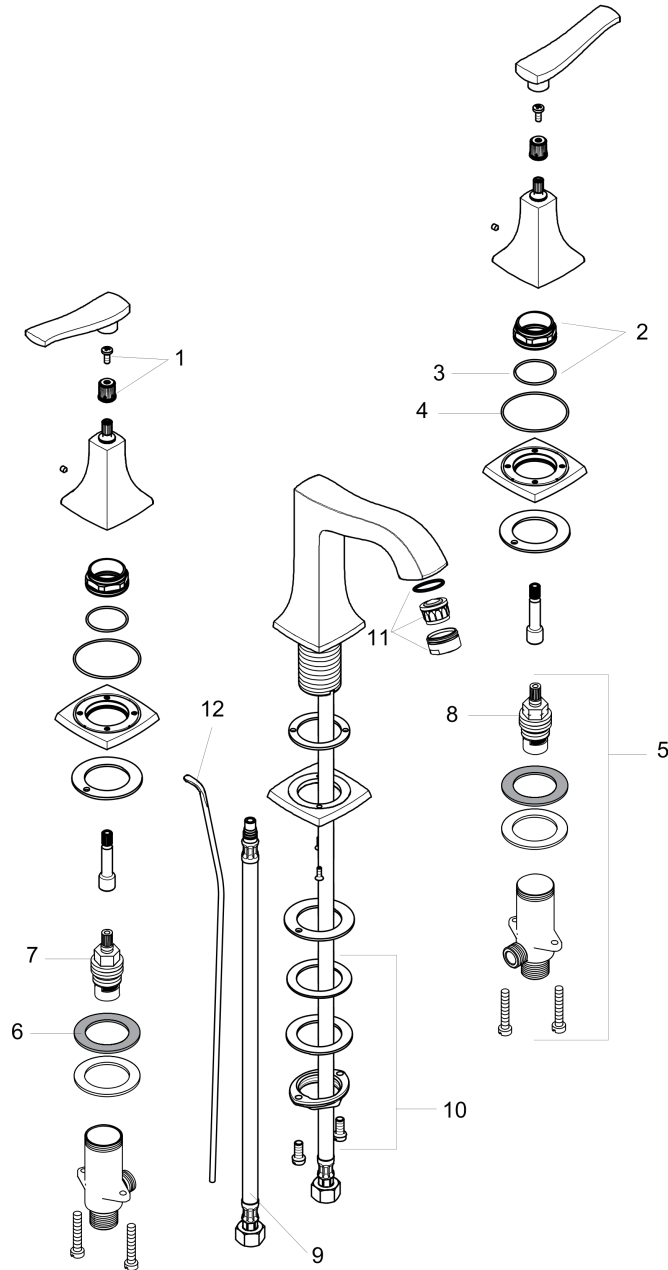

**Metropol Classic**  
**Widespread Faucet 110 with Lever Handles and Pop-Up Drain, 1.2 GPM**  
 Finishes : **chrome** Part no. : **31330001**

**Description**

**Features**

- Aerated spray
- Flow: 1.2 GPM (4.5 L/Min)
- 90° ceramic valves
- Includes pop-up drain

**Item details**

List Price \$ 638.00

**Technology**

**Compliance**

**Product image**

**Scale drawing**

**Metropol Classic**  
**Widespread Faucet 110 with Lever Handles and Pop-Up Drain, 1.2 GPM**  
 Finishes : **chrome** Part no. : **31330001**

Exploded drawing

Year of production: >01/18

**Metropol Classic****Widespread Faucet 110 with Lever Handles and Pop-Up Drain, 1.2 GPM**Finishes : **chrome** Part no. : **31330001****Spare parts list**

Year of production: &gt;01/18

Pos.	Description	Part no.	Price	PU
1	handle fixing set	98932000	-	1
2	nut	92825000	-	1
3	O-ring 29x1,5	92738000	-	1
4	O-ring 48x1,5	92159000	-	1
5	stop valve cpl.	97357001	-	1
6	lever collar	97548000	-	1
7	shut off unit right closing	94009000	-	1
8	shut off unit left closing	94008000	-	1
9	connection hose 18½" M8x0,75 3/8"	96321001	-	1
10	fixing set (Ø 32)	13961000	-	1
11	aerator M24x1 (4,5 l/min)	92877000	-	1
12	pull rod	96657000	-	1
a	pop up waste	88509000	-	1
b	handle for hot water	92821000	-	1
c	handle for cold water	92822000	-	1
d	escutcheon for handle	92824000	-	1
e	escutcheon	92823000	-	1
f	escutcheon for spout	92814000	-	1
g	spout cpl.	95394000	-	1