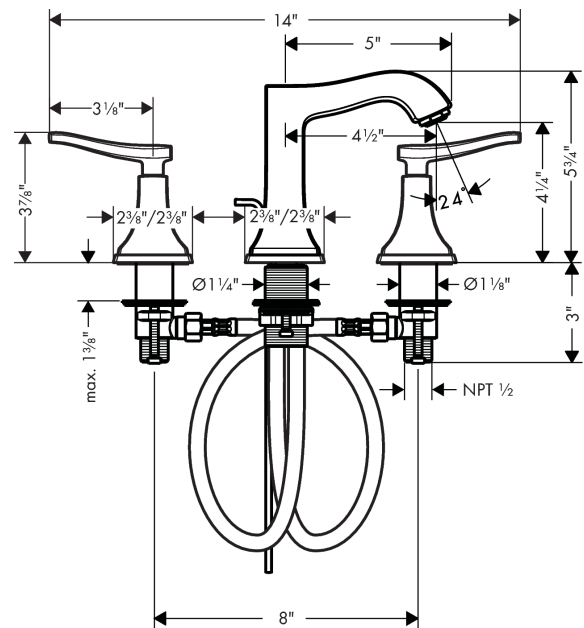

**Metropol Classic**  
**Widespread Faucet 110 with Lever Handles and Pop-Up Drain, 1.2 GPM**  
 Finishes : **chrome** Part no. : **31330001**

**Description**

**Features**

- Aerated spray
- Flow: 1.2 GPM (4.5 L/Min)
- 90° ceramic valves
- Includes pop-up drain

**Item details**

List Price \$ 638.00

**Technology**

**Compliance**

**Product image**

**Scale drawing**

**Metropol Classic**  
**Widespread Faucet 110 with Lever Handles and Pop-Up Drain, 1.2 GPM**  
 Finishes : **chrome** Part no. : **31330001**

Exploded drawing

Year of production: >01/18

**Metropol Classic****Widespread Faucet 110 with Lever Handles and Pop-Up Drain, 1.2 GPM**Finishes : **chrome** Part no. : **31330001****Spare parts list**

Year of production: &gt;01/18

Pos.	Description	Part no.	Price	PU
1	handle fixing set	98932000	-	1
2	nut	92825000	-	1
3	O-ring 29x1,5	92738000	-	1
4	O-ring 48x1,5	92159000	-	1
5	stop valve cpl.	97357001	-	1
6	lever collar	97548000	-	1
7	shut off unit right closing	94009000	-	1
8	shut off unit left closing	94008000	-	1
9	connection hose 18½" M8x0,75 3/8"	96321001	-	1
10	fixing set (Ø 32)	13961000	-	1
11	aerator M24x1 (4,5 l/min)	92877000	-	1
12	pull rod	96657000	-	1
a	pop up waste	88509000	-	1
b	handle for hot water	92821000	-	1
c	handle for cold water	92822000	-	1
d	escutcheon for handle	92824000	-	1
e	escutcheon	92823000	-	1
f	escutcheon for spout	92814000	-	1
g	spout cpl.	95394000	-	1