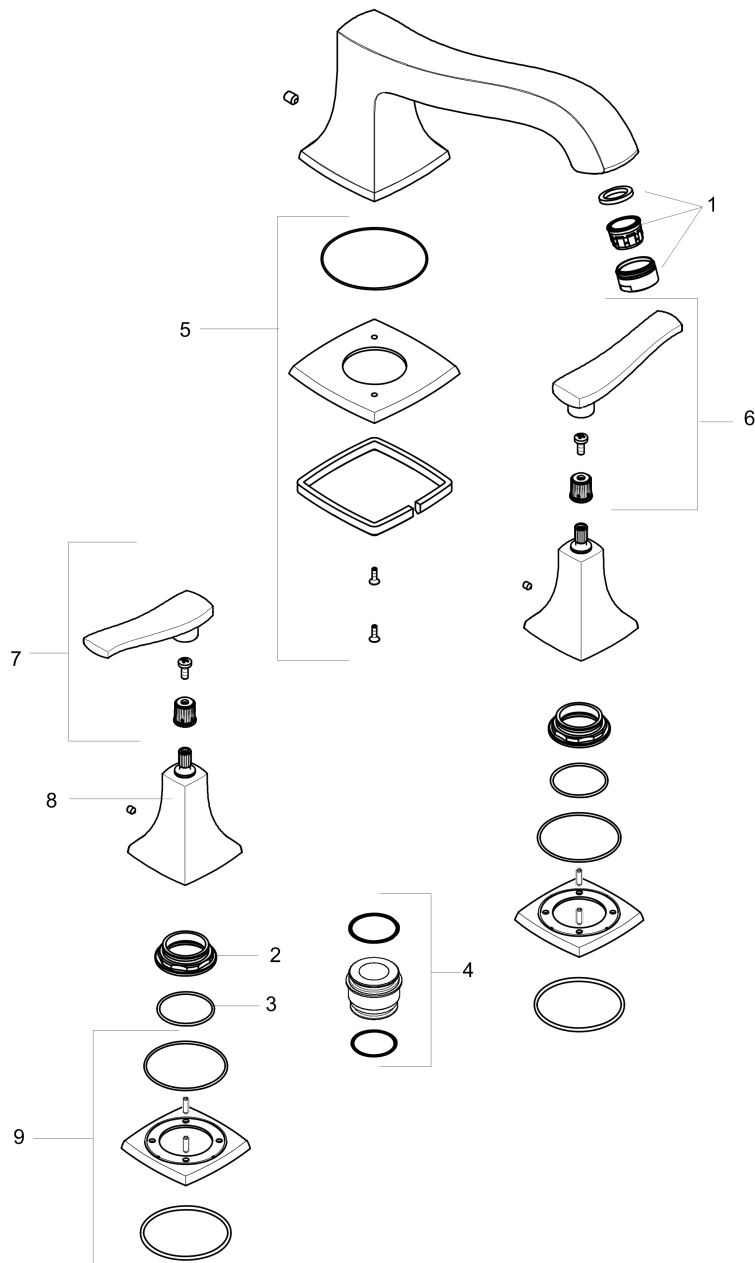

Metropol Classic
3-Hole Roman Tub Set Trim with Lever Handles
 Finishes : **chrome** Part no. : **31428001**

Description

Features

- 90° ceramic valves

Item details

List Price \$ 703.00

Compliance

Product image

Scale drawing

Metropol Classic
3-Hole Roman Tub Set Trim with Lever Handles
 Finishes : **chrome** Part no. : **31428001**

Exploded drawing

Year of production: >01/19

Metropol Classic
3-Hole Roman Tub Set Trim with Lever Handles
 Finishes : **chrome** Part no. : **31428001**

Spare parts list

Year of production: >01/19

Pos.	Description	Part no.	Price	PU
1	aerator M24x1 (30 l/min)	96512000	-	1
2	nut	92943000	-	1
3	O-ring 32x1,5	92936000	-	1
4	adapter for spout	88512000	-	1
5	escutcheon for spout	92946000	-	1
6	handle for cold water	92822000	-	1
7	handle for hot water	92821000	-	1
8	escutcheon for handle	92824000	-	1
9	escutcheon for handle	92945000	-	1