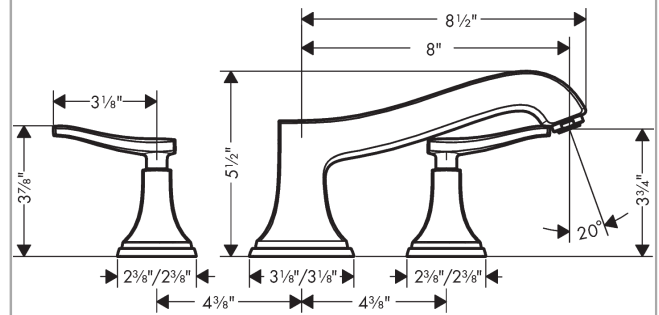

Metropol Classic
3-Hole Roman Tub Set Trim with Lever Handles
 Finishes : **chrome** Part no. : **31428001**

Description

Features

- 90° ceramic valves

Item details

List Price \$ 703.00

Compliance

Product image

Scale drawing

Metropol Classic
3-Hole Roman Tub Set Trim with Lever Handles
 Finishes : **chrome** Part no. : **31428001**

Exploded drawing

Year of production: >01/19

Metropol Classic
3-Hole Roman Tub Set Trim with Lever Handles
 Finishes : **chrome** Part no. : **31428001**

Spare parts list

Year of production: >01/19

Pos.	Description	Part no.	Price	PU
1	aerator M24x1 (30 l/min)	96512000	-	1
2	nut	92943000	-	1
3	O-ring 32x1,5	92936000	-	1
4	adapter for spout	88512000	-	1
5	escutcheon for spout	92946000	-	1
6	handle for cold water	92822000	-	1
7	handle for hot water	92821000	-	1
8	escutcheon for handle	92824000	-	1
9	escutcheon for handle	92945000	-	1