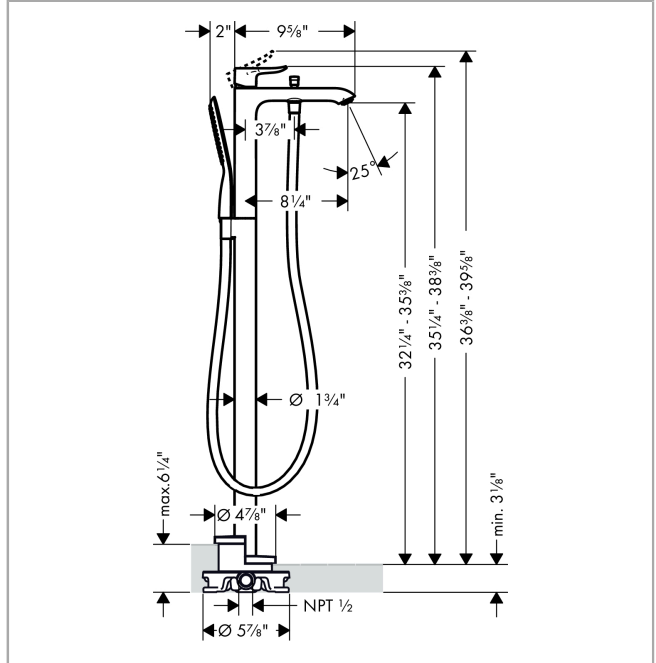

Metris
Freestanding Tub Filler Trim with 1.75 GPM Handshower
 Finishes : **brushed nickel** Part no. : **31432821**

Description

Features

- consists of: Freestanding tub filler trim, Baton handshower, Handshower hose
- Ceramic cartridge
- Integrated double backflow prevention

Item details

List Price \$ 1,947.00

Technology

Compliance

Product image

Scale drawing

Metris
Freestanding Tub Filler Trim with 1.75 GPM Handshower
 Finishes : **brushed nickel** Part no. : **31432821**

Exploded drawing

Year of production: >07/18

Metris

Freestanding Tub Filler Trim with 1.75 GPM Handshower

Finishes : **brushed nickel** Part no. : **31432821**

Spare parts list

Year of production: >07/18

Pos.	Description	Part no.	Price	PU
1	handle	95519820	-	1
2	screw cover	96338000	-	1
3	flange	97406820	-	1
4	nut	97209000	-	1
5	O-Ring 32x2	98193000	-	1
6	cartridge, assy	92730000	-	1
7	locking screw for handle	95140000	-	1
8	seal	95008000	-	1
9	diverter knob	95284820	-	1
10	sleeve	97979820	-	1
11	selector	97978000	-	1
12	non return valve	97980000	-	1
13	shower hose 1,25 m	28282820	-	1
14	seal	98058000	-	1
15	shower holder, assy	96295820	-	1
16	filter packing	94246000	-	1
17	aerator M24x1 (38 l/min)	95871820	-	1
18	hexagon socket screw M10x35	97670000	-	1
19	O-ring 9x1,5	98117000	-	1
20	O-ring 44x2,5	98162000	-	1
21	O-ring 29x3	98371000	-	1
22	O-ring 7x2	98419000	-	1
23	handshower	04486820	-	1
24	extension set 60 mm	97686000	-	1