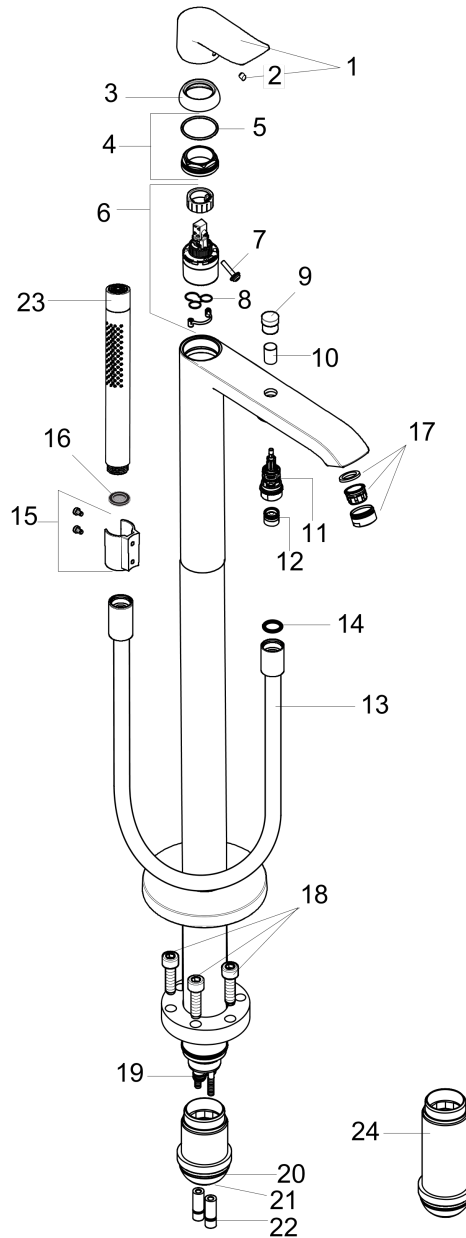

Metris
Freestanding Tub Filler Trim with 1.75 GPM Handshower
 Finishes : **brushed nickel** Part no. : **31432821**

Description

Features

- consists of: Freestanding tub filler trim, Baton handshower, Handshower hose
- Ceramic cartridge
- Integrated double backflow prevention

Item details

List Price \$ 1,947.00

Technology

Compliance

Product image

Scale drawing

Metris
Freestanding Tub Filler Trim with 1.75 GPM Handshower
 Finishes : **brushed nickel** Part no. : **31432821**

Exploded drawing

Year of production: >07/18

Metris

Freestanding Tub Filler Trim with 1.75 GPM Handshower

Finishes : **brushed nickel** Part no. : **31432821**

Spare parts list

Year of production: >07/18

Pos.	Description	Part no.	Price	PU
1	handle	95519820	-	1
2	screw cover	96338000	-	1
3	flange	97406820	-	1
4	nut	97209000	-	1
5	O-Ring 32x2	98193000	-	1
6	cartridge, assy	92730000	-	1
7	locking screw for handle	95140000	-	1
8	seal	95008000	-	1
9	diverter knob	95284820	-	1
10	sleeve	97979820	-	1
11	selector	97978000	-	1
12	non return valve	97980000	-	1
13	shower hose 1,25 m	28282820	-	1
14	seal	98058000	-	1
15	shower holder, assy	96295820	-	1
16	filter packing	94246000	-	1
17	aerator M24x1 (38 l/min)	95871820	-	1
18	hexagon socket screw M10x35	97670000	-	1
19	O-ring 9x1,5	98117000	-	1
20	O-ring 44x2,5	98162000	-	1
21	O-ring 29x3	98371000	-	1
22	O-ring 7x2	98419000	-	1
23	handshower	04486820	-	1
24	extension set 60 mm	97686000	-	1