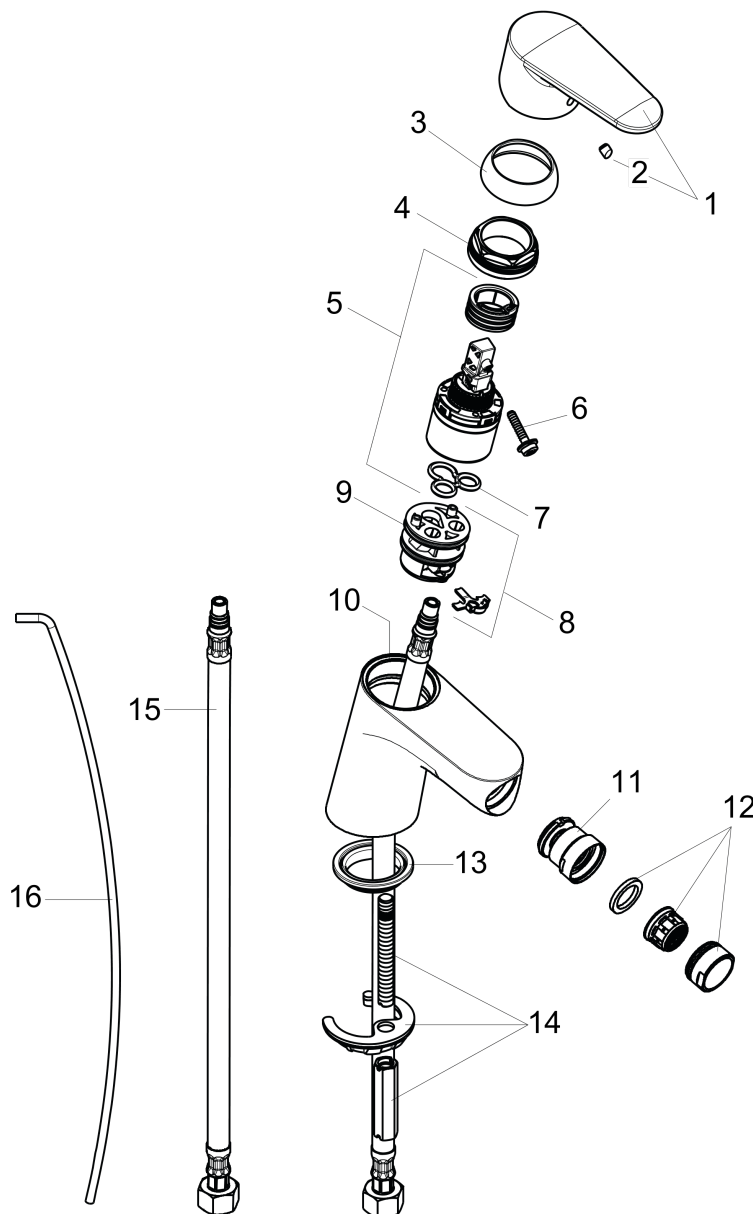

**Focus**

**Single-Hole Bidet Faucet**

Finishes : **chrome** Part no. : **31920001**

**Description**

**Features**

- Pivoting aerator
- Ceramic cartridge
- Includes pop-up drain

**Item details**

List Price \$ 215.00

**Compliance**

**Product image**

**Scale drawing**

**Focus**  
**Single-Hole Bidet Faucet**  
 Finishes : **chrome** Part no. : **31920001**

Exploded drawing

Year of production: >01/12

**Focus****Single-Hole Bidet Faucet**Finishes : **chrome** Part no. : **31920001****Spare parts list**

Year of production: &gt;01/12

Pos.	Description	Part no.	Price	PU
1	handle	98532000	-	1
2	screw cover	96338000	-	1
3	flange	97406000	-	1
4	nut	97209000	-	1
5	cartridge, assy	92730000	-	1
6	locking screw for handle	95140000	-	1
7	seal	95008000	-	1
8	adapter for cartridge	98750000	-	1
9	O-Ring 30x2	98186000	-	1
10	O-ring 35x2	92604000	-	1
11	ball joint	92036000	-	1
12	aerator M24x1 (7 l/min)	13085000	-	1
13	seal Ø 42	98722000	-	1
14	fixing set	88508000	-	1
15	connection hose 18½" M8x0,75 3/8"	96321001	-	1
16	pull rod	96657000	-	1
a	pop up waste	88509000	-	1