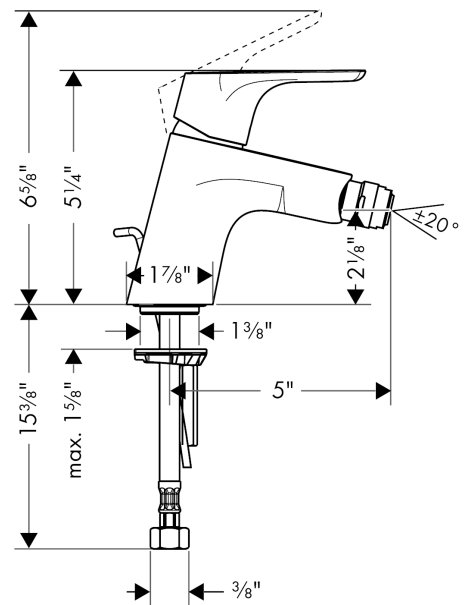

**Focus**

**Single-Hole Bidet Faucet**

Finishes : **chrome** Part no. : **31920001**

**Description**

**Features**

- Pivoting aerator
- Ceramic cartridge
- Includes pop-up drain

**Item details**

List Price \$ 215.00

**Compliance**

**Product image**

**Scale drawing**

**Focus**  
**Single-Hole Bidet Faucet**  
 Finishes : **chrome** Part no. : **31920001**

Exploded drawing

Year of production: >01/12

**Focus****Single-Hole Bidet Faucet**Finishes : **chrome** Part no. : **31920001****Spare parts list**

Year of production: &gt;01/12

Pos.	Description	Part no.	Price	PU
1	handle	98532000	-	1
2	screw cover	96338000	-	1
3	flange	97406000	-	1
4	nut	97209000	-	1
5	cartridge, assy	92730000	-	1
6	locking screw for handle	95140000	-	1
7	seal	95008000	-	1
8	adapter for cartridge	98750000	-	1
9	O-Ring 30x2	98186000	-	1
10	O-ring 35x2	92604000	-	1
11	ball joint	92036000	-	1
12	aerator M24x1 (7 l/min)	13085000	-	1
13	seal Ø 42	98722000	-	1
14	fixing set	88508000	-	1
15	connection hose 18½" M8x0,75 3/8"	96321001	-	1
16	pull rod	96657000	-	1
a	pop up waste	88509000	-	1