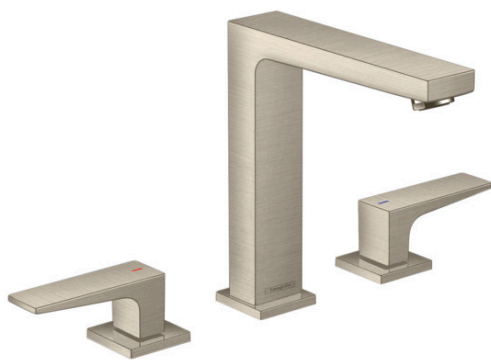

Metropol

Widespread Faucet 160 with Lever Handles and Pop-Up Drain, 1.2 GPM

Finishes : **brushed nickel** Part no. : **32517821**

Description

Features

- Aerated spray
- Flow: 1.2 GPM (4.5 L/Min)
- 90° ceramic valves
- Includes pop-up drain

Item details

List Price \$ 876.00

Technology

Compliance

Product image

Scale drawing

Metropol

Widespread Faucet 160 with Lever Handles and Pop-Up Drain, 1.2 GPM

Finishes : **brushed nickel** Part no. : **32517821**

Exploded drawing

Year of production: >07/18

Metropol

Widespread Faucet 160 with Lever Handles and Pop-Up Drain, 1.2 GPM

Finishes : **brushed nickel** Part no. : **32517821**