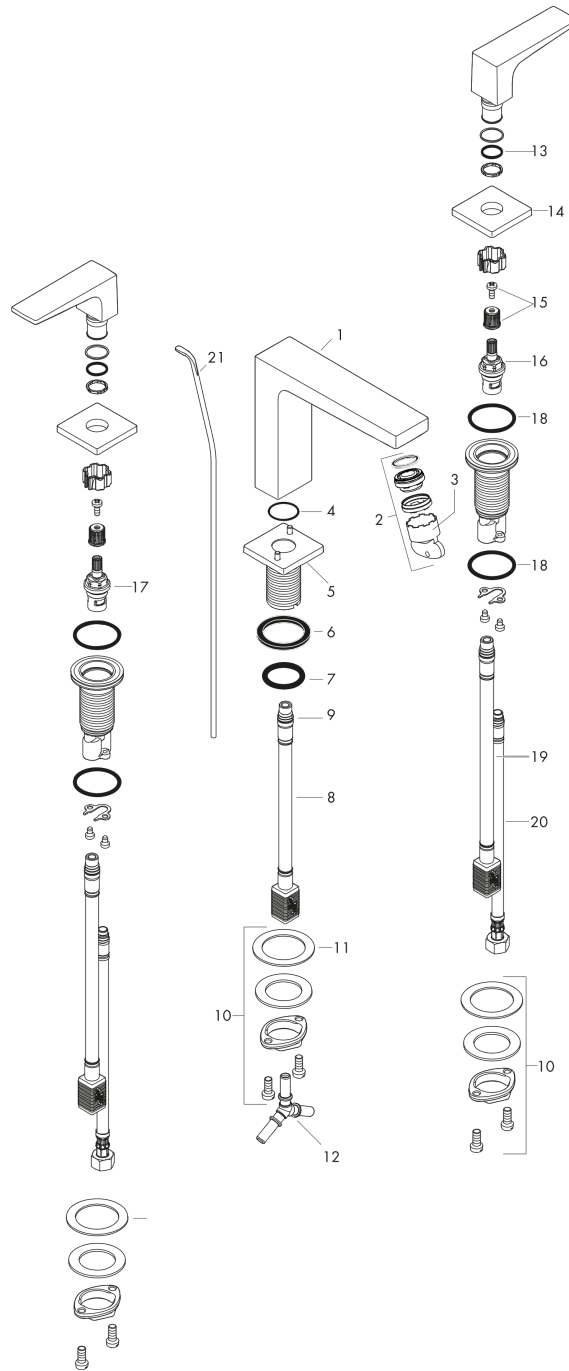

Metropol

Widespread Faucet 160 with Lever Handles and Pop-Up Drain, 1.2 GPM

Finishes : **brushed nickel** Part no. : **32517821**

Description

Features

- Aerated spray
- Flow: 1.2 GPM (4.5 L/Min)
- 90° ceramic valves
- Includes pop-up drain

Item details

List Price \$ 876.00

Technology

Compliance

Product image

Scale drawing

Metropol

Widespread Faucet 160 with Lever Handles and Pop-Up Drain, 1.2 GPM

Finishes : **brushed nickel** Part no. : **32517821**

Exploded drawing

Year of production: >07/18

Metropol

Widespread Faucet 160 with Lever Handles and Pop-Up Drain, 1.2 GPM

Finishes : **brushed nickel** Part no. : **32517821**

Spare parts list

Year of production: >07/18

Pos.	Description	Part no.	Price	PU
1	spout 160 mm	93022820	-	1
2	aerator M24x1 (4,5 l/min)	93202000	-	1
3	service tool	95661000	-	1
4	O-ring 21x1,5	98219000	-	1
5	escutcheon for spout	92906820	-	1
6	flat seal	98749000	-	1
7	O-ring 26x4	92191000	-	1
8	connection hose 200 mm M10x1	92913000	-	1
9	O-ring 8x1,75	97827000	-	1
10	fixing set (Ø 28)	92909000	-	1
11	lever collar	97548000	-	1
12	hose connection angel	92905000	-	1
13	O-Ring 14x1,5	98201000	-	1
14	escutcheon	92915820	-	1
15	handle fixing set	98932000	-	1
16	shut off unit right closing	98817001	-	1
17	shut off unit left closing	95366001	-	1
18	O-ring 33x2,5	92907000	-	1
19	connection hose 400 mm M10x1	92914000	-	1
20	connection hose 18½" M8x0,75 3/8"	96321001	-	1
21	pull rod	96657820	-	1
a	pop up waste	88509820	-	1
b	handle for hot water	92916820	-	1