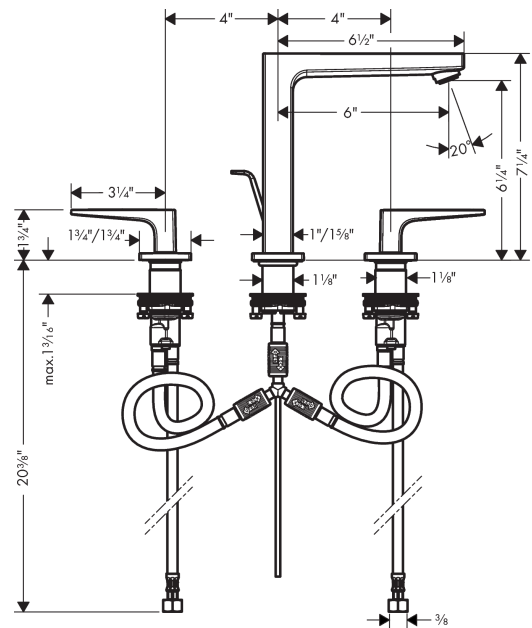

Metropol

Widespread Faucet 160 with Lever Handles and Pop-Up Drain, 1.2 GPM

Finishes : **brushed nickel** Part no. : **32517821**

Description

Features

- Aerated spray
- Flow: 1.2 GPM (4.5 L/Min)
- 90° ceramic valves
- Includes pop-up drain

Item details

List Price \$ 876.00

Technology

Compliance

Product image

Scale drawing

Metropol

Widespread Faucet 160 with Lever Handles and Pop-Up Drain, 1.2 GPM

Finishes : **brushed nickel** Part no. : **32517821**

Exploded drawing

Year of production: >07/18

Metropol

Widespread Faucet 160 with Lever Handles and Pop-Up Drain, 1.2 GPM

Finishes : **brushed nickel** Part no. : **32517821**

Spare parts list

Year of production: >07/18

Pos.	Description	Part no.	Price	PU
1	spout 160 mm	93022820	-	1
2	aerator M24x1 (4,5 l/min)	93202000	-	1
3	service tool	95661000	-	1
4	O-ring 21x1,5	98219000	-	1
5	escutcheon for spout	92906820	-	1
6	flat seal	98749000	-	1
7	O-ring 26x4	92191000	-	1
8	connection hose 200 mm M10x1	92913000	-	1
9	O-ring 8x1,75	97827000	-	1
10	fixing set (Ø 28)	92909000	-	1
11	lever collar	97548000	-	1
12	hose connection angel	92905000	-	1
13	O-Ring 14x1,5	98201000	-	1
14	escutcheon	92915820	-	1
15	handle fixing set	98932000	-	1
16	shut off unit right closing	98817001	-	1
17	shut off unit left closing	95366001	-	1
18	O-ring 33x2,5	92907000	-	1
19	connection hose 400 mm M10x1	92914000	-	1
20	connection hose 18½" M8x0,75 3/8"	96321001	-	1
21	pull rod	96657820	-	1
a	pop up waste	88509820	-	1
b	handle for hot water	92916820	-	1