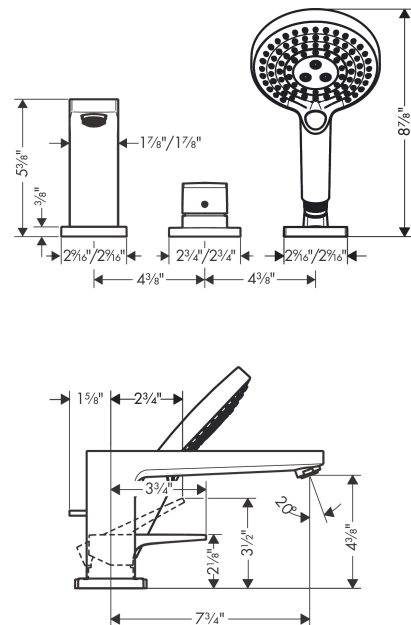

Metropol
3-Hole Roman Tub Set Trim with Lever Handle and 1.75 GPM Handshower
 Finishes : **brushed nickel** Part no. : **32556821**

Description

Features

- Flow: 5.81 GPM (22 L/Min)
- flow rate of hand shower at 3 bar: 1.75 GPM (6.6 L/Min)
- Ceramic cartridge
- Integrated double backflow prevention

Item details

List Price \$ 949.00

Technology

Compliance

Product image

Scale drawing

Metropol
3-Hole Roman Tub Set Trim with Lever Handle and 1.75 GPM Handshower
 Finishes : **brushed nickel** Part no. : **32556821**

Exploded drawing

Year of production: >07/18

Metropol

3-Hole Roman Tub Set Trim with Lever Handle and 1.75 GPM Handshower

Finishes : **brushed nickel** Part no. : **32556821**

Spare parts list

Year of production: >07/18

Pos.	Description	Part no.	Price	PU
1	spout cpl.	93151820	-	1
2	aerator M24x1 (30 l/min)	96512820	-	1
3	diverter knob	98707820	-	1
4	O-ring 41x1,5	98168000	-	1
5	escutcheon for spout	93152820	-	1
6	selector assy	96775000	-	1
7	O-Ring 14x2,5	98189000	-	1
8	O-Ring 23x2,5	98183000	-	1
9	O-Ring 22x2	98185000	-	1
10	O-ring 9x2,5	98217000	-	1
11	handle	93075820	-	1
12	screw cover	96338000	-	1
13	escutcheon	93138820	-	1
14	cartridge, assy	92730000	-	1
15	locking screw for handle	95140000	-	1
16	seal	95008000	-	1
17	handshower	26036821	-	1
18	shower holder	28071820	-	1
19	set of non return valves DW 15	94074000	-	1
20	escutcheon for shower holder	93153820	-	1
21	O-ring 56x2	98468000	-	1