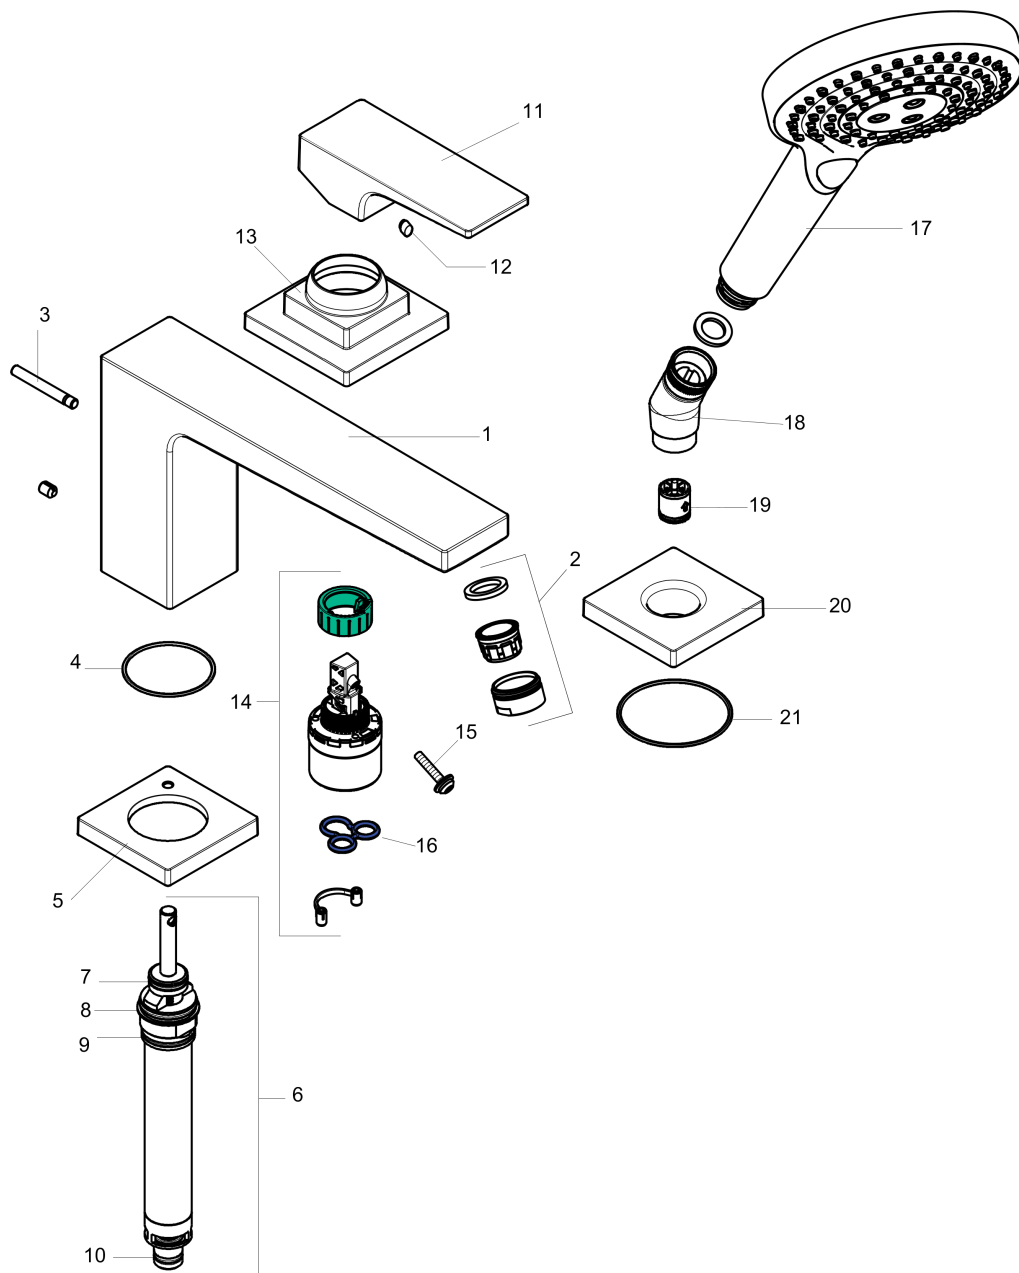

Metropol
3-Hole Roman Tub Set Trim with Lever Handle and 1.75 GPM Handshower
 Finishes : **brushed nickel** Part no. : **32556821**

Description

Features

- Flow: 5.81 GPM (22 L/Min)
- flow rate of hand shower at 3 bar: 1.75 GPM (6.6 L/Min)
- Ceramic cartridge
- Integrated double backflow prevention

Item details

List Price \$ 949.00

Technology

Compliance

Product image

Scale drawing

Metropol
3-Hole Roman Tub Set Trim with Lever Handle and 1.75 GPM Handshower
 Finishes : **brushed nickel** Part no. : **32556821**

Exploded drawing

Year of production: >07/18

Metropol

3-Hole Roman Tub Set Trim with Lever Handle and 1.75 GPM Handshower

Finishes : **brushed nickel** Part no. : **32556821**

Spare parts list

Year of production: >07/18

Pos.	Description	Part no.	Price	PU
1	spout cpl.	93151820	-	1
2	aerator M24x1 (30 l/min)	96512820	-	1
3	diverter knob	98707820	-	1
4	O-ring 41x1,5	98168000	-	1
5	escutcheon for spout	93152820	-	1
6	selector assy	96775000	-	1
7	O-Ring 14x2,5	98189000	-	1
8	O-Ring 23x2,5	98183000	-	1
9	O-Ring 22x2	98185000	-	1
10	O-ring 9x2,5	98217000	-	1
11	handle	93075820	-	1
12	screw cover	96338000	-	1
13	escutcheon	93138820	-	1
14	cartridge, assy	92730000	-	1
15	locking screw for handle	95140000	-	1
16	seal	95008000	-	1
17	handshower	26036821	-	1
18	shower holder	28071820	-	1
19	set of non return valves DW 15	94074000	-	1
20	escutcheon for shower holder	93153820	-	1
21	O-ring 56x2	98468000	-	1