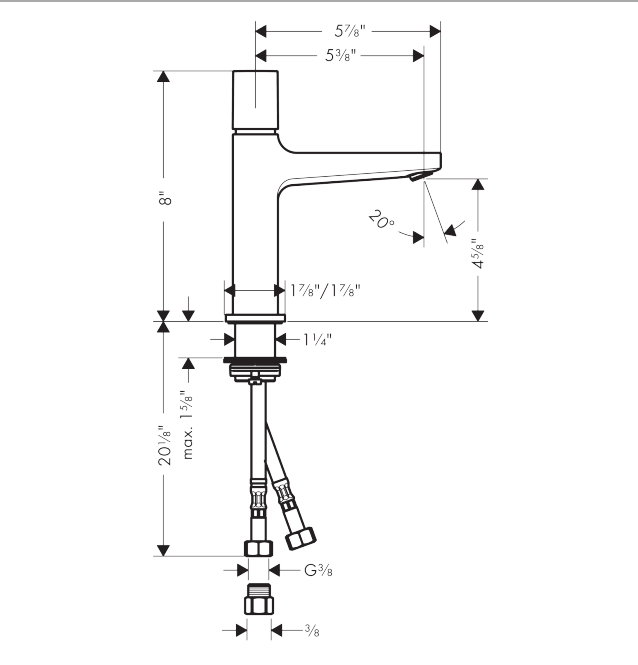

**Metropol**  
**Single-Hole Faucet 110 Select, 1.2 GPM**  
 Finishes : **chrome** Part no. : **32571001**

**Description**

**Features**

- Aerated spray
- Flow: 1.2 GPM (4.5 L/Min)
- Select cartridge for easy, intuitive operation: Push handle to turn water on and off, and turn to adjust temperature

**Item details**

List Price \$ 402.00

**Technology**

**Compliance**

**Product image**

**Scale drawing**

**Metropol**  
**Single-Hole Faucet 110 Select, 1.2 GPM**  
 Finishes : **chrome**    Part no. : **32571001**

Exploded drawing

Year of production: >01/18

**Metropol**  
**Single-Hole Faucet 110 Select, 1.2 GPM**  
 Finishes : **chrome** Part no. : **32571001**

### Spare parts list

Year of production: >01/18

Pos.	Description	Part no.	Price	PU
1	handle	93070000	-	1
2	adapter for handle	92526000	-	1
3	nut	92528000	-	1
4	O-ring 27x1,5	92527000	-	1
5	cartridge, assy	92529000	-	1
6	adapter for cartridge	98866000	-	1
7	O-ring 23x2	98398000	-	1
8	aerator M24x1 (4,5 l/min)	93202000	-	1
9	service tool	95661000	-	1
10	escutcheon	93048000	-	1
11	flat seal	98749000	-	1
12	fixing set (Ø 32)	13961000	-	1
13	lever collar	97548000	-	1
14	connection hose 600 mm M8x0,75 G3/8	92629000	-	1
15	O-ring 7x1,5	98422000	-	1
16	non return valve DW 10	96456000	-	1
17	filter	92532000	-	1
18	sealing set	92533000	-	1
a	adapter for connection hose	88802000	-	1