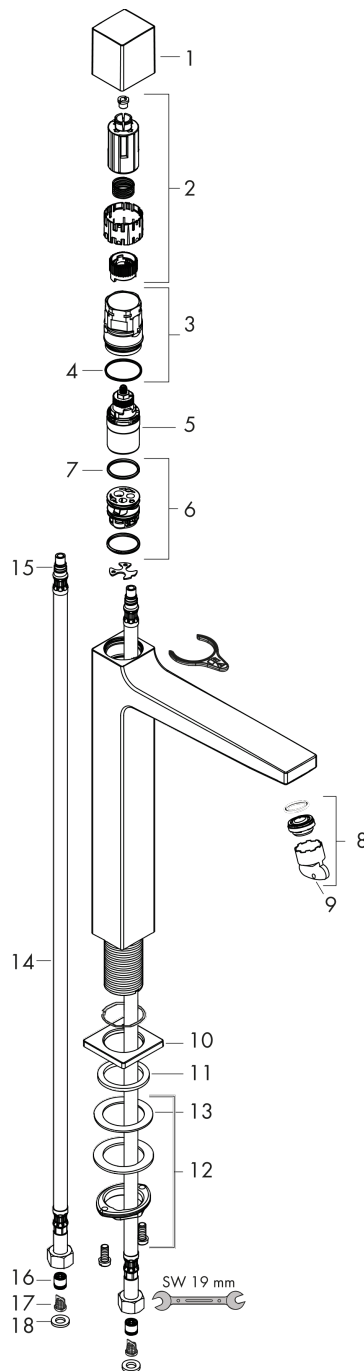

**Metropol**  
**Single-Hole Faucet 110 Select, 1.2 GPM**  
 Finishes : **chrome** Part no. : **32571001**

**Description**

**Features**

- Aerated spray
- Flow: 1.2 GPM (4.5 L/Min)
- Select cartridge for easy, intuitive operation: Push handle to turn water on and off, and turn to adjust temperature

**Item details**

List Price \$ 402.00

**Technology**

**Compliance**

**Product image**

**Scale drawing**

**Metropol**  
**Single-Hole Faucet 110 Select, 1.2 GPM**  
 Finishes : **chrome**    Part no. : **32571001**

Exploded drawing

Year of production: >01/18

**Metropol**  
**Single-Hole Faucet 110 Select, 1.2 GPM**  
 Finishes : **chrome** Part no. : **32571001**

### Spare parts list

Year of production: >01/18

Pos.	Description	Part no.	Price	PU
1	handle	93070000	-	1
2	adapter for handle	92526000	-	1
3	nut	92528000	-	1
4	O-ring 27x1,5	92527000	-	1
5	cartridge, assy	92529000	-	1
6	adapter for cartridge	98866000	-	1
7	O-ring 23x2	98398000	-	1
8	aerator M24x1 (4,5 l/min)	93202000	-	1
9	service tool	95661000	-	1
10	escutcheon	93048000	-	1
11	flat seal	98749000	-	1
12	fixing set (Ø 32)	13961000	-	1
13	lever collar	97548000	-	1
14	connection hose 600 mm M8x0,75 G3/8	92629000	-	1
15	O-ring 7x1,5	98422000	-	1
16	non return valve DW 10	96456000	-	1
17	filter	92532000	-	1
18	sealing set	92533000	-	1
a	adapter for connection hose	88802000	-	1