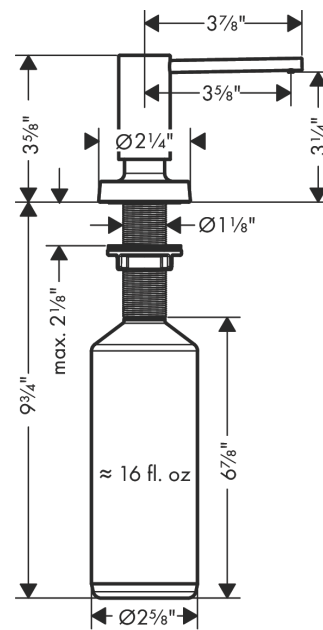

Soap Dispenser, Talis

Finishes : **chrome** Part no. : **40448001**

Description

Features

- metal
- bottle capacity 16 oz
- 1 7/8" maximum counter depth

Item details

List Price \$ 65.00

Compliance

Product image

Scale drawing

Soap Dispenser, Talis

Finishes : **chrome** Part no. : **40448001**

Exploded drawing

Year of production: >01/19

Soap Dispenser, Talis

Finishes : **chrome** Part no. : **40448001**

Spare parts list

Year of production: >01/19

| Pos. | Description | Part no. | Price | PU |
|-------------|-----------------------------|-----------------|--------------|-----------|
| 1 | pump | 93283000 | - | 1 |
| 2 | bottle for lotion dispenser | 93278000 | - | 1 |
| 3 | escutcheon | 93285000 | - | 1 |