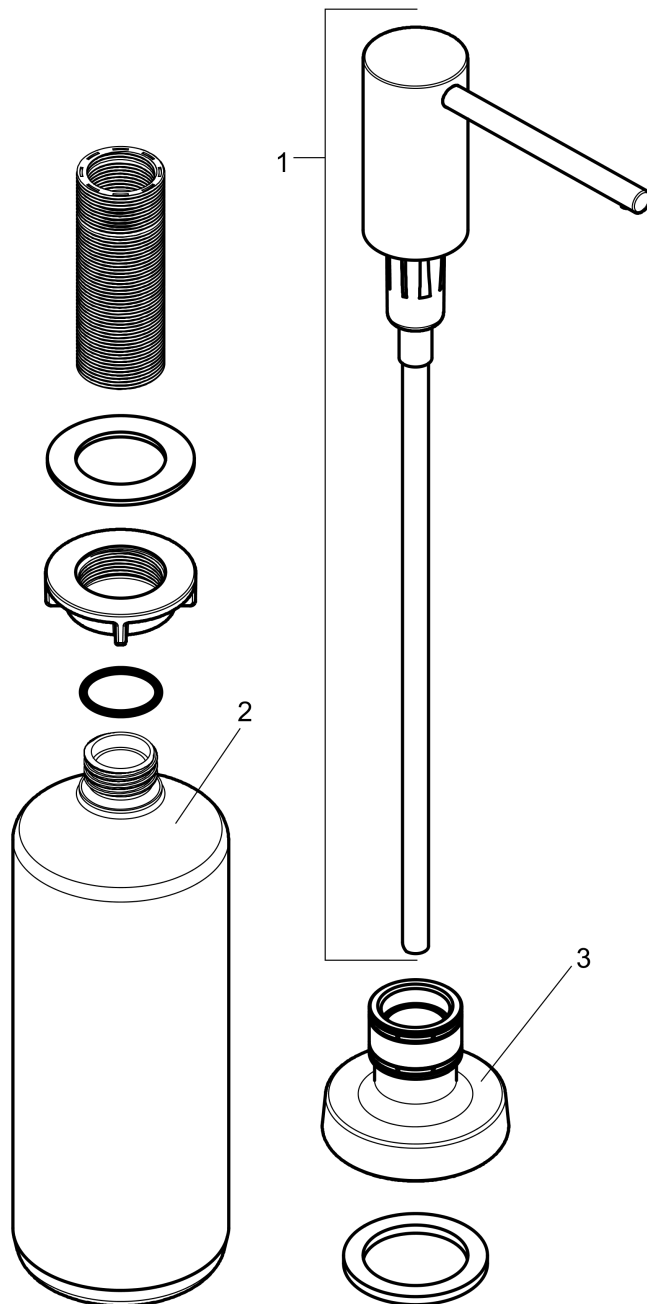

Soap Dispenser, Talis

Finishes : **chrome** Part no. : **40448001**

Description

Features

- metal
- bottle capacity 16 oz
- 1 7/8" maximum counter depth

Item details

List Price \$ 65.00

Compliance

Product image

Scale drawing

Soap Dispenser, Talis

Finishes : **chrome** Part no. : **40448001**

Exploded drawing

Year of production: >01/19

Soap Dispenser, Talis

Finishes : **chrome** Part no. : **40448001**

Spare parts list

Year of production: >01/19

| Pos. | Description | Part no. | Price | PU |
|-------------|-----------------------------|-----------------|--------------|-----------|
| 1 | pump | 93283000 | - | 1 |
| 2 | bottle for lotion dispenser | 93278000 | - | 1 |
| 3 | escutcheon | 93285000 | - | 1 |