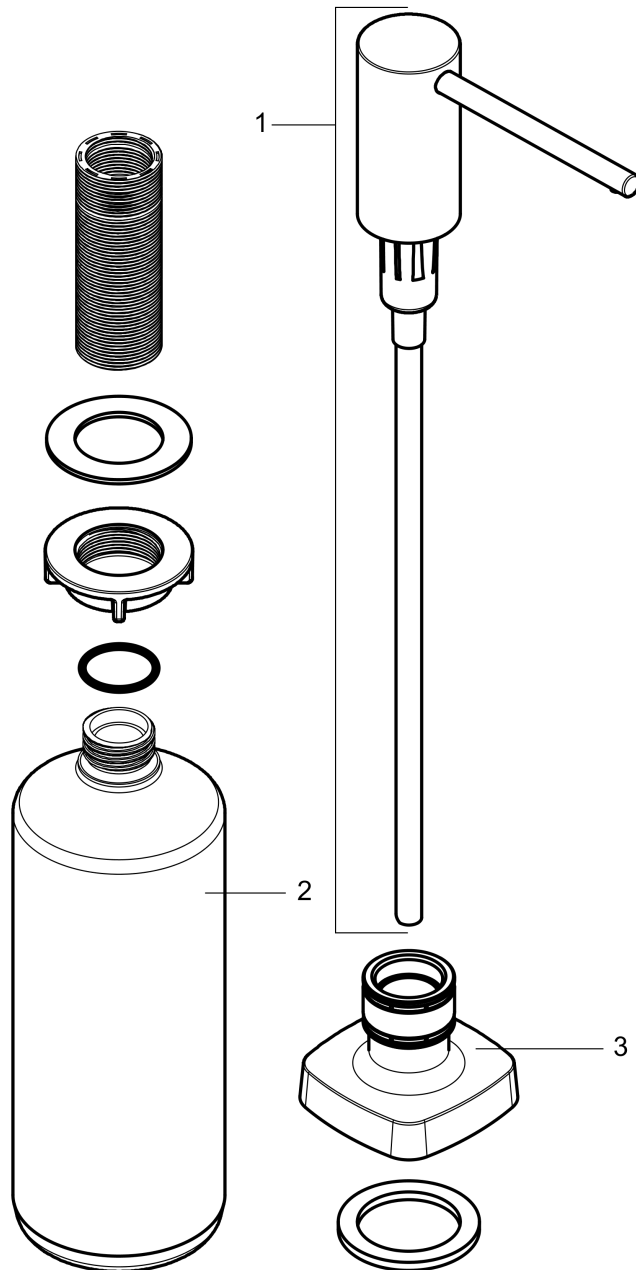

**Soap Dispenser, Metris**

Finishes : **chrome** Part no. : **40468001**

**Description**

**Features**

- metal
- bottle capacity 16 oz
- 1 7/8" maximum counter depth

**Item details**

List Price \$ 80.00

**Product image**

**Scale drawing**

**Soap Dispenser, Metris**

Finishes : **chrome** Part no. : **40468001**

**Exploded drawing**

Year of production: >01/19

**Soap Dispenser, Metris**

Finishes : **chrome**    Part no. : **40468001**

**Spare parts list**

Year of production: >01/19

<b>Pos.</b>	<b>Description</b>	<b>Part no.</b>	<b>Price</b>	<b>PU</b>
1	pump	93283000	-	1
2	bottle for lotion dispenser	93278000	-	1
3	escutcheon	93284000	-	1