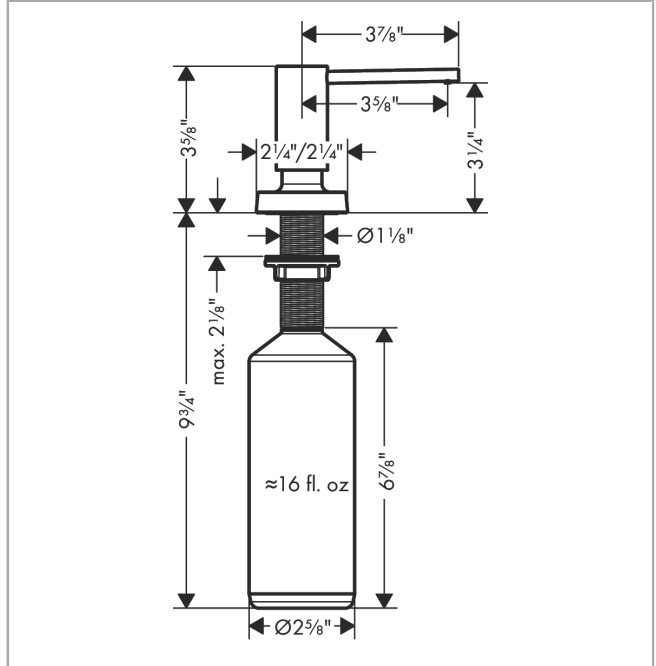

**Soap Dispenser, Metris**

Finishes : **chrome** Part no. : **40468001**

**Description**

**Features**

- metal
- bottle capacity 16 oz
- 1 7/8" maximum counter depth

**Item details**

List Price \$ 80.00

**Product image**

**Scale drawing**

**Soap Dispenser, Metris**

Finishes : **chrome** Part no. : **40468001**

**Exploded drawing**

Year of production: >01/19

**Soap Dispenser, Metris**

Finishes : **chrome**    Part no. : **40468001**

**Spare parts list**

Year of production: >01/19

<b>Pos.</b>	<b>Description</b>	<b>Part no.</b>	<b>Price</b>	<b>PU</b>
1	pump	93283000	-	1
2	bottle for lotion dispenser	93278000	-	1
3	escutcheon	93284000	-	1