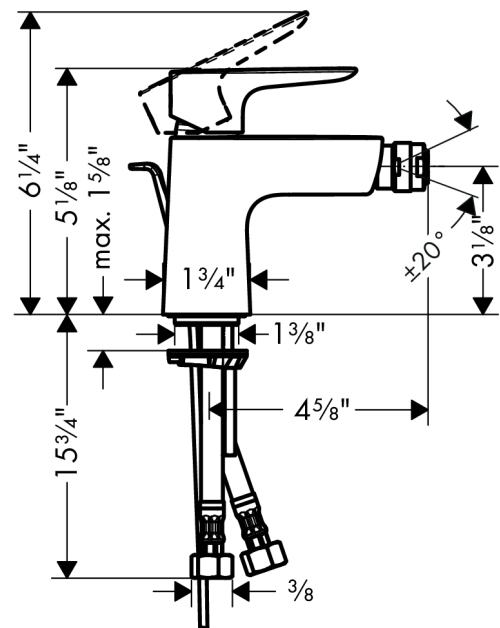

Talis E
Single-Hole Bidet Faucet

Finishes : **brushed nickel** Part no. : **71720821**

Description

Features

- Pivoting aerator
- Ceramic cartridge
- Includes pop-up drain

Item details

List Price \$ 242.00

Compliance

Product image

Scale drawing

Talis E
Single-Hole Bidet Faucet
 Finishes : **brushed nickel**

Part no. : **71720821**

Exploded drawing

Year of production: **>10/16**

Talis E
Single-Hole Bidet Faucet

Finishes : **brushed nickel** Part no. : **71720821**

Spare parts list

Year of production: >10/16

Pos.	Description	Part no.	Price	PU
1	handle	92687820	-	1
2	screw cover	95704000	-	1
3	flange	92625820	-	1
4	nut	92689000	-	1
5	O-ring 25x1,5	98146000	-	1
6	O-ring 27x1,5	92527000	-	1
7	cartridge, assy	95973001	-	1
8	seal	98865000	-	1
9	adapter for cartridge	98866000	-	1
10	O-ring 23x2	98398000	-	1
11	ball joint	96050820	-	1
12	aerator M24x1 (5 l/min)	95379820	-	1
13	seal Ø 42	98722000	-	1
14	fixing set	96016000	-	1
15	connection hose 18½" M8x0,75 3/8"	96321001	-	1
16	O-ring 7x1,5	98422000	-	1
17	pull rod	96657820	-	1
a	pop up waste	88509820	-	1
b	screw M8 x 68	97736000	-	1