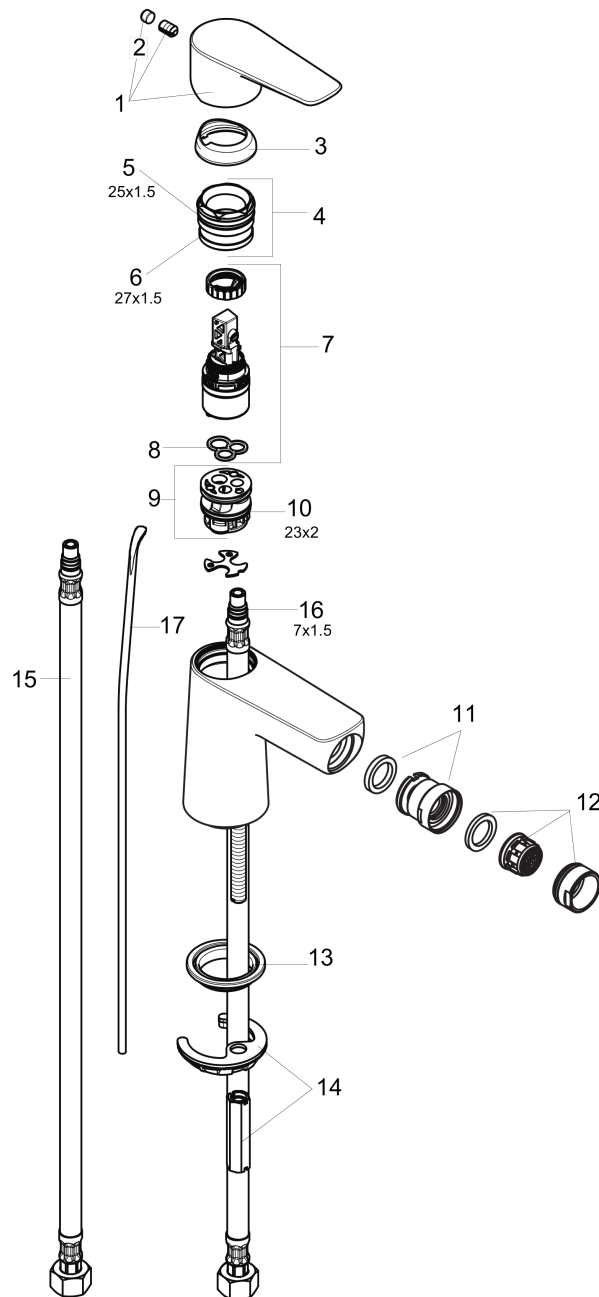

Talis E
Single-Hole Bidet Faucet

Finishes : **brushed nickel** Part no. : **71720821**

Description

Features

- Pivoting aerator
- Ceramic cartridge
- Includes pop-up drain

Item details

List Price \$ 242.00

Compliance

Product image

Scale drawing

Talis E
Single-Hole Bidet Faucet
 Finishes : **brushed nickel**

Part no. : **71720821**

Exploded drawing

Year of production: **>10/16**

Talis E
Single-Hole Bidet Faucet

Finishes : **brushed nickel** Part no. : **71720821**

Spare parts list

Year of production: >10/16

Pos.	Description	Part no.	Price	PU
1	handle	92687820	-	1
2	screw cover	95704000	-	1
3	flange	92625820	-	1
4	nut	92689000	-	1
5	O-ring 25x1,5	98146000	-	1
6	O-ring 27x1,5	92527000	-	1
7	cartridge, assy	95973001	-	1
8	seal	98865000	-	1
9	adapter for cartridge	98866000	-	1
10	O-ring 23x2	98398000	-	1
11	ball joint	96050820	-	1
12	aerator M24x1 (5 l/min)	95379820	-	1
13	seal Ø 42	98722000	-	1
14	fixing set	96016000	-	1
15	connection hose 18½" M8x0,75 3/8"	96321001	-	1
16	O-ring 7x1,5	98422000	-	1
17	pull rod	96657820	-	1
a	pop up waste	88509820	-	1
b	screw M8 x 68	97736000	-	1