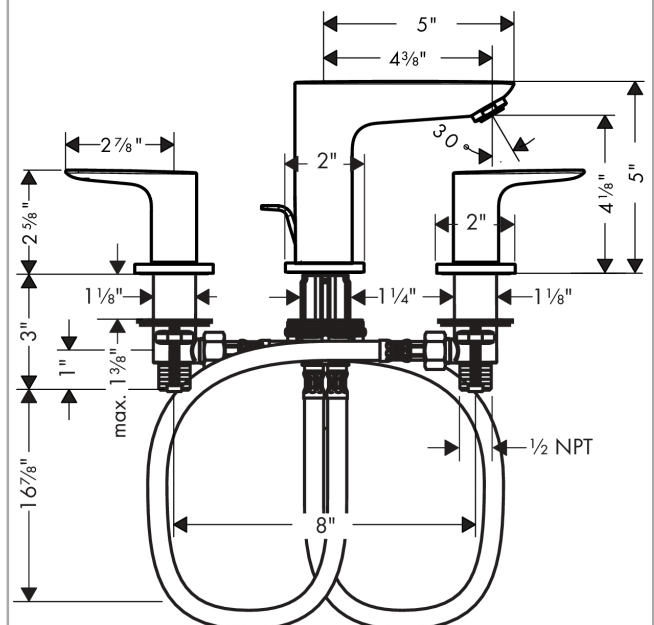

Talis E
Widespread Faucet 150 with Pop-Up Drain, 1.2 GPM
 Finishes : **brushed nickel** Part no. : **71733821**

Description

Features

- Aerated spray
- Flow: 1.2 GPM (4.5 L/Min)
- 90° ceramic valves
- Includes pop-up drain

Item details

List Price \$ 419.00

Technology

Compliance

Product image

Scale drawing

Talis E
Widespread Faucet 150 with Pop-Up Drain, 1.2 GPM
 Finishes : **brushed nickel** Part no. : **71733821**

Exploded drawing

Year of production: >11/16

Talis E

Widespread Faucet 150 with Pop-Up Drain, 1.2 GPM

Finishes : **brushed nickel** Part no. : **71733821**

Spare parts list

Year of production: >11/16

Pos.	Description	Part no.	Price	PU
1	spout cpl.	92785820	-	1
2	O-ring 18x2,5	98139000	-	1
3	escutcheon Ø 53 mm	95272820	-	1
4	O-ring 11x2	98127000	-	1
5	fixing set (Ø 32)	13961000	-	1
6	lever collar	97548000	-	1
7	connection hose 450 mm M8x0,75 G3/8	97206000	-	1
8	handle	92779820	-	1
9	handle fixing set	94184000	-	1
10	set of color-rings cold / hot water	95819000	-	1
11	escutcheon Ø 52 mm	97285820	-	1
12	stop valve cpl.	97357001	-	1
13	nut	92854000	-	1
14	O-Ring 32x2,5	96364000	-	1
15	O-ring 40x3	92634000	-	1
16	shut off unit right closing	94009000	-	1
17	shut off unit left closing	94008000	-	1
18	pull rod	96657820	-	1
19	aerator M24x1 (4,5 l/min)	92877820	-	1
a	pop up waste	88509820	-	1