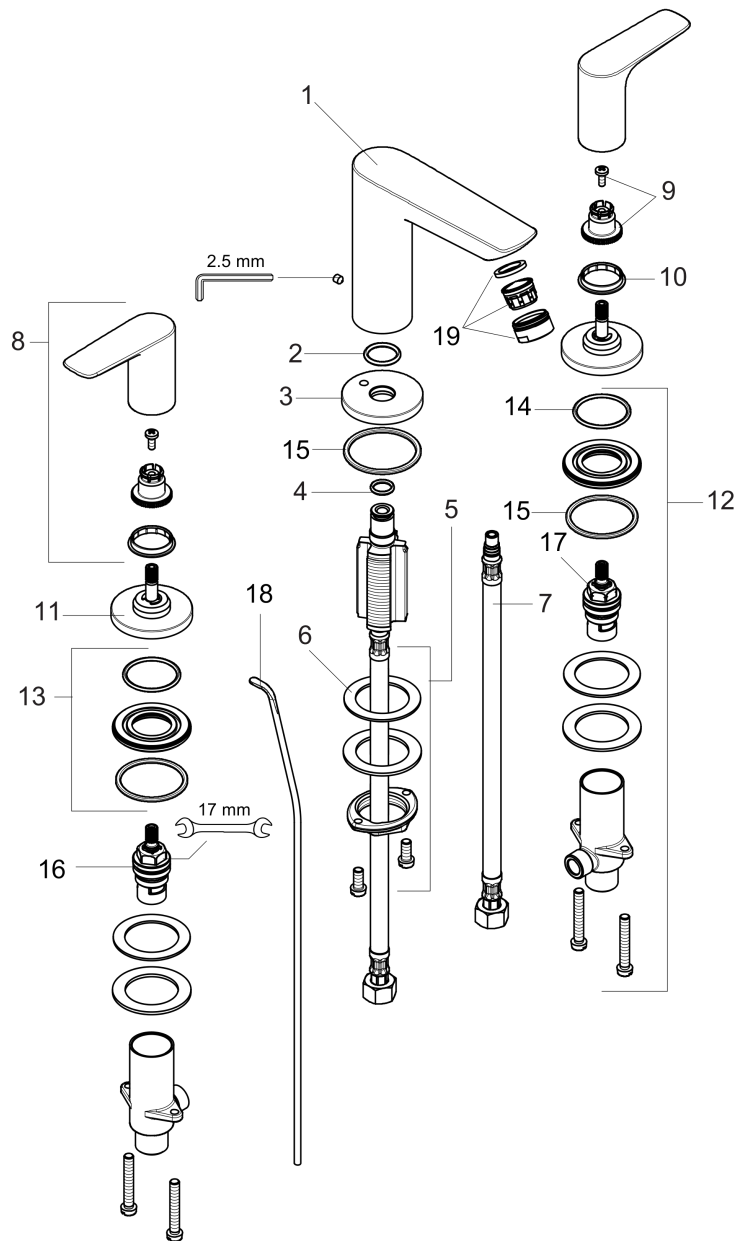

Talis E
Widespread Faucet 150 with Pop-Up Drain, 1.2 GPM
 Finishes : **brushed nickel** Part no. : **71733821**

Description

Features

- Aerated spray
- Flow: 1.2 GPM (4.5 L/Min)
- 90° ceramic valves
- Includes pop-up drain

Item details

List Price \$ 419.00

Technology

Compliance

Product image

Scale drawing

Talis E
Widespread Faucet 150 with Pop-Up Drain, 1.2 GPM
 Finishes : **brushed nickel** Part no. : **71733821**

Exploded drawing

Year of production: >11/16

Talis E

Widespread Faucet 150 with Pop-Up Drain, 1.2 GPM

Finishes : **brushed nickel** Part no. : **71733821**

Spare parts list

Year of production: >11/16

Pos.	Description	Part no.	Price	PU
1	spout cpl.	92785820	-	1
2	O-ring 18x2,5	98139000	-	1
3	escutcheon Ø 53 mm	95272820	-	1
4	O-ring 11x2	98127000	-	1
5	fixing set (Ø 32)	13961000	-	1
6	lever collar	97548000	-	1
7	connection hose 450 mm M8x0,75 G3/8	97206000	-	1
8	handle	92779820	-	1
9	handle fixing set	94184000	-	1
10	set of color-rings cold / hot water	95819000	-	1
11	escutcheon Ø 52 mm	97285820	-	1
12	stop valve cpl.	97357001	-	1
13	nut	92854000	-	1
14	O-Ring 32x2,5	96364000	-	1
15	O-ring 40x3	92634000	-	1
16	shut off unit right closing	94009000	-	1
17	shut off unit left closing	94008000	-	1
18	pull rod	96657820	-	1
19	aerator M24x1 (4,5 l/min)	92877820	-	1
a	pop up waste	88509820	-	1