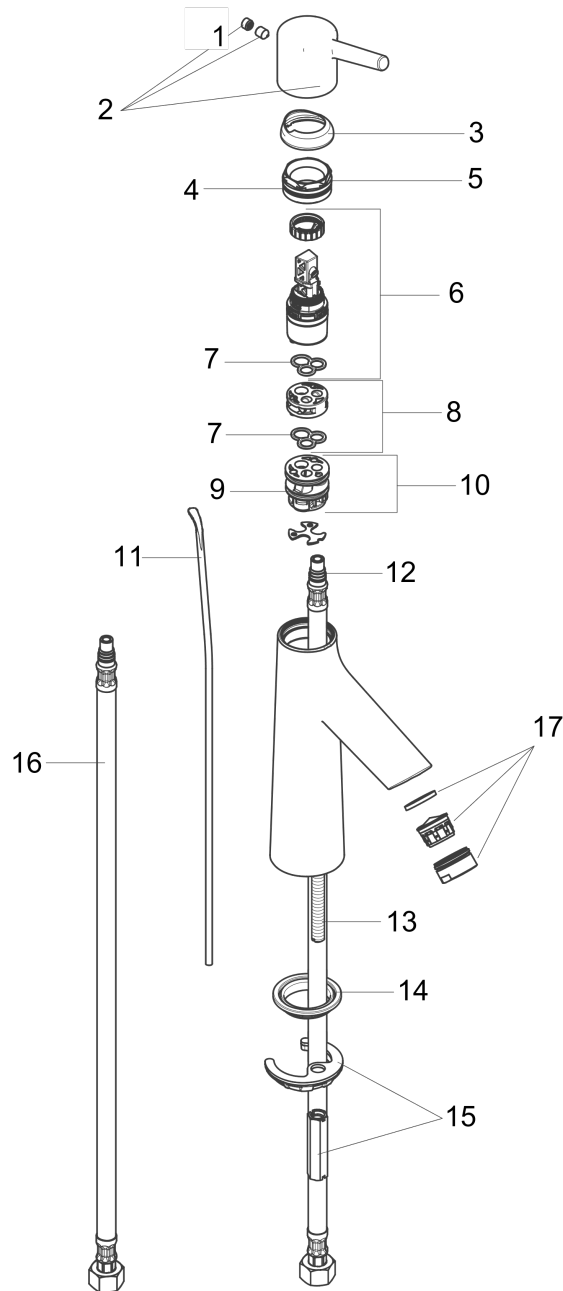

Talis S
Single-Hole Faucet 80 with Pop-Up Drain, 1.2 GPM
 Finishes : **chrome** Part no. : **72010001**

Description

Features

- Aerated spray
- Flow: 1.2 GPM (4.5 L/Min)
- Ceramic cartridge
- Includes pop-up drain

Item details

List Price \$ 218.00

Technology

Compliance

Product image

Scale drawing

Talis S
Single-Hole Faucet 80 with Pop-Up Drain, 1.2 GPM
 Finishes : **chrome** Part no. : **72010001**

Exploded drawing

Year of production: >08/16

Talis S
Single-Hole Faucet 80 with Pop-Up Drain, 1.2 GPM
 Finishes : **chrome** Part no. : **72010001**

Spare parts list

Year of production: >08/16

Pos.	Description	Part no.	Price	PU
1	screw cover	95704000	-	1
2	handle	92626000	-	1
3	flange	92625000	-	1
4	O-ring 27x1,5	92527000	-	1
5	nut	92627000	-	1
6	cartridge, assy	95973001	-	1
7	seal	98865000	-	1
8	adapter for cartridge	92628000	-	1
9	adapter for cartridge	98866000	-	1
10	O-ring 23x2	98398000	-	1
11	pull rod	96657000	-	1
12	O-ring 7x1,5	98422000	-	1
13	screw M8 x 68	97736000	-	1
14	seal Ø 42	98722000	-	1
15	fixing set	96016000	-	1
16	connection hose 18½" M8x0,75 3/8"	96321001	-	1
17	aerator M24x1 (4,5 l/min)	92877000	-	1
a	pop up waste	88509000	-	1