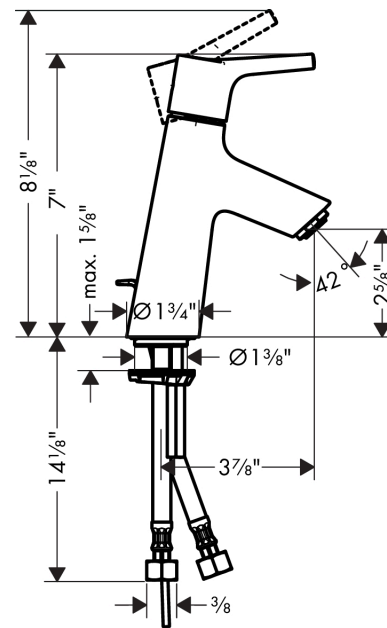

Talis S
Single-Hole Faucet 80 with Pop-Up Drain, 1.2 GPM
 Finishes : **chrome** Part no. : **72010001**

Description

Features

- Aerated spray
- Flow: 1.2 GPM (4.5 L/Min)
- Ceramic cartridge
- Includes pop-up drain

Item details

List Price \$ 218.00

Technology

Compliance

Product image

Scale drawing

Talis S
Single-Hole Faucet 80 with Pop-Up Drain, 1.2 GPM
 Finishes : **chrome** Part no. : **72010001**

Exploded drawing

Year of production: >08/16

Talis S
Single-Hole Faucet 80 with Pop-Up Drain, 1.2 GPM
 Finishes : **chrome** Part no. : **72010001**

Spare parts list

Year of production: >08/16

Pos.	Description	Part no.	Price	PU
1	screw cover	95704000	-	1
2	handle	92626000	-	1
3	flange	92625000	-	1
4	O-ring 27x1,5	92527000	-	1
5	nut	92627000	-	1
6	cartridge, assy	95973001	-	1
7	seal	98865000	-	1
8	adapter for cartridge	92628000	-	1
9	adapter for cartridge	98866000	-	1
10	O-ring 23x2	98398000	-	1
11	pull rod	96657000	-	1
12	O-ring 7x1,5	98422000	-	1
13	screw M8 x 68	97736000	-	1
14	seal Ø 42	98722000	-	1
15	fixing set	96016000	-	1
16	connection hose 18½" M8x0,75 3/8"	96321001	-	1
17	aerator M24x1 (4,5 l/min)	92877000	-	1
a	pop up waste	88509000	-	1