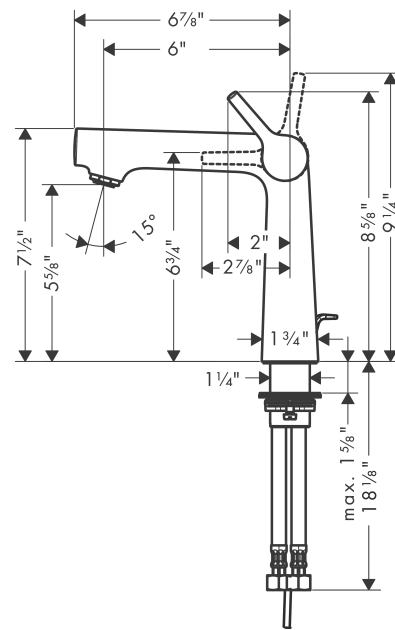

Talis S
Single-Hole Faucet 140 with Pop-Up Drain, 1.2 GPM
 Finishes : **chrome** Part no. : **72113001**

Description

Features

- Aerated spray
- Flow: 1.2 GPM (4.5 L/Min)
- Ceramic cartridge
- Includes pop-up drain

Item details

List Price \$ 432.00

Technology

Compliance

Product image

Scale drawing

Talis S
Single-Hole Faucet 140 with Pop-Up Drain, 1.2 GPM
 Finishes : **chrome** Part no. : **72113001**

Exploded drawing

Year of production: >09/16

Talis S
Single-Hole Faucet 140 with Pop-Up Drain, 1.2 GPM
 Finishes : **chrome** Part no. : **72113001**

Spare parts list

Year of production: >09/16

Pos.	Description	Part no.	Price	PU
1	handle	92771000	-	1
2	screw cover	95704000	-	1
3	flange	95493000	-	1
4	nut	95178000	-	1
5	O-ring 24x2	98388000	-	1
6	cartridge, assy	95973001	-	1
7	seal	98865000	-	1
8	aerator M24x1 (4,5 l/min)	92812000	-	1
9	flat seal	98749000	-	1
10	fixing set (Ø 32)	13961000	-	1
11	lever collar	97548000	-	1
12	connection hose 23½" M10x1 3/8"	14099001	-	1
13	O-ring 8x1,75	97827000	-	1
14	pull rod	96657000	-	1
15	hollow set screw M6x10 DIN 916	96029000	-	1
a	pop up waste	88509000	-	1
b	fixation extension 35 mm	13898000	-	1