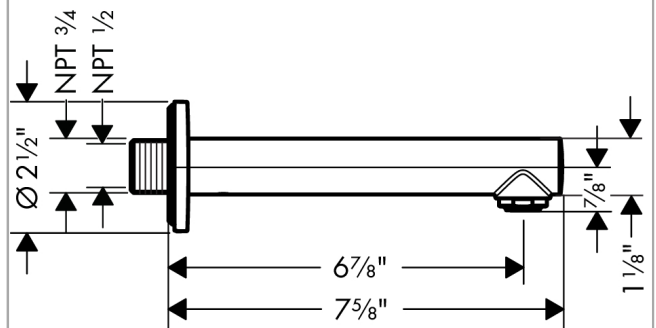

Talis S

Tube Spout

Finishes : **chrome** Part no. : **72410001**

Description

Features

- Solid brass

Item details

List Price \$ 153.00

Compliance

Product image

Scale drawing

Talis S
Tub Spout
 Finishes : **chrome** Part no. : **72410001**

Exploded drawing

Year of production: 11/16 - 03/17

Talis S
Tub Spout
 Finishes : **chrome** Part no. : **72410001**

Spare parts list

Year of production: **11/16 - 03/17**

Pos.	Description	Part no.	Price	PU
1	O-ring 13x2	98128000	-	1
2	aerator M24x1 (30 l/min)	96512000	-	1