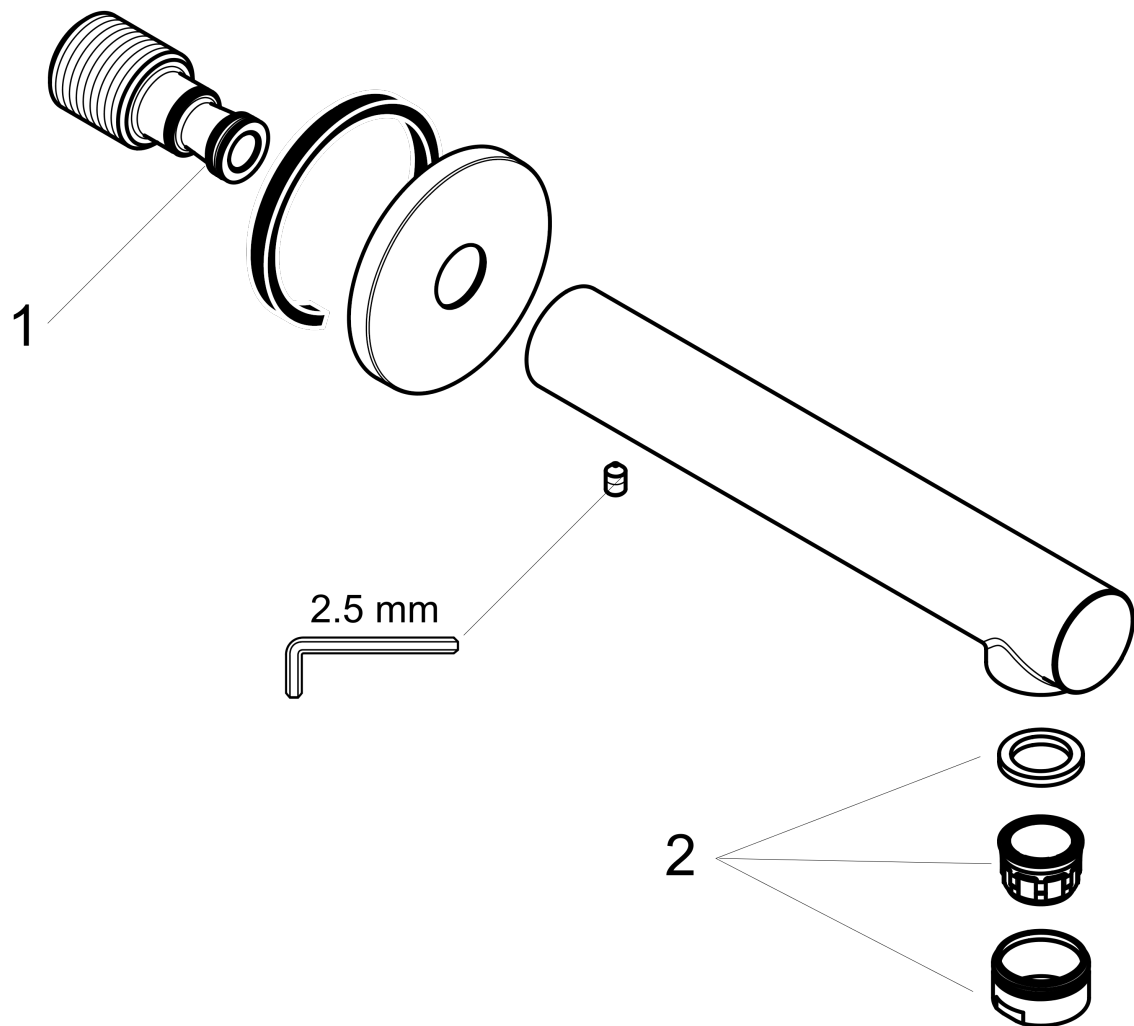

Talis S

Tube Spout

Finishes : **chrome** Part no. : **72410001**

Description

Features

- Solid brass

Item details

List Price \$ 153.00

Compliance

Product image

Scale drawing

Talis S
Tub Spout
 Finishes : **chrome** Part no. : **72410001**

Exploded drawing

Year of production: 11/16 - 03/17

Talis S
Tub Spout
 Finishes : **chrome** Part no. : **72410001**

Spare parts list

Year of production: **11/16 - 03/17**

Pos.	Description	Part no.	Price	PU
1	O-ring 13x2	98128000	-	1
2	aerator M24x1 (30 l/min)	96512000	-	1