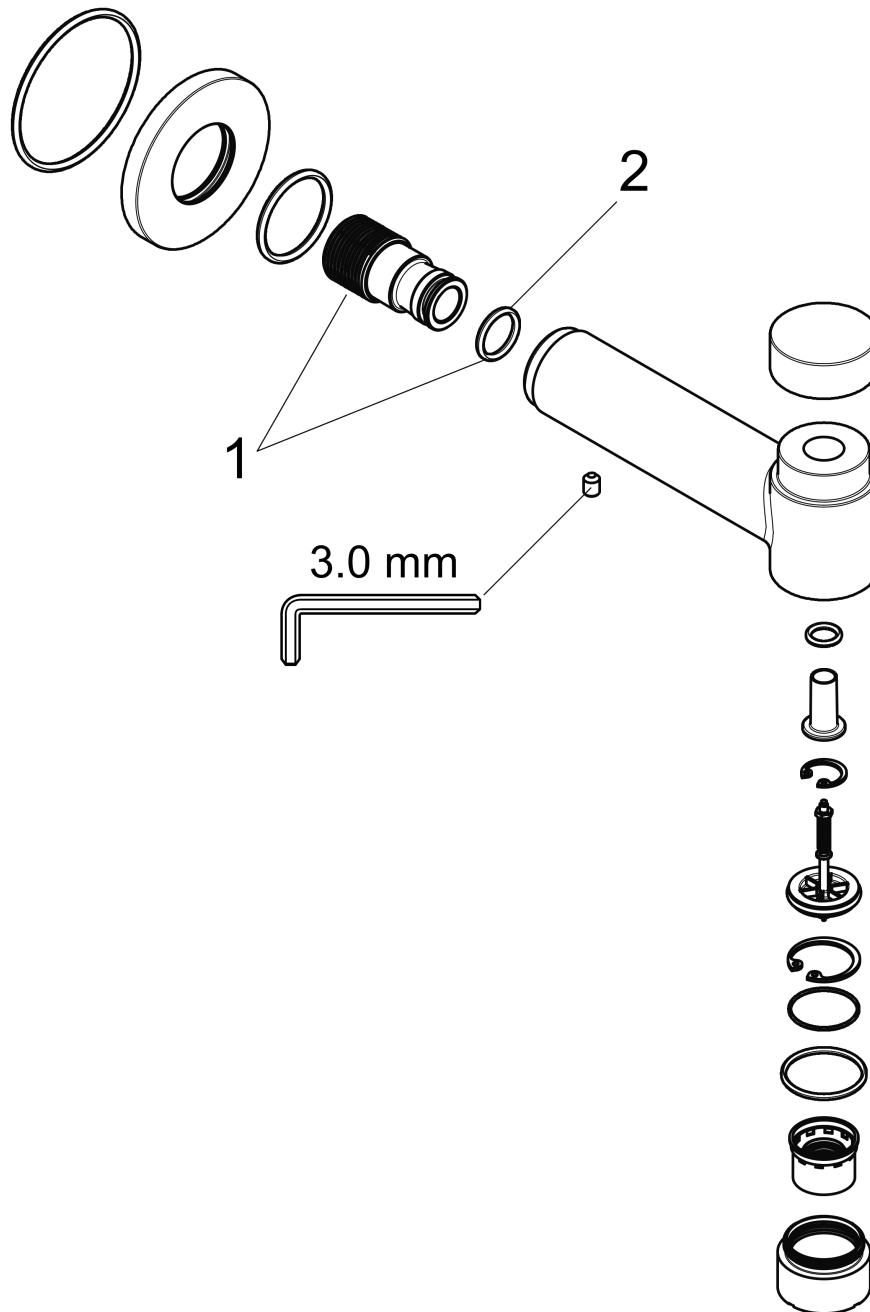

**Talis S**  
**Tube Spout with Diverter**  
 Finishes : **chrome** Part no. : **72411001**

**Description**

**Features**

- Solid brass
- Includes: 1/2" female and 3/4" male adaptor

**Item details**

List Price \$ 188.00

**Compliance**

**Product image**

**Scale drawing**

**Talis S**  
**Tab Spout with Diverter**  
 Finishes : **chrome**    Part no. : **72411001**

Exploded drawing

Year of production: >11/16

**Talis S**  
**Tub Spout with Diverter**  
 Finishes : **chrome**    Part no. : **72411001**

**Spare parts list**

Year of production: >11/16

Pos.	Description	Part no.	Price	PU
1	connecting thread	96472001	-	1
2	O-ring 16x2,5	98134000	-	1