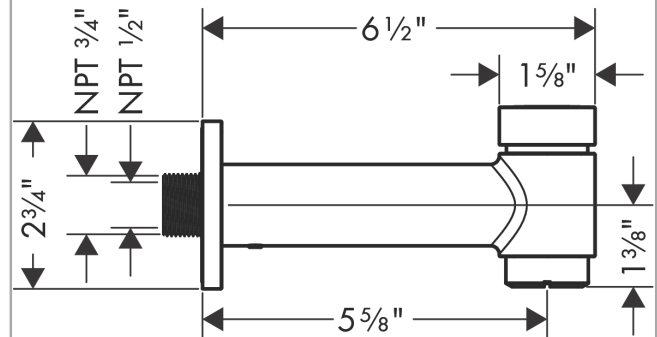

**Talis S**  
**Tube Spout with Diverter**  
 Finishes : **chrome** Part no. : **72411001**

**Description**

**Features**

- Solid brass
- Includes: 1/2" female and 3/4" male adaptor

**Item details**

List Price \$ 188.00

**Compliance**

**Product image**

**Scale drawing**

**Talis S**  
**Tab Spout with Diverter**  
 Finishes : **chrome**    Part no. : **72411001**

Exploded drawing

Year of production: >11/16

**Talis S**  
**Tub Spout with Diverter**  
 Finishes : **chrome**    Part no. : **72411001**

**Spare parts list**

Year of production: >11/16

Pos.	Description	Part no.	Price	PU
1	connecting thread	96472001	-	1
2	O-ring 16x2,5	98134000	-	1