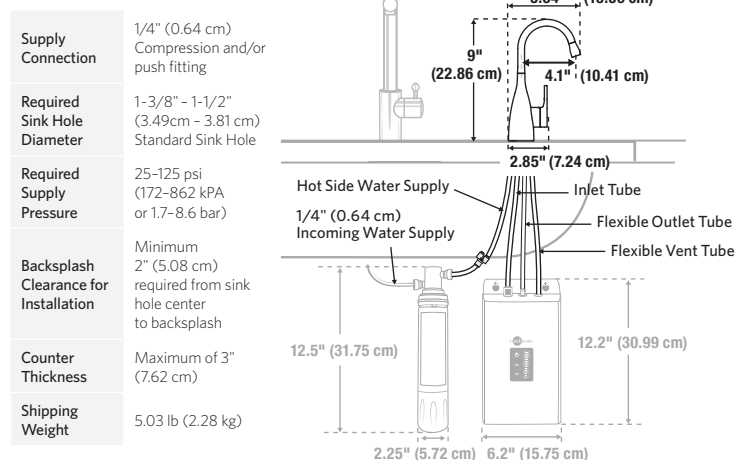

TRANSITIONAL 1020

Instant Hot Water Faucet FH1020

FEATURES:

- Hot only faucet – dispenses near-boiling water
- For use with an InSinkErator instant hot water tank and filtration system (sold separately)
- Self-closing hot valve for automatic shut off
- Handle moves forward to avoid hitting backsplash
- Spout swivels 360° for convenience

MATERIAL:

- Reverse osmosis certified and compatible per NSF/ANSI 58
- Solid brass construction
- Corrosion resistant ceramic disc valve

FINISHES:

Chrome • Stainless Steel • Arctic Steel • Classic Oil Rubbed Bronze

WARRANTY:

We Come To You® 5-Year In-Home Limited Warranty. Covers parts and labor.

The complete InSinkErator warranty is included in the Care & Use booklet with each unit.

CERTIFICATIONS:

NSF/ANSI 372 • NSF/ANSI 58 • NSF/ANSI 42/53
NSF/ANSI 61 • ASME A112.18.1 • UPC Certified
ASSE 1023 • ADA Compliant

USA: 1.800.558.5700 www.insinkerator.com
CA: 1.800.561.1700 www.insinkerator.ca

InSinkErator may make improvements and/or changes in the specifications at any time, in its sole discretion, without notice or obligation and further reserves the right to change or discontinue models.

©2020 InSinkErator, InSinkErator® is a business unit of Emerson Electric Co. All rights reserved.