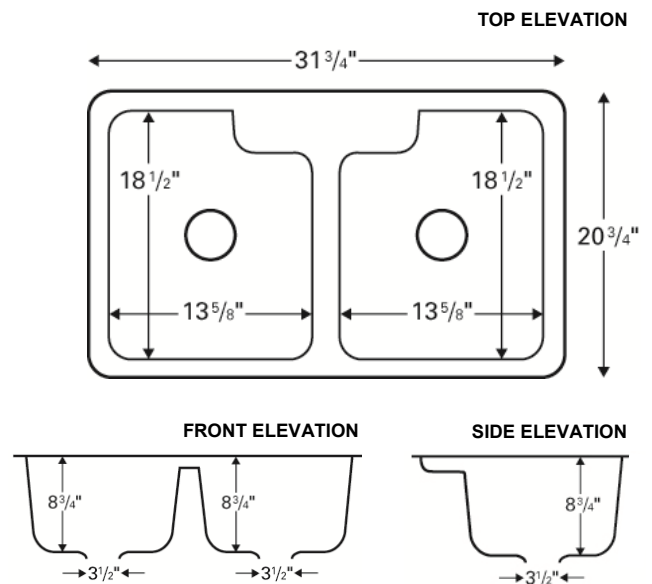

Features and Specifications:

- Double equal bowl kitchen sink with faucet deck
- Outside dimensions: 31-3/4" x 20-3/4" x 8-3/4"
- Manufactured from an ultra high density, 100% pure acrylic resin
- Manufactured by thermoforming using heat and vacuum
- Underside reinforced with an FRP backing
- 1-1/4" x 3/4" machined resin matrix rim
- Heat, scratch and chip resistant
- Stain and thermal shock proof
- Completely non-porous
- Can only be installed in new countertops, not existing countertops with existing sink cutout
- Undermount installation required. May not be top mounted
- This sink may be seamlessly installed in solid surface and laminate countertops
- This sink may be undermounted to all stone products. 1/8" overhang recommended
- Available colors: Bisque and White
- Supplied without mounting adhesive, clips or template
- Digital templates for CNC machines available at www.karran.com
- Strainer baskets shown not included with sink

ALL DIMENSIONS ACCURATE TO 1/4"

Acrylic Series Sink Installed in Laminate

Acrylic Series Sink Installed in Solid Surface

Certifications: