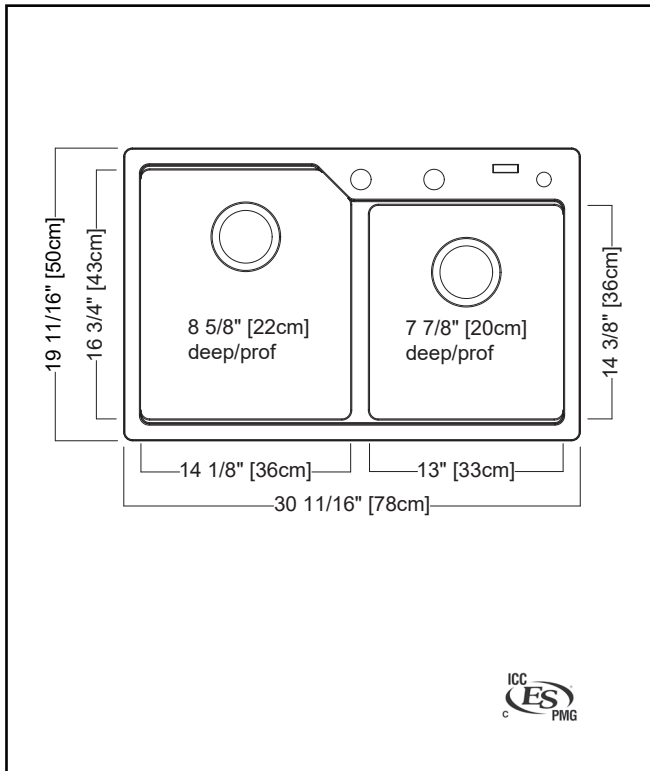

KINDRED

GRANITE SERIES

DOUBLE BOWL 31" TOPMOUNT/DROP IN SINK

MODEL: MGCM2031-9MBK (MATTE BLACK)

MODEL: MGCM2031-9PWT (POLAR WHITE)

MODEL: MGCM2031-9CHA (CHAMPAGNE)

MODEL: MGCM2031-9ON (ONYX)

MODEL: MGCM2031-9ES (MOCHA)

TECHNICAL FEATURES

OVERALL SINK SIZE (OD)	19 11/16" FB x 30 11/16" LR
LARGE BOWL SIZE (ID)	16 3/4" FB x 14 1/8" LR x 8 5/8" DP
SMALL BOWL SIZE (ID)	14 3/8" FB x 13" LR x 7 7/8" DP
MINIMUM CABINET SIZE	33"
CORNER RADIUS	15 mm
DRAIN HOLE LOCATION	Rear
INSTALLATION TYPE	Topmount/Drop In
SOUND DAMPENING	Natural Sound Absorbing
WEIGHT	49.0 lbs
WARRANTY	Limited Lifetime
COUNTRY OF ORIGIN	Slovakia