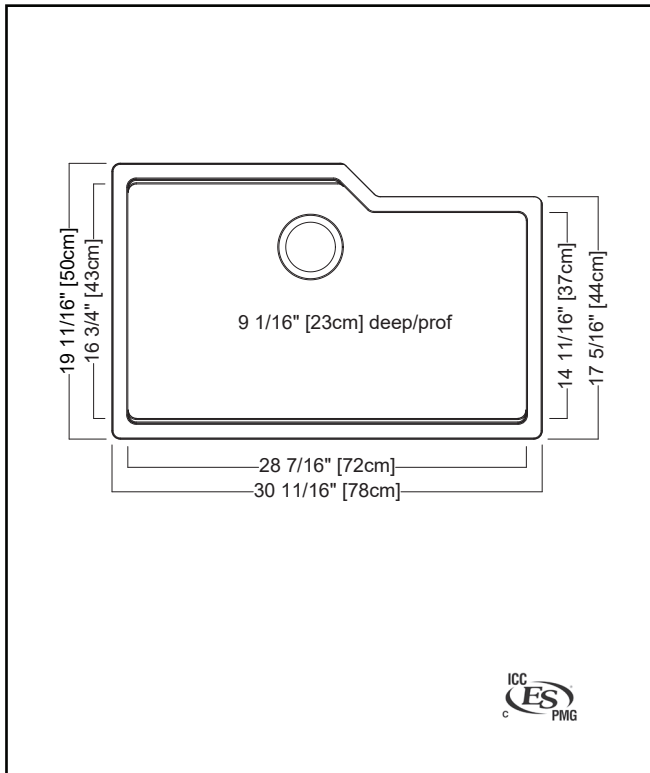

### TECHNICAL FEATURES

OVERALL SINK SIZE (OD)	19 11/16" FB x 31 11/16" LR
BOWL SIZE (ID)	16 3/4" FB x 28 7/16" LR x 9 1/16" DP
MINIMUM CABINET SIZE	33"
CORNER RADIUS	15 mm
DRAIN HOLE LOCATION	Rear
INSTALLATION TYPE	Undermount
SOUND DAMPENING	Natural Sound Absorbing Material
WEIGHT	33.0 lbs
WARRANTY	Limited Lifetime
COUNTRY OF ORIGIN	Slovakia