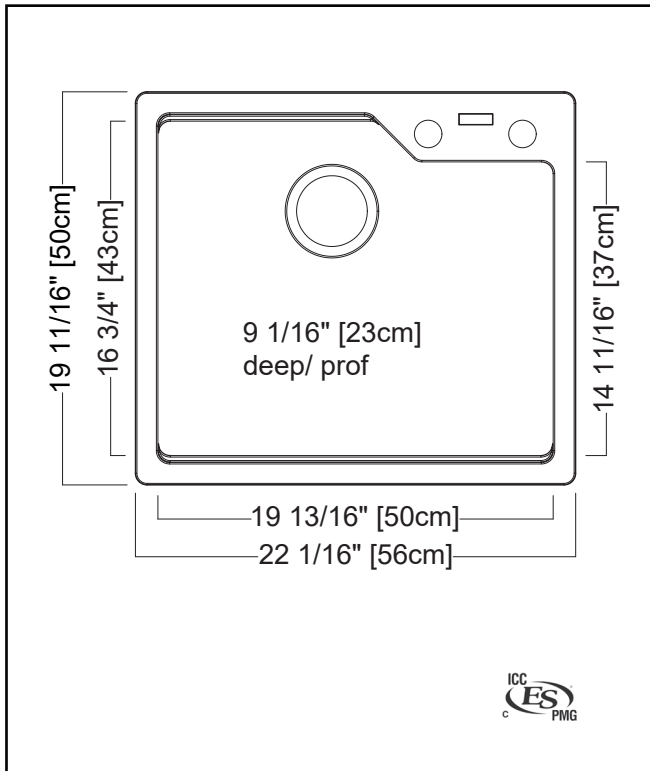

TECHNICAL FEATURES

| | |
|------------------------|--|
| OVERALL SINK SIZE (OD) | 19 11/16" FB x 22 1/16" LR |
| BOWL SIZE (ID) | 16 3/4" FB x 19 13/16" LR x 9 1/16" DP |
| MINIMUM CABINET SIZE | 24" |
| CORNER RADIUS | 15 mm |
| DRAIN HOLE LOCATION | Rear |
| INSTALLATION TYPE | Topmount/Drop In |
| SOUND DAMPENING | Natural Sound Absorbing Material |
| WEIGHT | 27.0 lbs |
| WARRANTY | Limited Lifetime |
| COUNTRY OF ORIGIN | Slovakia |