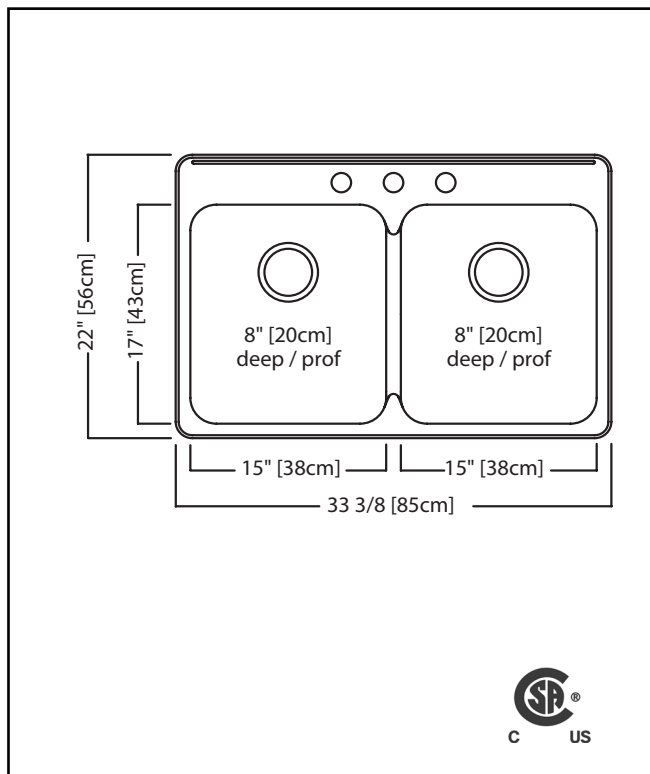

### DOUBLE BOWL 20 GAUGE TOPMOUNT/DROP IN

MODEL: QDLA2233-8-4 (4 FAUCET HOLES)

MODEL: QDLA2233-8-3 (3 FAUCET HOLES)

MODEL: QDLA2233-8-1 (1 FAUCET HOLE)

- ✓ EZ Torque hassle-free installation system that simplifies the installation process...just drop and drill
- ✓ Sound dampening system that reduces excess noise from running water and disposal vibration
- ✓ Rear off-set drain maximizes the usable bottom surface of the bowl while also creating extra cabinet space beneath the sink
- ✓ Resilient finish offers lasting durability

### TECHNICAL FEATURES

OVERALL SINK SIZE (OD)	22" FB x 33 3/8" LR
EQUAL BOWL SIZES (ID)	16" FB x 15" LR x 8" DP
MINIMUM CABINET SIZE	36"
MATERIAL	20 Gauge
CORNER RADIUS	50 mm
STAINLESS STEEL FINISH	Satin Finish with Mirror Finished Rim
DRAIN HOLE LOCATION	Rear
INSTALLATION TYPE	Topmount/Drop In
SOUND COATING	Undercoating
WEIGHT	17.2 lbs
WARRANTY	Limited Lifetime
COUNTRY OF ORIGIN	Canada