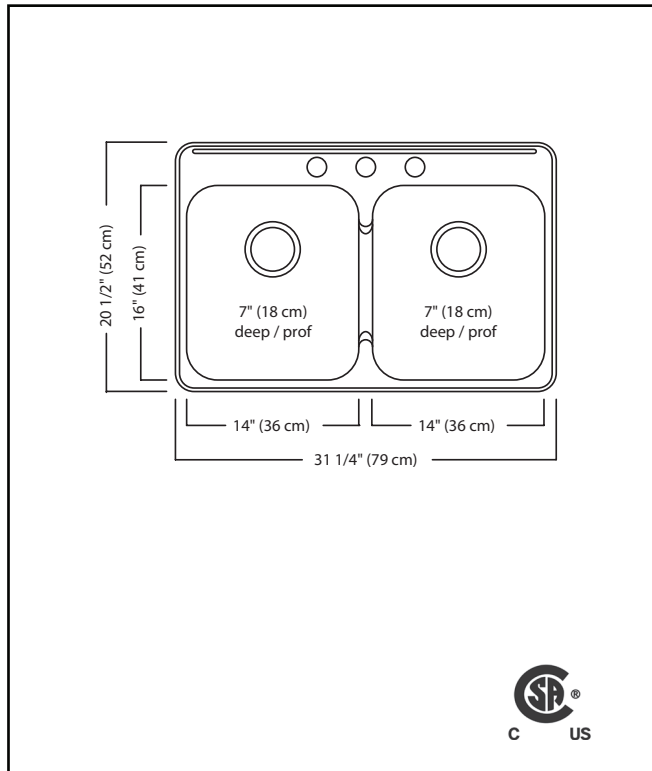

KINDRED

REGINOX

DOUBLE BOWL 20 GAUGE TOPMOUNT/DROP IN

MODEL: RDL2031-3 (3 FAUCET HOLES)

MODEL: RDL2031-1 (1 FAUCET HOLE)

- ✓ EZ Torque hassle-free installation system that simplifies the installation process...just drop and drill
- ✓ Sound dampening system that reduces excess noise from running water and disposal vibration
- ✓ Gently sloping corners make cleaning a breeze
- ✓ Resilient finish offers lasting durability

TECHNICAL FEATURES

OVERALL SINK SIZE (OD)	20 1/2" FB x 31 1/4" LR
EQUAL BOWL SIZES (ID)	16" FB x 14" LR x 7" DP
MINIMUM CABINET SIZE	33"
MATERIAL	20 Gauge
CORNER RADIUS	70 mm
STAINLESS STEEL FINISH	Linear Finish Bowl with Mirror Finished Rim
DRAIN HOLE LOCATION	Rear
INSTALLATION TYPE	Topmount/Drop In
SOUND COATING	Sound pads
WEIGHT	14.8lbs
WARRANTY	Limited Lifetime
COUNTRY OF ORIGIN	Canada