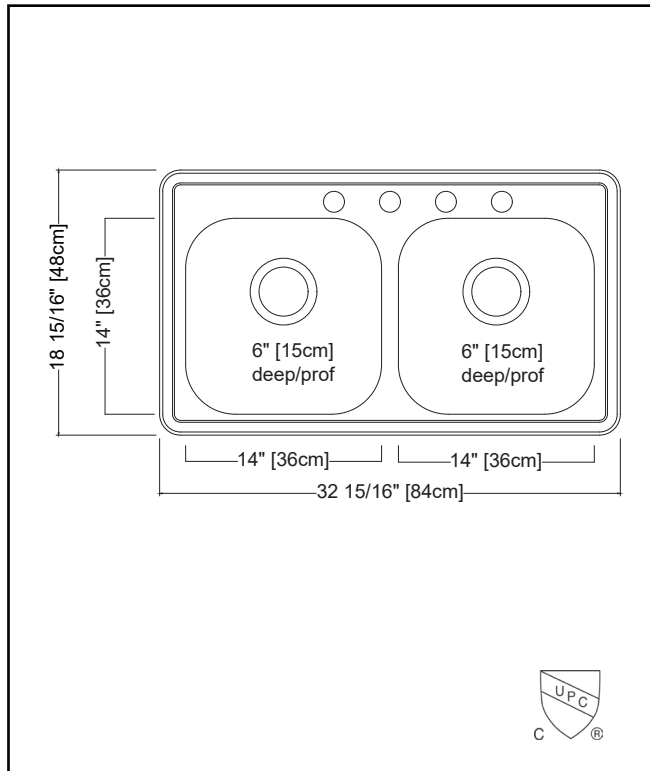

### DOUBLE BOWL 22 GAUGE TOPMOUNT/DROP IN

MODEL: RDLA3319-6-4CB (4 FAUCET HOLES)

- ✓ Worry free 22 gauge steel from the industry leader in stainless
- ✓ Sound dampening system that reduces excess noise from running water and disposal vibration
- ✓ Resilient finish offers lasting durability
- ✓ Topmount/Drop In installation is a favorite for quick kitchen upgrades due to ease of installation and versatility of placement

### TECHNICAL FEATURES

OVERALL SINK SIZE (OD)	18 5/16" FB x 32 15/16" LR
EQUAL BOWL SIZE (ID)	14" FB x 14" LR x 6" DP
MINIMUM CABINET SIZE	36"
MATERIAL	22 Gauge
CORNER RADIUS	90 mm
STAINLESS STEEL FINISH	Satin Finish
DRAIN HOLE LOCATION	Rear
INSTALLATION TYPE	Topmount/Drop In
SOUND COATING	Sound Pads
WEIGHT	13.0 lbs
WARRANTY	Limited Lifetime
COUNTRY OF ORIGIN	Vietnam