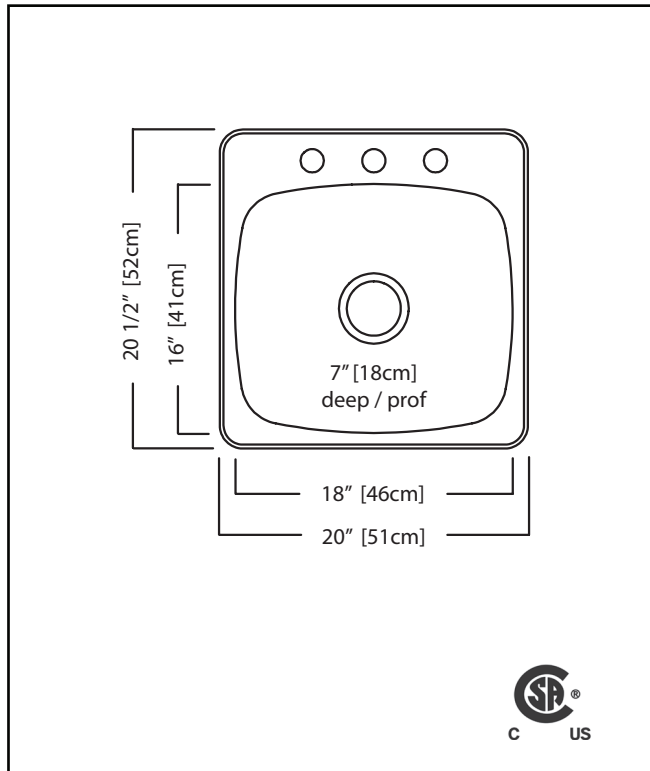

KINDRED

REGINOX

SINGLE BOWL 20 GAUGE TOPMOUNT/DROP IN

MODEL: RSL5251-3 (3 FAUCET HOLES)

MODEL: RSL5251-1 (1 FAUCET HOLE)

- ✓ EZ Torque hassle-free installation system that simplifies the installation process...just drop and drill
- ✓ Sound dampening system that reduces excess noise from running water and disposal vibration
- ✓ Gently sloping corners make cleaning a breeze
- ✓ Resilient finish offers lasting durability

TECHNICAL FEATURES

OVERALL SINK SIZE (OD)	20 9/16" FB x 20 1/8" LR
BOWL SIZE (ID)	16" FB x 18" LR x 7" DP
MINIMUM CABINET SIZE	24"
MATERIAL	20 Gauge
CORNER RADIUS	70 mm
STAINLESS STEEL FINISH	Linear Finish Bowl with Mirror Finished Rim
DRAIN HOLE LOCATION	Center
INSTALLATION TYPE	Topmount/Drop In
SOUND COATING	Sound pads
WEIGHT	9.0lbs
WARRANTY	Limited Lifetime
COUNTRY OF ORIGIN	Canada