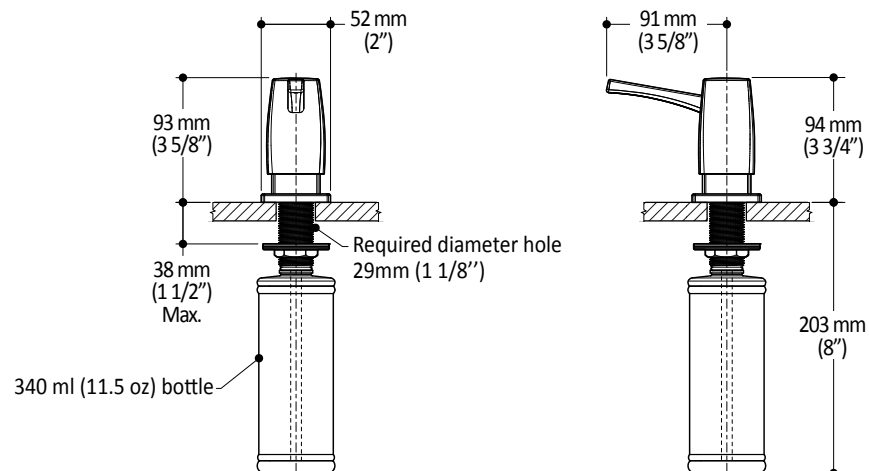

Important: Dimensions are approximated and are subject to changes. Please refer to the installation instructions.

Kalia inc.
1355, 2nd Street
Sainte-Marie (Quebec)
Canada G6E 1G9

Tel.: 1-418-387-9090
1 877 GO KALIA (1-877-465-2542)
Fax: 1-418-387-9089
www.kaliastyle.com