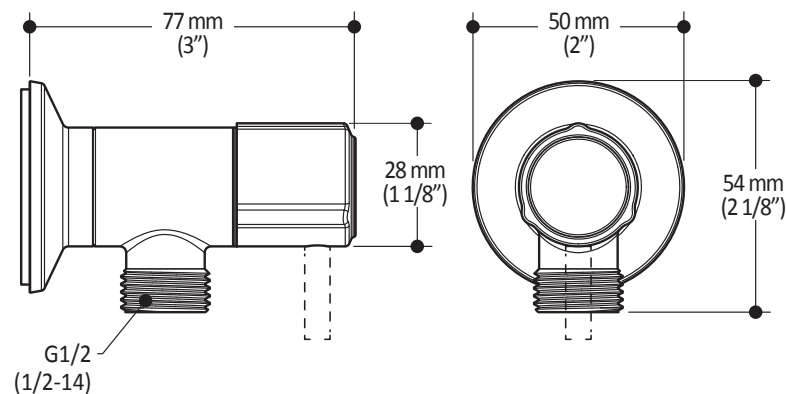

WARRANTY

Kalia Inc. guarantees all aspects of its products to be free of defects in material and workmanship for normal residential use. **Refer to the warranty included with the Kalia products for details.**

Product dimensions: