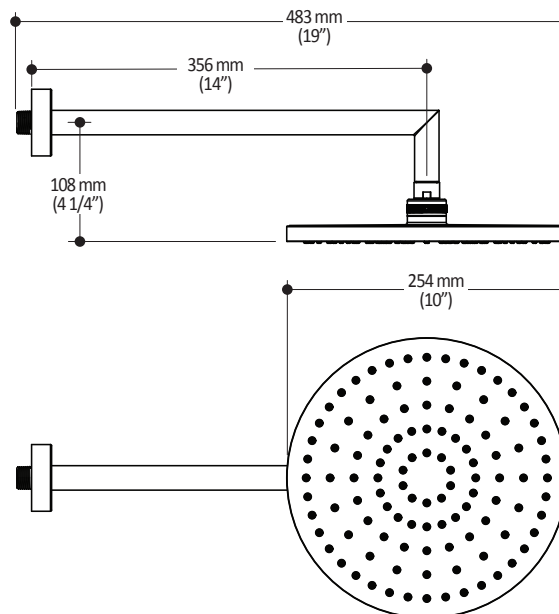

Important: Dimensions are approximated and are subject to changes. Please refer to the installation instructions.

Kalia inc.
1355, 2nd Street
Sainte-Marie (Quebec)
Canada G6E 1G9

t. 1-418-387-9090
1 877 GO KALIA (1-877-465-2542)
f. 1-418-387-9089
www.KaliaStyle.com