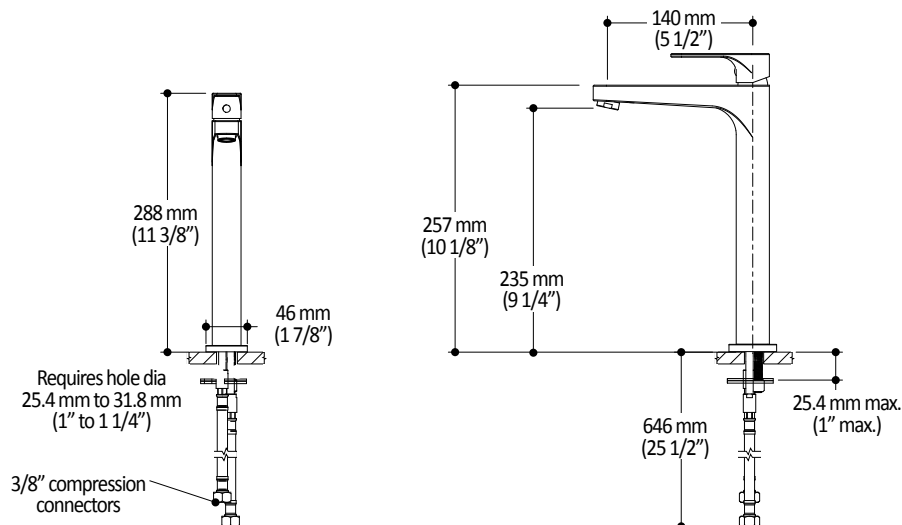

KONTOUR™

BF1286

Tall Single Hole Lavatory Faucet

SPECIFICATIONS

Features

- Solid brass construction
- Aerated and stream
- Single hole installation
- Ceramic disc valve cartridge
- Lead Free: Low lead product (less than 0.25%)

Colors (Finishes)

- Chrome : BF1286-110
- Chrome & black : BF1286-150

Certifications

The specified model meets or exceeds the following standards;

- ASME A112.18.1 / CSA B125.1
- ANSI / NSF 61-9

Packaging

- **Dimensions:** 587mm x 352mm x 117mm (23 1/8" x 13 5/8" x 4 5/8")
- **Volume:** 0.86 cu ft (0.024 cu m)
- **Total weight:** 4.75 lb (2.15 kg)

Maximum flow rate

- 8.3 liters/min. (2.2 gallons/min.)

Installation Notes

This product must be installed following the installation instructions provided.

WARRANTY

Kalia Inc. guarantees all aspects of its products to be free of defects in material and workmanship for normal residential use. **Refer to the warranty included with the Kalia products for details.**

Product dimensions:

Important: Dimensions are approximated and are subject to changes. Please refer to the installation instructions.

Kalia inc.
1355, 2nd Street
Sainte-Marie (Quebec)
Canada G6E 1G9

t. 1-418-387-9090
1 877 GO KALIA (1-877-465-2542)
f. 1-418-387-9089
www.KaliaStyle.com