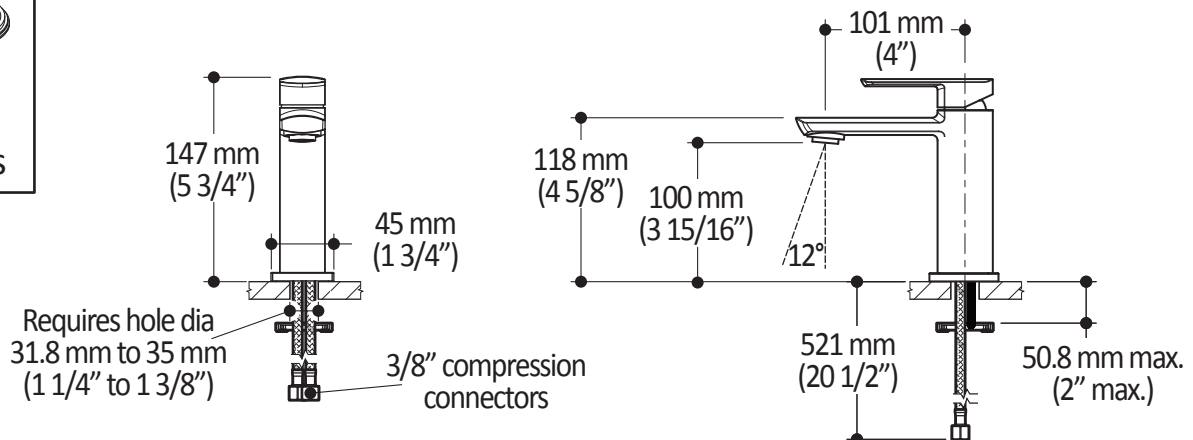

Kalia

ONCE UPON A TIME...WATER®

GRAFIK™

BF1290 Single Hole Lavatory Faucet With Push Drain

SPECIFICATIONS

Features

- Solid brass construction
- Aerated, hidden and adjustable stream (12°)
- Single hole installation
- Push drain and overflow
- Ceramic disc cartridge
- Lead Free: low lead product (less than 0.25%)

Colors (Finishes)

- Chrome: BF1290-110
- Black and chrome: BF1290-150
- Pure Nickel: BF1290-125

Maximum flow rate

- 8.3 L/min (2.2 gpm)

Certifications

The specified model meets or exceeds the following standards;

Product dimensions:

Important: Dimensions are approximated and are subject to changes. Please refer to the installation instructions.

ONCE UPON A TIME...WATER®

1355, 2nd Street, Industrial Park
Sainte-Marie (Québec)
Canada G6E 1G9