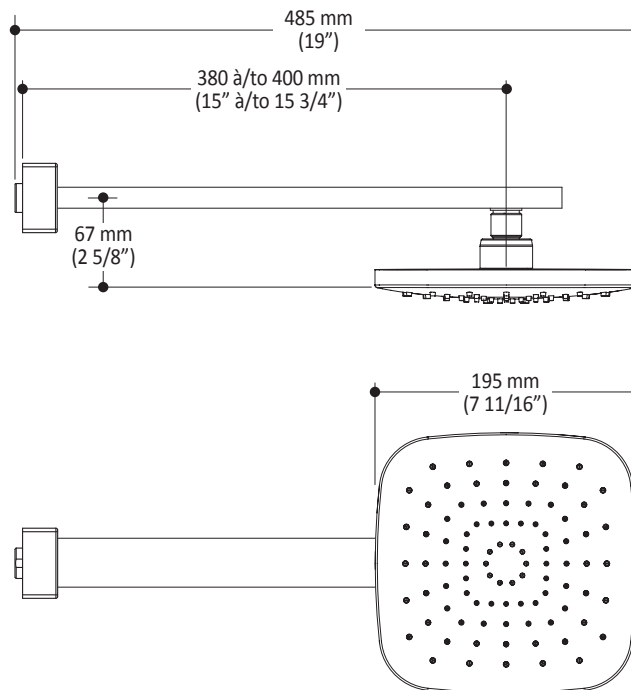

Important : Dimensions are approximated and are subject to changes. Please refer to the installation instructions.

Kalia

ONCE UPON A TIME...WATER®

1355, 2nd Street
Sainte-Marie (Quebec)
Canada G6E 1G9

T 418-387-9090
1-877-GO-KALIA (1-877-465-2542)
F 418-387-9089

KaliaStyle.com