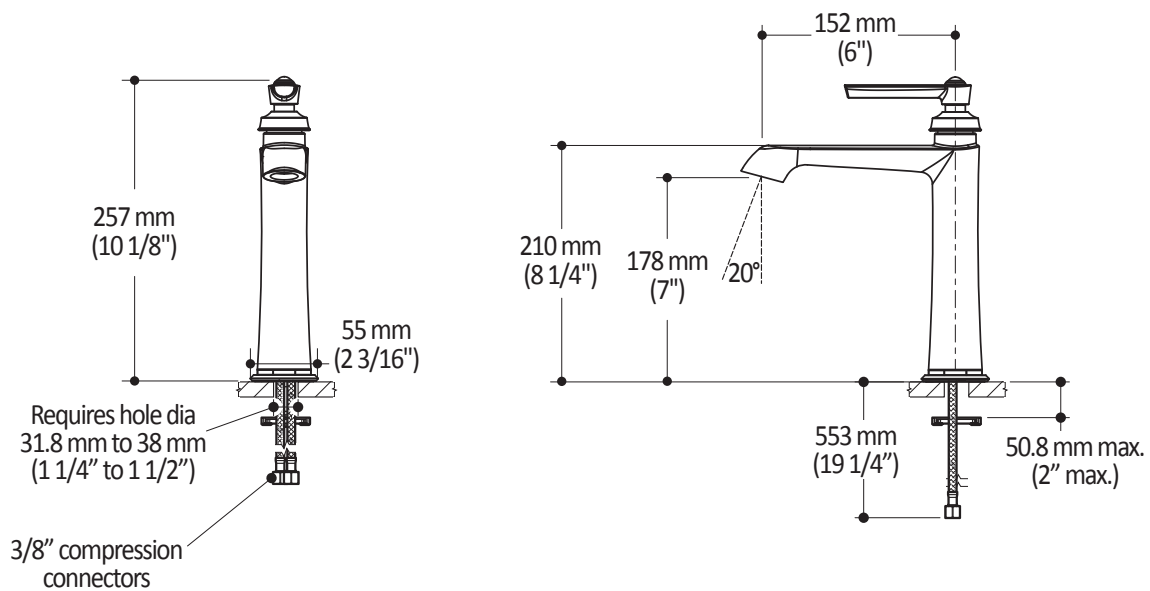

Colors (Finishes)

- Chrome: BF1482-110

Certifications

The specified model meets or exceeds the following standards;

Packaging

- **Dimensions:** 340 mm x 300 mm x 60 mm (13 3/8" x 11 3/4" x 2 3/8")
- **Volume:** 0.007 cu m (0.22 cu ft)
- **Total weight:** 2.2 kg (4.85 lb)

Product dimensions:

Important: Dimensions are approximated and are subject to changes. Please refer to the installation instructions.

ONCE UPON A TIME...WATER®

1355, 2nd Street, Industrial Park
Sainte-Marie (Québec)
Canada G6E 1G9