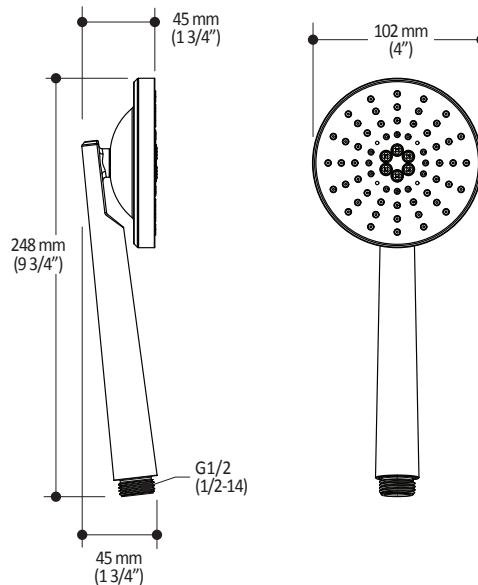

WARRANTY

Kalia Inc. guarantees all aspects of its products to be free of defects in material and workmanship for normal residential use. **Refer to the warranty included with the Kalia products for details.**

Product dimensions: