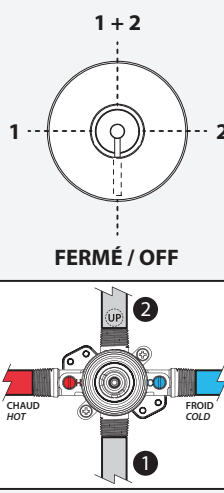

Configuration 2 voies

2-way configuration

Important: Dimensions are approximated and are subject to changes. Please refer to the installation instructions.