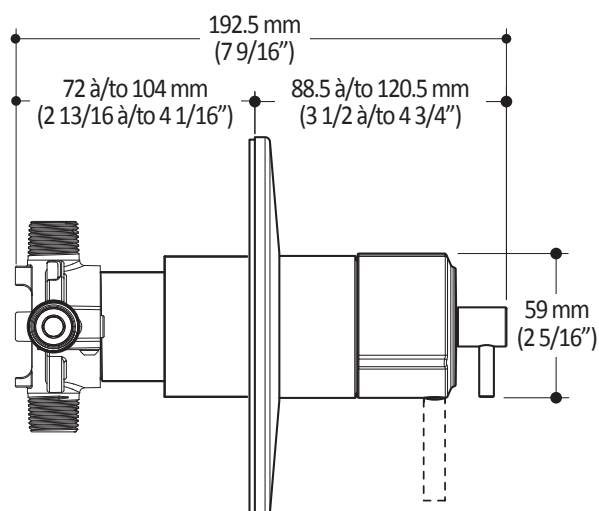

WARRANTY

Kalia Inc. guarantees all aspects of its products to be free of defects in material and workmanship for normal residential use. **Refer to the warranty included with the Kalia products for details.**

Product dimensions: