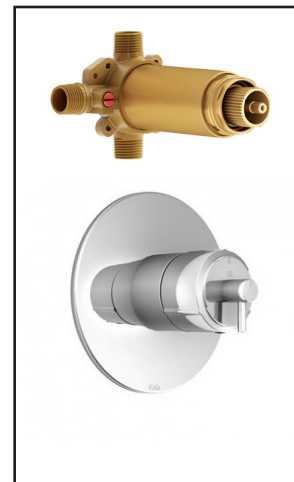

Features

- Solid brass construction
- No visible screw
- Integrated service stops
- Two male water inlets 1/2NPT threaded or welded
- Two male water outlets 1/2NPT threaded or welded
- Total adjustment of 32 mm (1 1/4")
- Can be installed back-to-back
- Support for better stability during installation included

Colors (Finishes)

- Chrome : BF1725-110
- Brushed Nickel PVD : BF1725-120

Certifications

The specified model meets or exceeds the following standards;

- ASME A112.18.1 / CSA B125.1
- ICCA117.1

Packaging

- **Dimensions:** 370 mm x 190 mm x 205 mm (14 5/8" x 7 1/2" x 8 1/8")
- **Volume:** 0.014 m³ (0.51 pi³)
- **Total weight:** 2.36 kg (5.25 lb)

Maximum flow rate

- 1 outlet = 25 L/min (6.6 gpm) at 60 psi
- 2 outlets = 29 L/min (7.7 gpm) at 60 psi