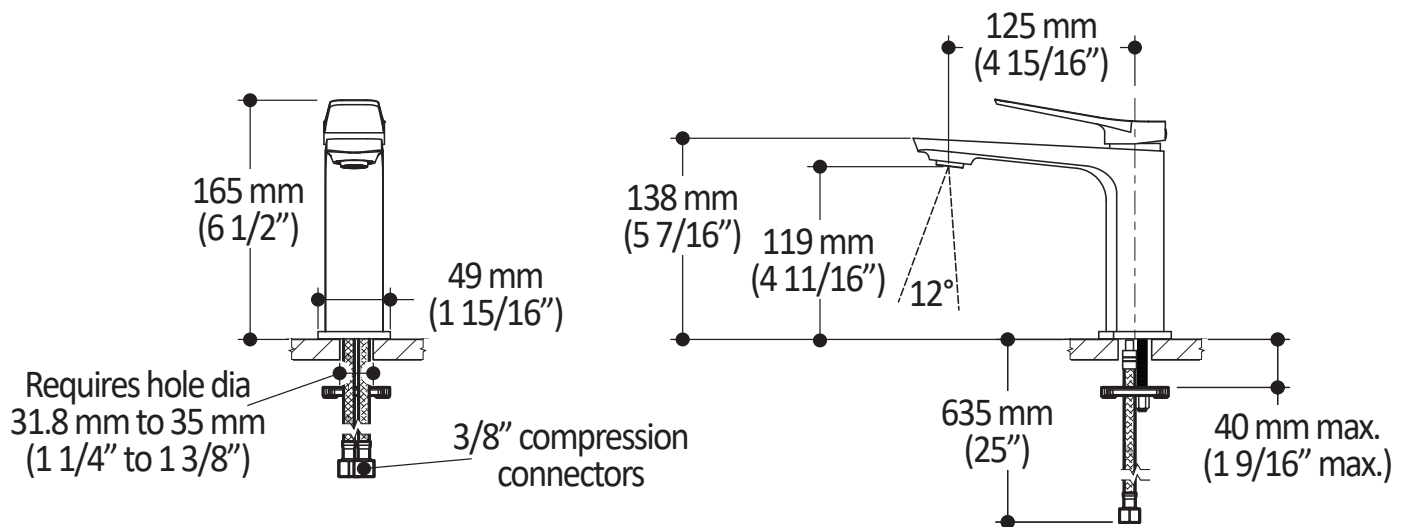

Product dimensions:

**Important:** Dimensions are approximated and are subject to changes. Please refer to the installation instructions.

ONCE UPON A TIME...WATER®

1355, 2<sup>nd</sup> Street, Industrial Park  
Sainte-Marie (Québec)  
Canada G6E 1G9