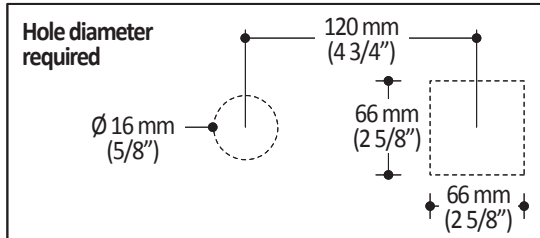

Important: Dimensions are approximated and are subject to changes. Please refer to the installation instructions.

ONCE UPON A TIME...WATER®

1355, 2nd Street, Industrial Park
Sainte-Marie (Québec)
Canada G6E 1G9

T 418-387-9090
1-877-GO-KALIA (1-877-465-2542)
F 418 387-9089

KaliaStyle.com