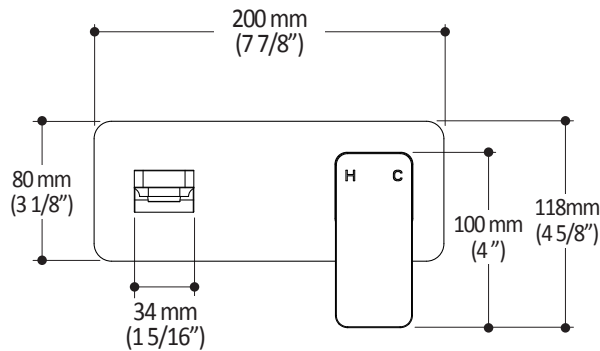

Colors (Finishes)

- Chrome: BF1978-110
- Matte black: BF1978-160

Maximum flow rate

- 5.7 L/min (1.5 gpm)

Certifications

The specified model meets or exceeds the following standards;

Installation Notes

This product must be installed following the installation instructions provided.

Product dimensions:

Important: Dimensions are approximated and are subject to changes. Please refer to the installation instructions.

ONCE UPON A TIME...WATER®

1355, 2nd Street, Industrial Park
Sainte-Marie (Québec)
Canada G6E 1G9