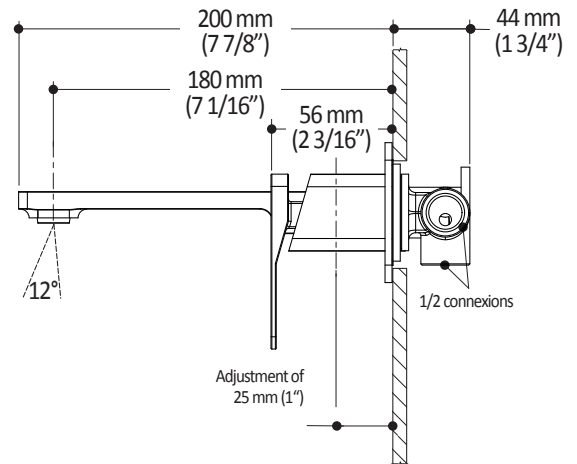

Colors (Finishes)

- Chrome: BF1978-110
- Matte black: BF1978-160

Maximum flow rate

- 5.7 L/min (1.5 gpm)

Certifications

The specified model meets or exceeds the following standards;

Installation Notes

This product must be installed following the installation instructions provided.

Product dimensions:

Important: Dimensions are approximated and are subject to changes. Please refer to the installation instructions.

ONCE UPON A TIME...WATER®

1355, 2nd Street, Industrial Park
Sainte-Marie (Québec)
Canada G6E 1G9