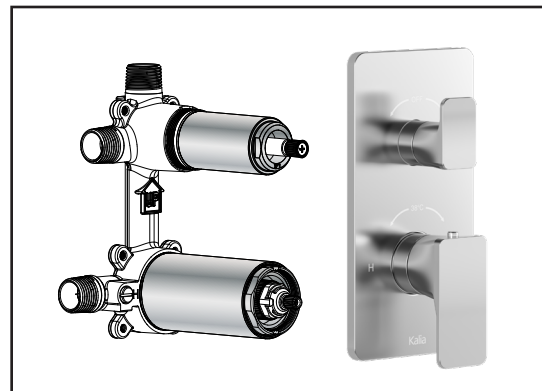

ONCE UPON A TIME...WATER®

KAREO™

BF1989

3-way AQUATONIK™ type T/P 1/2" valve with diverter and decorative trim

SPÉCIFICATIONS

Features

- 2 male water inlets 1/2NPT threaded or welded
- 3 male water outlets 1/2NPT threaded or welded
- Solid brass construction
- Total adjustment of 32 mm (1 1/4")
- Can be installed back to back
- Support included for better stability during installation
- Operates 1 or 2 components at a time

Colors (Finishes)

- Chrome: BF1989-110
- Matte black: BF1989-160

Maximum flow rate

- 1 outlet: 22 L/min (5.9 gpm) at 60 psi
- 2 outlets: 23.5 L/min (6.21 gpm) at 60 psi

Certifications

The specified model meets or exceeds the following standards;

Installation Notes

This product must be installed following the installation instructions provided.

WARRANTY

Kalia Inc. guarantees all aspects of its products to be free of defects in material and workmanship for normal residential use. Refer to the warranty included with the Kalia products for details.

Product dimensions: