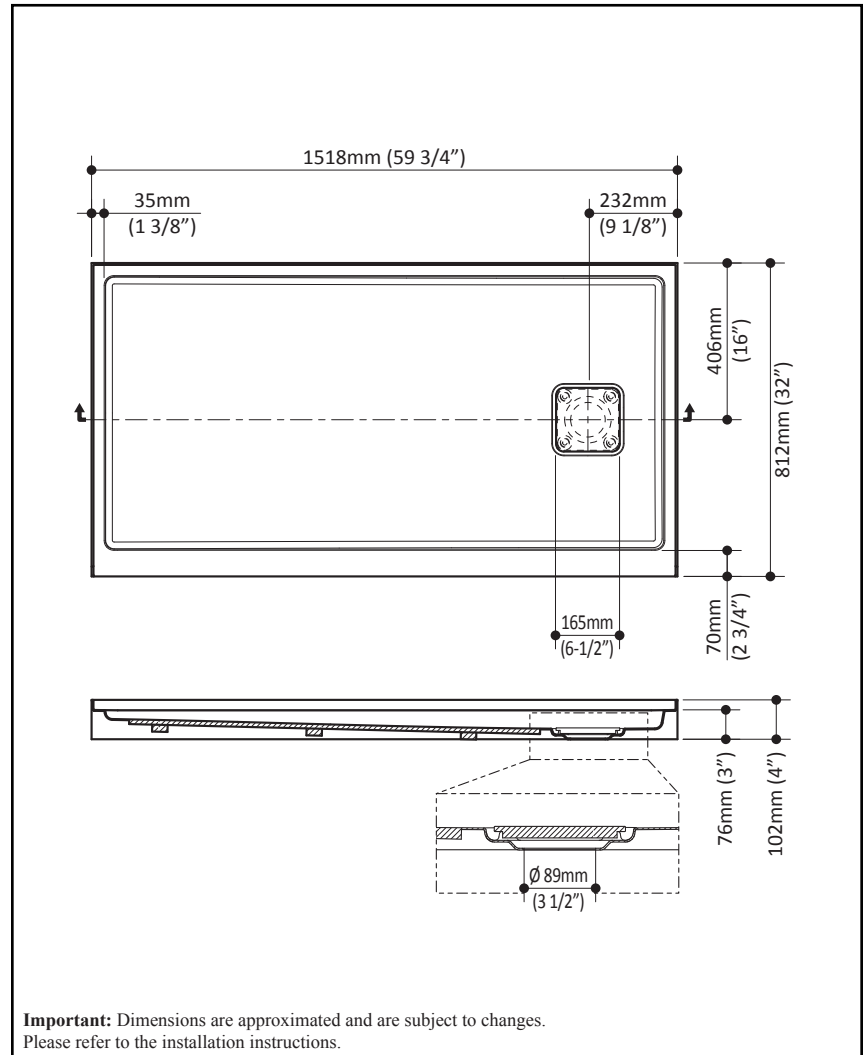

Product dimensions: