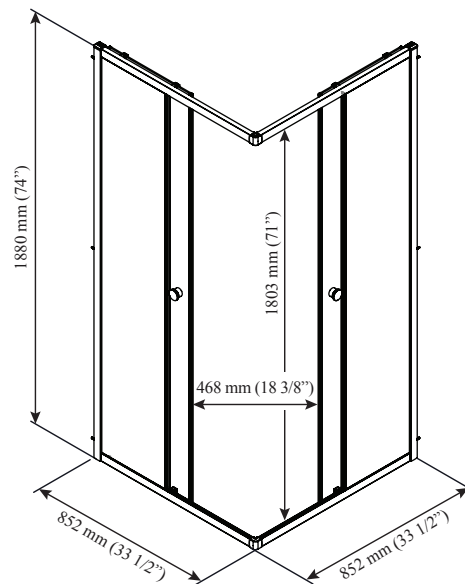

WARRANTY

Kalia Inc. guarantees all aspects of its products to be free of defects in material and workmanship for normal residential use. **Refer to the warranty included with the Kalia products for details.**

Product dimensions: