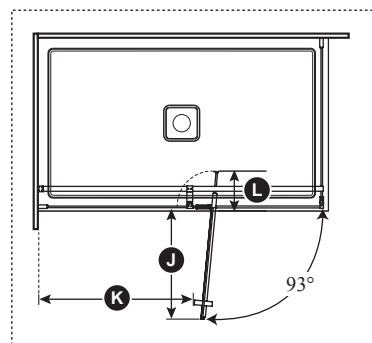

ONCE UPON A TIME...WATER®

DISTINK™ 48" x 36"

**DR1745/DR1749
48" x 36" Pivot Door**

SPECIFICATIONS

Features

- **Frameless** pivot 2-panel door for corner shower
- Large adjustment up to 154 mm (6")
- Ultra-strong stainless steel hinges placed at the top and bottom of the panel for sleek look
- Linear bracing bar with optimal clearance for rainheads
- 1956 mm (77") panel height provides freedom of movement
- Door access: 520 to 650 mm (20 1/2" to 25 1/2")
- 200 mm (8") ergonomic inside and outside handles
- Sealed magnet ensuring door to shut watertight
- 8 mm (5/16") clear tempered glass **with Duraclean treatment** for easy maintenance
- Reversible unit (mobile panel closes on return panel)
- The shower door is a one-person installation

This door can be installed with the following Kalia shower base(s) model(s);

- BW1088 • BW1098
- BW1191 • BW1192
- BW1280 • BW1281
- BW1212

INSTALLATION NOTES

Minimum threshold required for installation is 25 mm (1"). This product must be installed following the installation instructions provided.

DR1745-110-003/
DR1749-110-003;
Right opening shown

Template tool included

Important: Dimensions are approximated and are subject to changes. Please refer to the installation instructions.

Door dimensions

A	129 mm (5")
B	1118 mm to 1270 mm (44" to 50")
C	Mobile panel: 760 mm (29 15/16")
D	Fixed panel: 534 mm (21")
E	Return panel: 798 mm (31 7/16")
F	1941.5 mm (76 7/16")
G	Door Height: 1956 mm (77")
H	520 to 650 mm (20 1/2" to 25 1/2")
I	864 mm to 883 mm (34" to 34 3/4")
J	530 mm à 680 mm (20 7/8" to 26 3/4")
K	Min. Clearance: 495 mm (19 1/2")
L	Excess 77 mm to 229 mm (3" to 9")