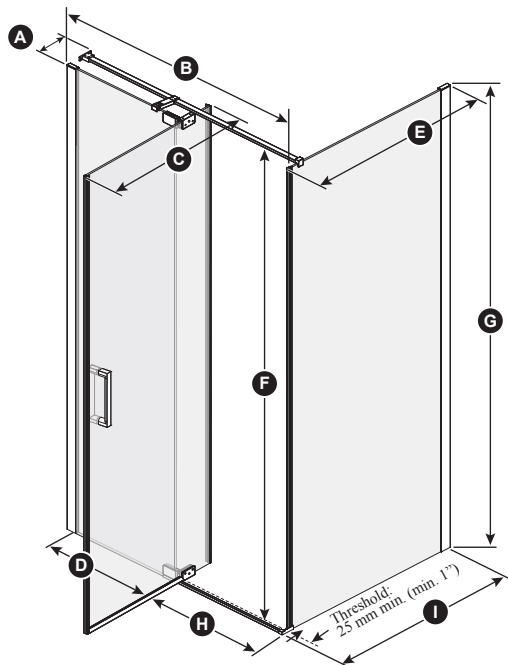

ONCE UPON A TIME...WATER®

DISTINK™ 48" x 36"

**DR1745/DR1749
48" x 36" Pivot Door**

SPECIFICATIONS

Features

- **Frameless** pivot 2-panel door for corner shower
- Large adjustment up to 154 mm (6")
- Ultra-strong stainless steel hinges placed at the top and bottom of the panel for sleek look
- Linear bracing bar with optimal clearance for rainheads
- 1956 mm (77") panel height provides freedom of movement
- Door access: 520 to 650 mm (20 1/2" to 25 1/2")
- 200 mm (8") ergonomic inside and outside handles
- Sealed magnet ensuring door to shut watertight
- 8 mm (5/16") clear tempered glass **with Duraclean treatment** for easy maintenance
- Reversible unit (mobile panel closes on return panel)
- The shower door is a one-person installation

This door can be installed with the following Kalia shower base(s) model(s);

- BW1088 • BW1098
- BW1191 • BW1192
- BW1280 • BW1281
- BW1212

INSTALLATION NOTES

Minimum threshold required for installation is 25 mm (1"). This product must be installed following the installation instructions provided.

DR1745-110-003/
DR1749-110-003;
Right opening shown

Template tool included

Important: Dimensions are approximated and are subject to changes. Please refer to the installation instructions.

Door dimensions

A	129 mm (5")
B	1118 mm to 1270 mm (44" to 50")
C	Mobile panel: 760 mm (29 15/16")
D	Fixed panel: 534 mm (21")
E	Return panel: 798 mm (31 7/16")
F	1941.5 mm (76 7/16")
G	Door Height: 1956 mm (77")
H	520 to 650 mm (20 1/2" to 25 1/2")
I	864 mm to 883 mm (34" to 34 3/4")
J	530 mm à 680 mm (20 7/8" to 26 3/4")
K	Min. Clearance: 495 mm (19 1/2")
L	Excess 77 mm to 229 mm (3" to 9")