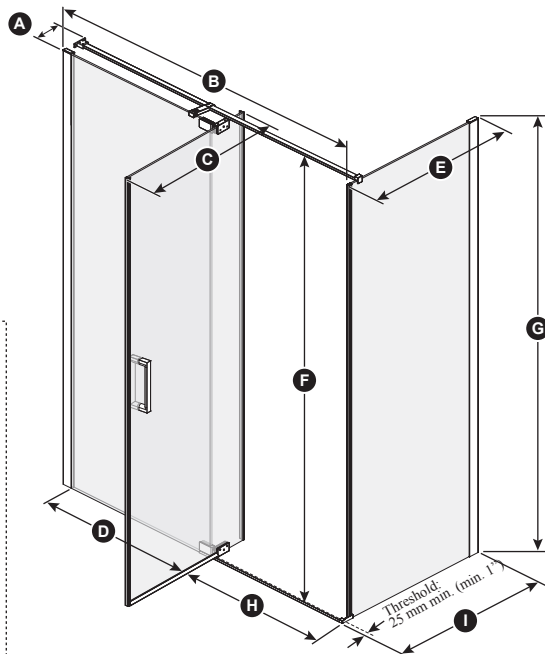

ONCE UPON A TIME...WATER®

DISTINK™ 60" x 32"

**DR1747/DR1748
60" x 32" Pivot Door**

SPECIFICATIONS

Features

- **Frameless** pivot 2-panel door for corner shower
- Large adjustment up to 154 mm (6")
- Ultra-strong stainless steel hinges placed at the top and bottom of the panel for sleek look
- Linear bracing bar with optimal clearance for rainheads
- 1956 mm (77") panel height provides freedom of movement
- Door access: 595 to 722 mm (23 1/2" to 28 1/2")
- 200 mm (8") ergonomic inside and outside handles
- Sealed magnet ensuring door to shut watertight
- 8 mm (5/16") clear tempered glass **with Duraclean treatment** for easy maintenance
- Reversible unit (mobile panel closes on return panel)
- The shower door is a one-person installation

This door can be installed with the following Kalia shower base(s) model(s);

- BW1079
- BW1808
- BW1809

INSTALLATION NOTES

Minimum threshold required for installation is 25 mm (1"). This product must be installed following the installation instructions provided.

DR1747-110-003/
DR1748-110-003;
Right opening shown

Template tool included

Door dimensions

A	129 mm (5")
B	1422 mm to 1575 mm (56" à 62")
C	Mobile panel: 830 mm (32 11/16")
D	Fixed panel: 769 mm (30 1/4")
E	Return panel: 696 mm (27 3/8")
F	1941.5 mm (76 7/16")
G	Door Height: 1956 mm (77")
H	595 to 722 mm (23 1/2" to 28 1/2")
I	762 to 781 mm (30" to 30 3/4")
J	600 mm to 750 mm (23 5/8" to 29 1/2")
K	Min. Clearance: 727 mm (28 5/8")
L	Excess 77 mm to 229 mm (3" to 9")