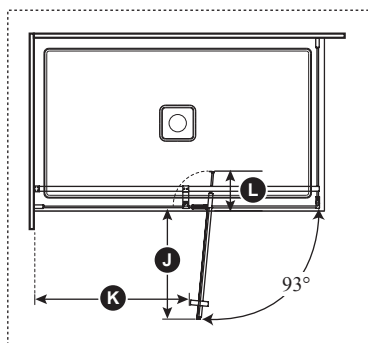

ONCE UPON A TIME...WATER®

DISTINK™ 60" x 32"

**DR1747/DR1748
60" x 32" Pivot Door**

SPECIFICATIONS

Features

- **Frameless** pivot 2-panel door for corner shower
- Large adjustment up to 154 mm (6")
- Ultra-strong stainless steel hinges placed at the top and bottom of the panel for sleek look
- Linear bracing bar with optimal clearance for rainheads
- 1956 mm (77") panel height provides freedom of movement
- Door access: 595 to 722 mm (23 1/2" to 28 1/2")
- 200 mm (8") ergonomic inside and outside handles
- Sealed magnet ensuring door to shut watertight
- 8 mm (5/16") clear tempered glass **with Duraclean treatment** for easy maintenance
- Reversible unit (mobile panel closes on return panel)
- The shower door is a one-person installation

This door can be installed with the following Kalia shower base(s) model(s);

- BW1079
- BW1808
- BW1809

INSTALLATION NOTES

Minimum threshold required for installation is 25 mm (1"). This product must be installed following the installation instructions provided.

DR1747-110-003/
DR1748-110-003;
Right opening shown

Template tool included

Door dimensions

A	129 mm (5")
B	1422 mm to 1575 mm (56" à 62")
C	Mobile panel: 830 mm (32 11/16")
D	Fixed panel: 769 mm (30 1/4")
E	Return panel: 696 mm (27 3/8")
F	1941.5 mm (76 7/16")
G	Door Height: 1956 mm (77")
H	595 to 722 mm (23 1/2" to 28 1/2")
I	762 to 781 mm (30" to 30 3/4")
J	600 mm to 750 mm (23 5/8" to 29 1/2")
K	Min. Clearance: 727 mm (28 5/8")
L	Excess 77 mm to 229 mm (3" to 9")