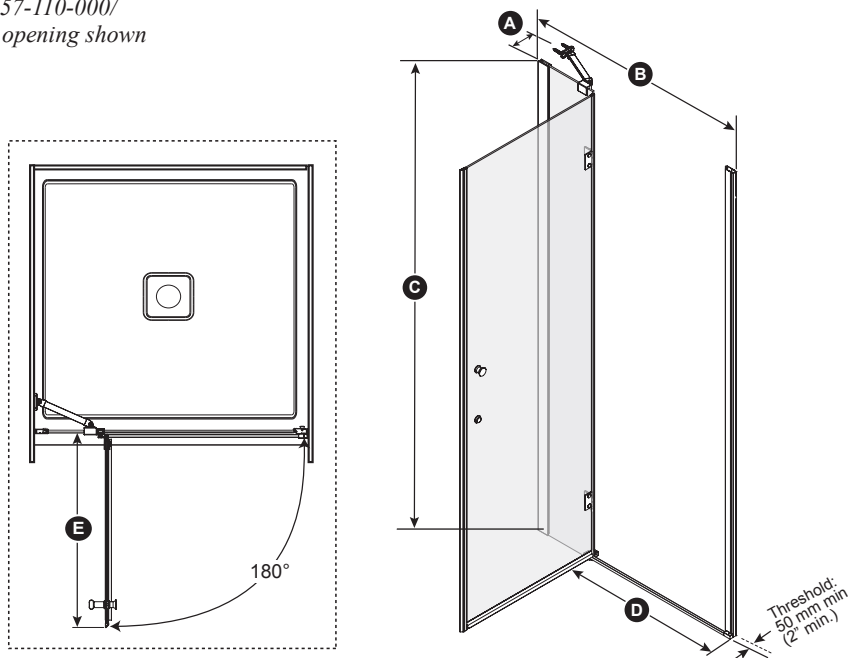

Features

- **Frameless** pivot 2-panel door for alcove shower
- Adjustment of 31 mm (1 1/4")
- Linear bracing bar with optimal clearance for rainheads
- 1880 mm (74") panel height provides freedom of movement
- 600 mm (23 5/8") door access
- Outside handle of 283 mm (11 1/8")
- Sealed magnet ensuring door to shut watertight
- 6 mm (1/4") clear tempered glass
- Reversible unit
- The shower door is a one-person installation

Finish

Chrome:
- DR1957-110-XXX

Glass pattern

Clear tempered glass:
- DR1957-XXX-000

This door can be installed with the following Kalia shower base(s) model(s);
• BW1775 • BW1226

INSTALLATION NOTES

Minimum threshold required for installation is 50 mm (2"). This product must be installed following the installation instructions provided.

DR1957-110-000/
Right opening shown

Important: Dimensions are approximated and are subject to changes. Please refer to the installation instructions.

Door dimensions

A	130 mm (5")
B	850 mm to 881 mm (33 1/2" to 34 5/8")
C	Door Height: 1880 mm (74")
D	600 mm (23 5/8")
E	629 mm (24 3/4")