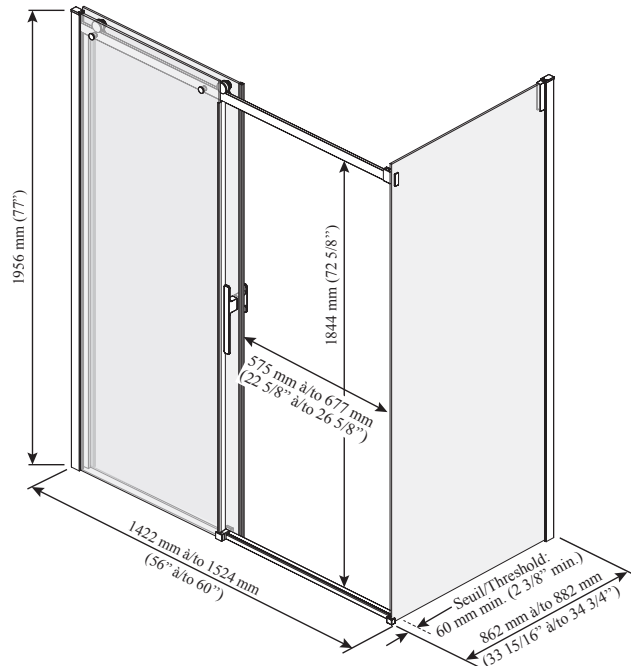

WARRANTY

Kalia Inc. guarantees all aspects of its products to be free of defects in material and workmanship for normal residential use. Refer to the warranty included with the Kalia products for details.

DR2056-XXX-005;
DR2055-005;
DR2050-XXX-005
Right opening shown