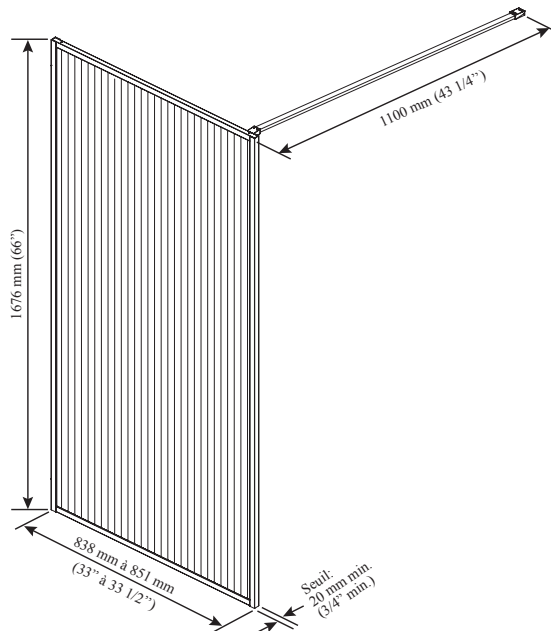

#### Caractéristiques

- Framed shower shield with fixed panel
- 1676 mm (66") panel height
- 8 mm (5/16") fluted tempered glass with **Duraclean treatment** for easy cleaning
- Sturdy bracing bar
- 13 mm (1/2") adjustment mechanism
- Reversible unit

#### Glass pattern

Fluted tempered glass:

- DR2078-XXX-006

Fluted glass

DR2078-160-006;  
Left installation

**Important:** Dimensions are approximated and are subject to changes. Please refer to the installation instructions.