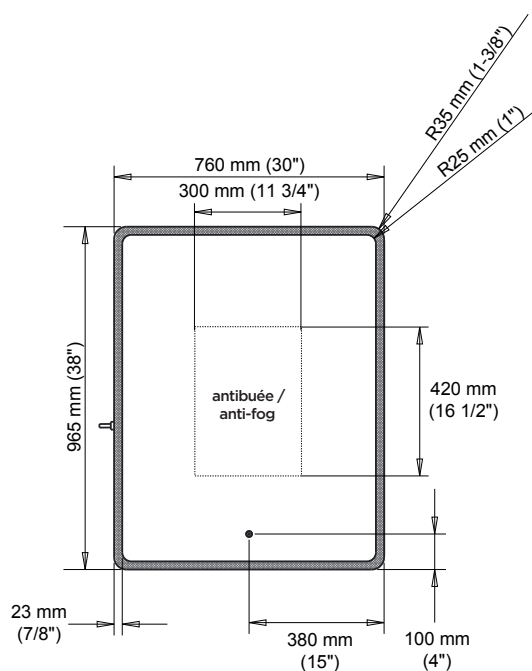

Profila

Illuminated LED mirror with frosted Strip edge

-  Frosted Strip
-  Touch switch

FEATURES

Code	MR1667-500-001
Packaging mm (in)	1100 x 880 x 90 (43.3 x 34.6 x 3.5)
Mirror thickness	4 mm
Weight kg (lb)	13.8 (28.7)
Certification	cUL_{us}
Anti-fog system	Included
Magnifying mirror (3X)	Not available
Reversible 	Yes
Total thickness	44 mm +/- 1 mm (1 3/4")

LIGHTING

Power (watt)	45 W
Input (volt)	120 V
Dimmable	No
Lumens	2500 lm
2 tones touch switch	3000k (warm white) 5000k (cool blue)
Frequency	60 Hz
Color Rendering Index (CRI)	90+