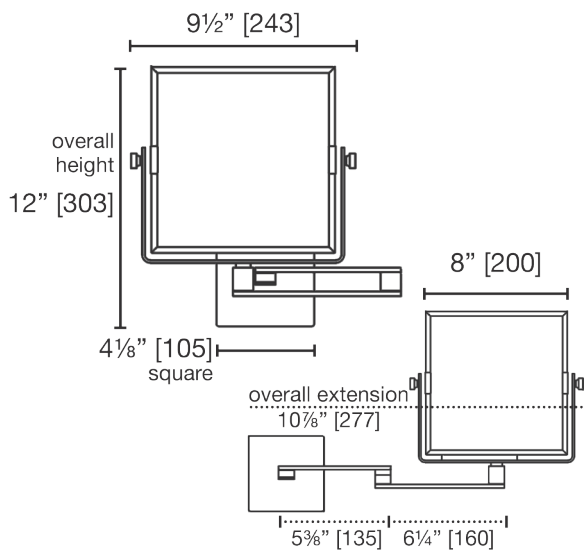

2025 C  
 Non-lit Swing Mirror  
 with slim line wall bracket

LALOO ACCESSORIES  
 SERVICE@LALOO.CA  
 866-305-2566

pivots to regular mirror on flipside

Magnification - 3x

Available Finishes

C chrome

**Complementary Accessories**

floor stand towel bar  
 9016

bowl brush and holder  
 9300

*Use metric dimensions for greatest accuracy. Specifications are subject to change without notice.*

A  
 CELEBRATION  
 of ART &  
 FUNCTION